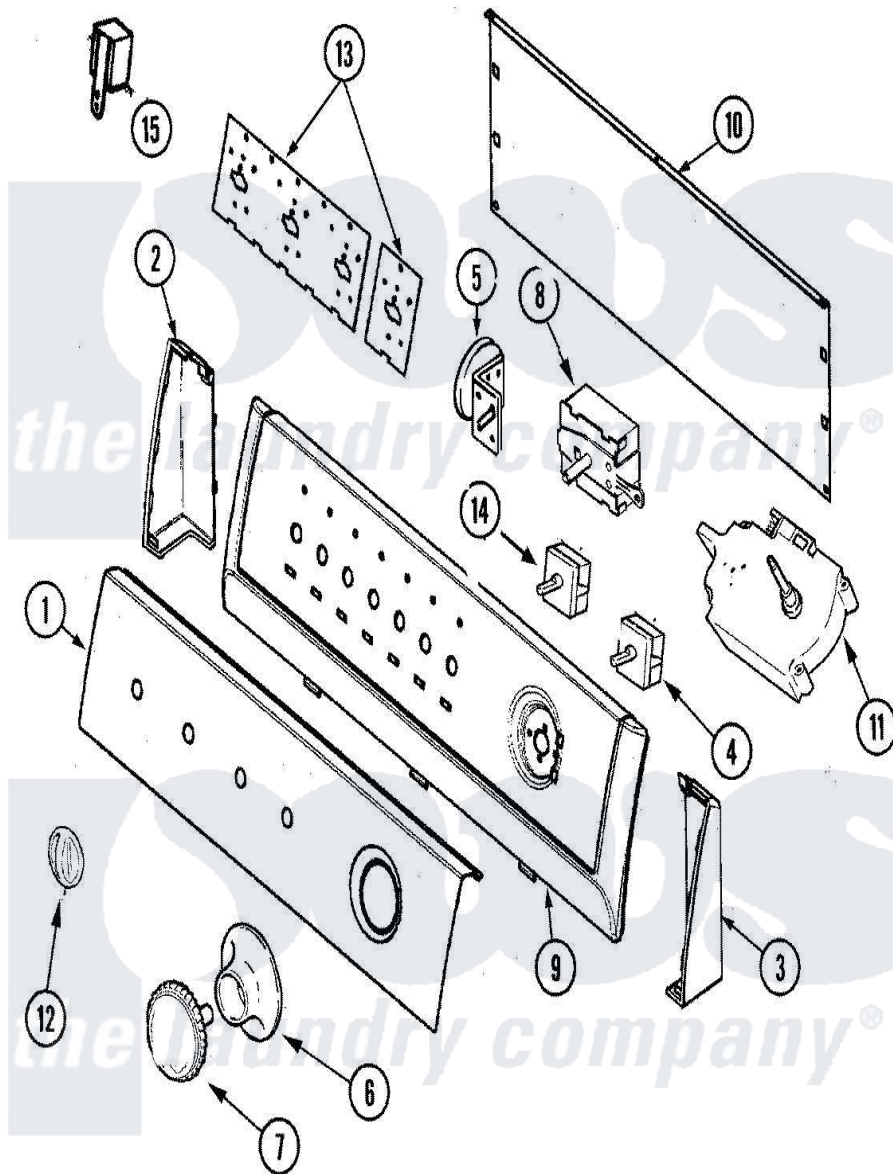

Admiral AAV8000AWW 03 - CONTROL PANEL

Admiral [Residential Admiral AAV8000AWW Washer Parts](#) Parts Diagram 03 - CONTROL PANEL
 Click on the part number to view part

Item	Original Part Number	Replaced By	Status	Part Description
1	21002043			Panel, Control / Facia
2	25-3092	90767		Screw, 8A X 3/8 HeX Washer Head Tapping
"	21001546			Endcap, Panel
3	21001547			Endcap, Panel
"	25-3092	90767		Screw, 8A X 3/8 HeX Washer Head Tapping
4	31001190			Switch, Two Position Rotary
5	21001882			Switch, Pressure
6	21001520			Skirt, Timer Knob
7	21001526			Knob, Timer
8	21001673			Switch, Speed 4 Pos Rotary
9	21001552			Frame , Control Panel
10	25-3092	90767		Screw, 8A X 3/8 HeX Washer Head Tapping
"	25-3457			Screw, Sems
"	21001527			Shield, Rear

11	25-3092	90767	Screw, 8A X 3/8 HeX Washer Head Tapping
"	21001929		Timer
12	21001544		Knob, Selector
13	21001517		Shield, Control
"	21001603		Shield, Control
14	21001226		Switch, Water Temp. 4 Position
15	53-1639		Buzzer Assembly
NI	21002054		Harness, Wiring
"	21001592		Cord, Power