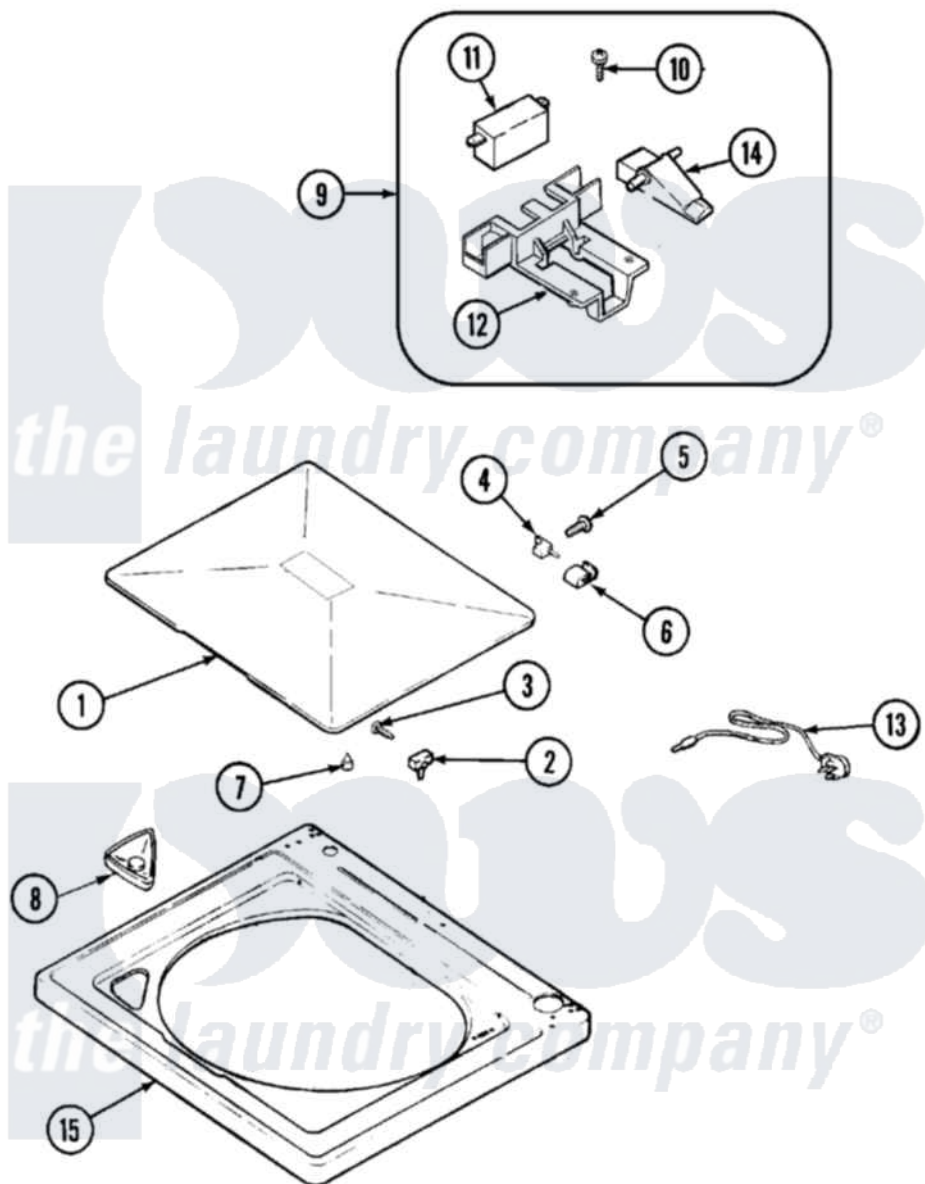

Admiral AAV8000AWW 05 - TOP

Admiral [Residential Admiral AAV8000AWW Washer Parts](#) Parts Diagram 05 - TOP
 Click on the part number to view part

Item	Original Part Number	Replaced By	Status	Part Description
1	35-2026			Lid
2	43-0057			Actuator, Door Switch
3	25-7438			Screw
4	35-2045			Pin, Hinge
5	25-7893			Screw
6	35-2044			Hinge, Lid
7	35-0581			Bumper, Door
8	21001597			Dispenser, Bleach
9	21001137	12001187		Kit, Lid Switch Assembly
10	21001136	3400872		Screw, 8-18 X 3/8
11	21001148	12001187		Kit, Lid Switch Assembly
12	21001135			Housing, Lid Switch
13	21001592			Cord, Power
14	21001134			Lever, Lid Switch
15	21001602			Top, Cabinet