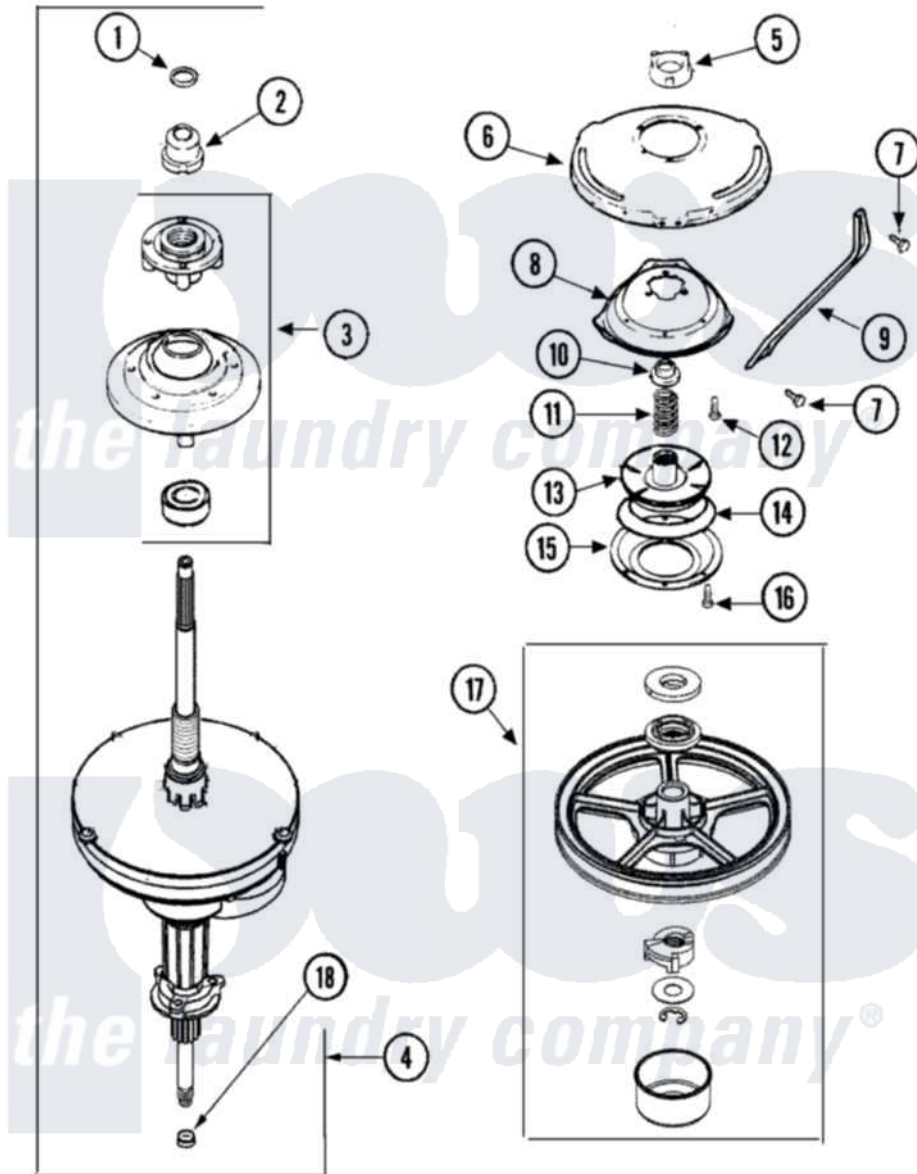

Admiral AAV8000AWW 06 - TRANSMISSION

Admiral [Residential Admiral AAV8000AWW Washer Parts](#) Parts Diagram 06 - TRANSMISSION
 Click on the part number to view part

Item	Original Part Number	Replaced By	Status	Part Description
1	25-7941			"O" Ring, Agr Drive Shaft
2	21001533	35-5655-1		Seal
3	21001868	W10219156		Tub Seal
4	21001867	35-6615		Ht TranS S
5	21001511	12001562		Bearing Assembly
6	21001518			Support, Tub
7	21001858			Screw 5/16-18 x 1/2
8	21001163			Housing, Suspension
9	21001532			Brace, Tub
10	35-2017			Retainer, Brake Spring
11	21001910			Spring, Brake
12	21001509			Screw, High Performance Plastic
13	21002010	35-6714		Brake Roto
14	21002026			Snubber
15	35-6918			Stator, Brake
16	21001065			Screw, No.10-24 x .50 Hxnibhd