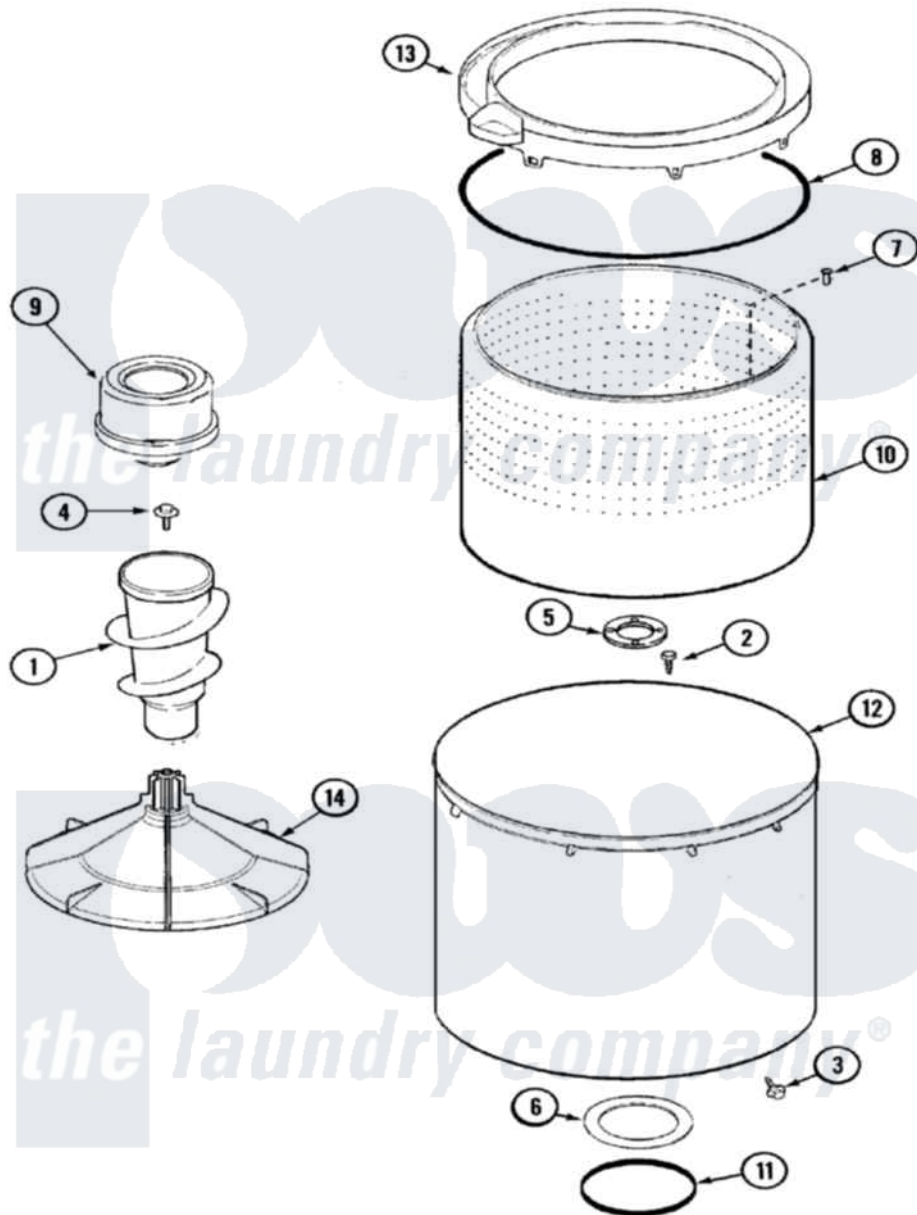

# Admiral AAV8000AWW 07 - TUB

Admiral [Residential Admiral AAV8000AWW Washer Parts](#) Parts Diagram 07 - TUB

[Click on the part number to view part](#)

Item	Original Part Number	Replaced By	Status	Part Description
1	<a href="#">21001878</a>			Auger/Post Assembly
2	21001510	<a href="#">22002947</a>		Bolt, Tub
3	25-7953	<a href="#">22002933</a>		Screw
4	25-8004	<a href="#">W10309247</a>		Screw
5	<a href="#">35-3685</a>			Gasket, Basket To Centerpost
6	<a href="#">35-3686</a>			Gasket, Tub To Housing
7	25-7967	<a href="#">3400504</a>		Screw
8	<a href="#">35-2328</a>			Seal, Tub Top
9	<a href="#">21001905</a>			Dispenser, Fabric
10	<a href="#">21001529</a>			Basket Assembly
11	<a href="#">35-2978</a>			Seal, Tub/Housing
12	<a href="#">35-3700</a>			Tub Assembly
13	21001531		Not Available	TOP, TUB (PLASTIC)
14	<a href="#">21001530</a>			Base, Agitator