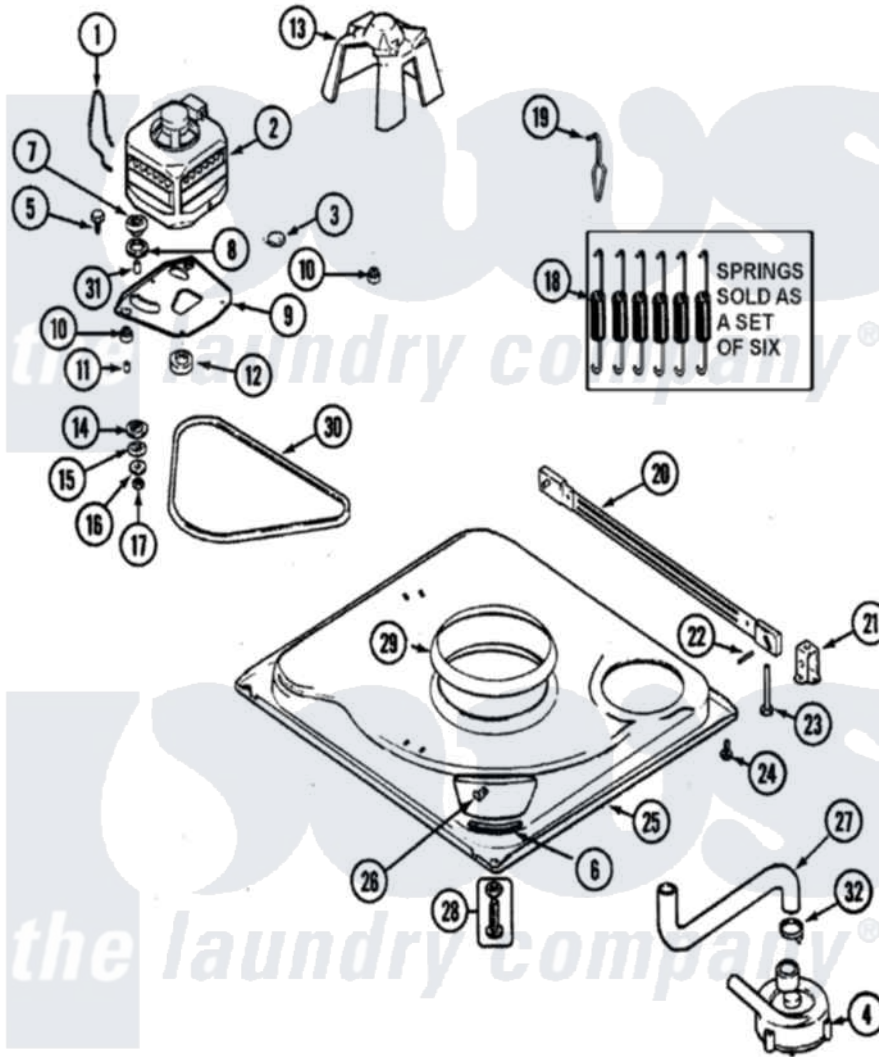

Admiral AAV9000AWW 01 - BASE

Admiral [Residential Admiral AAV9000AWW Washer Parts](#) Parts Diagram 01 - BASE
 Click on the part number to view part

Item	Original Part Number	Replaced By	Status	Part Description
1	21001110	22004376		Spring, Motor Pivot
2	21001950			MoTor, 2SP 1/2hp 120V/60Hz Hi-Tor
3	21001486			Foot Slide, Isolator
4	21001873	35-6780		Pump-Water
5	21001977			Screw
6	35-2065			Pad, Motor Plate
7	33-9946			Isolator, Motor
8	35-3570			Washer, Motor Pivot
9	21001783			Plate And Screw Assembly
10	35-3646			Isolator, Motor Plate
11	25-7831			Spacer, Mounting
12	22004297	21001950		MoTor, 2SP 1/2hp 120V/60Hz Hi-Tor
13	22002721			Shield, Motor
"	21002015	4312464		Screw
14	35-3571			Slide, Motor Pivot

15	33-9967		Washer, Motor Isolator
16	25-7047		Washer, Flat
17	25-7325	Y707702	Locknut
18	12002102	12002773	Spring
"	21002065	12002773	Spring
19	21001166		Hook, Suspension Spring
20	21001754	21001881	Bar, Stabilizer
21	35-2046		Bracket, Stabilizer
22	35-2052		Pin, Stabilizer
23	35-3020	22004469	Leg And Foot Self Stabalizing
24	25-7828	489483	Screw 10-32 X 1/2
25	21001893	12002701	Base Kit
26	25-7845		Speednut, Motor
27	21001915		Hose, Tub To Pump
28	35-3507	25001119	Foot And Pad Assembly
29	21002026		Snubber
30	21352320		Belt, Drive
31	25-7830		Spacer
32	25-6068	285655	Clamp, Hose