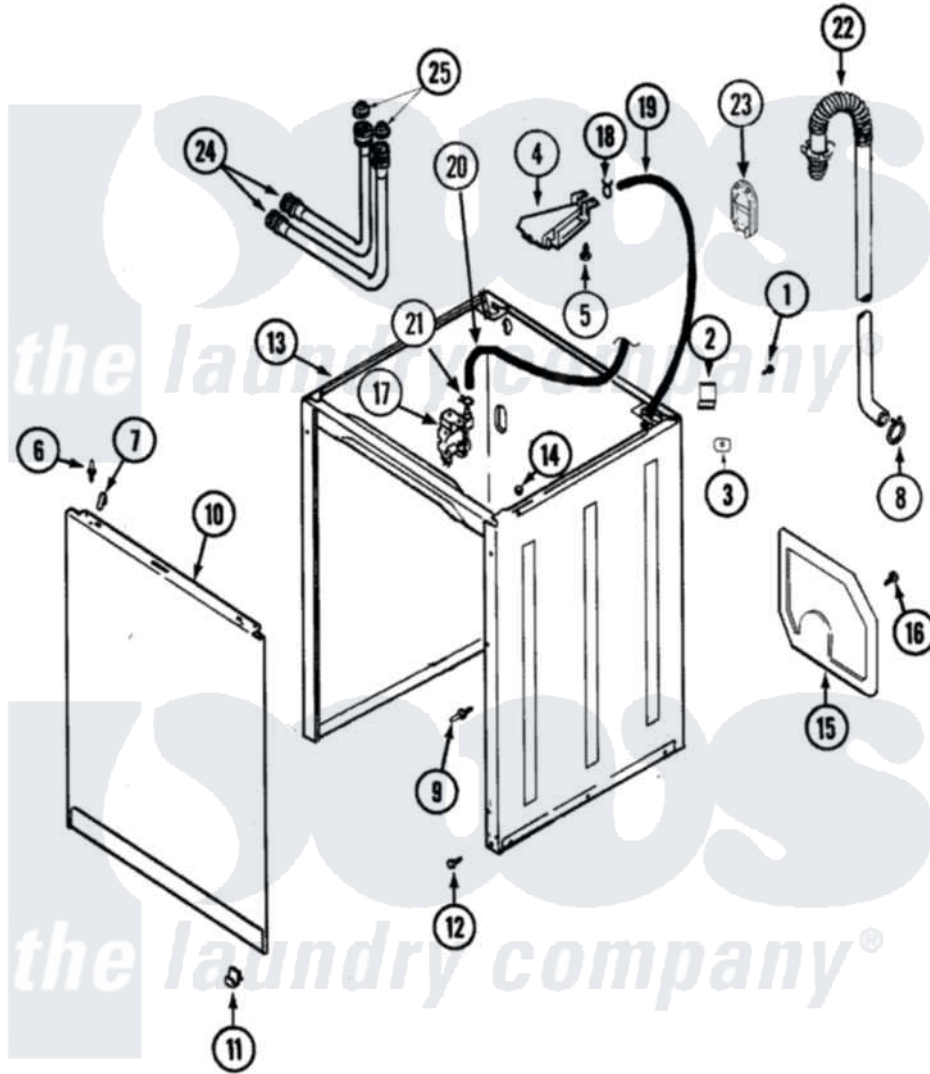

# Admiral AAV9000AWW 02 - CABINET

Admiral [Residential Admiral AAV9000AWW Washer Parts](#) Parts Diagram 02 - CABINET  
 Click on the part number to view part

Item	Original Part Number	Replaced By	Status	Part Description
1	<a href="#">25-7893</a>			Screw
2	<a href="#">35-2846</a>			Hinge, Cabinet Top
3	<a href="#">35-4128</a>			Pad, Hinge
4	<a href="#">21001760</a>			Flume Assembly / Water Diverter
5	25-3092	<a href="#">90767</a>		Screw, 8A X 3/8 HeX Washer Head Tapping
6	25-0224	<a href="#">3400029</a>		Nut, Adapter Plate
"	<a href="#">53-0643</a>			Pin, Locator
"	<a href="#">53-0200</a>			Sleeve, Locator Pin
7	<a href="#">25-7220</a>			Clip, Cabinet Top
8	21001875	<a href="#">285655</a>		Clamp, Hose
9	<a href="#">21001829</a>			Post, Locating
10	<a href="#">21001281</a>			Damper, Sound Pad
"	<a href="#">35-2084</a>			Panel, Front
"	<a href="#">21002011</a>			Pad, Cabinet
11	<a href="#">53-0120</a>			Clip, Front Panel

"	25-7732	<a href="#">681414</a>	Screw, 10AB X 1/2
12	<a href="#">35-4129</a>		Bumper, Cabinet
13	<a href="#">21001871</a>		Cabinet
14	<a href="#">33-2653</a>		Bumper, Cabinet
15	<a href="#">21001876</a>		Shield, Rear
16	25-7732	<a href="#">681414</a>	Screw, 10AB X 1/2
17	<a href="#">21001932</a>		Valve, Water Inlet
18	25-7867	<a href="#">596669</a>	Clamp, Manifold
19	35-2378	<a href="#">12002749</a>	Hose, Flume Kit
20	21001749	<a href="#">21001748</a>	Hose, Pressure Switch
21	25-7796	<a href="#">596669</a>	Clamp, Manifold
22	<a href="#">21001872</a>		Hose, Drain
23	<a href="#">21001874</a>		Outlet, Drain Hose
24	35-0874	<a href="#">76313</a>	Hosefill
"	33-7891	<a href="#">89503</a>	Hose-Inlet
25	<a href="#">33-4264N</a>		Strainer And Washer Kit