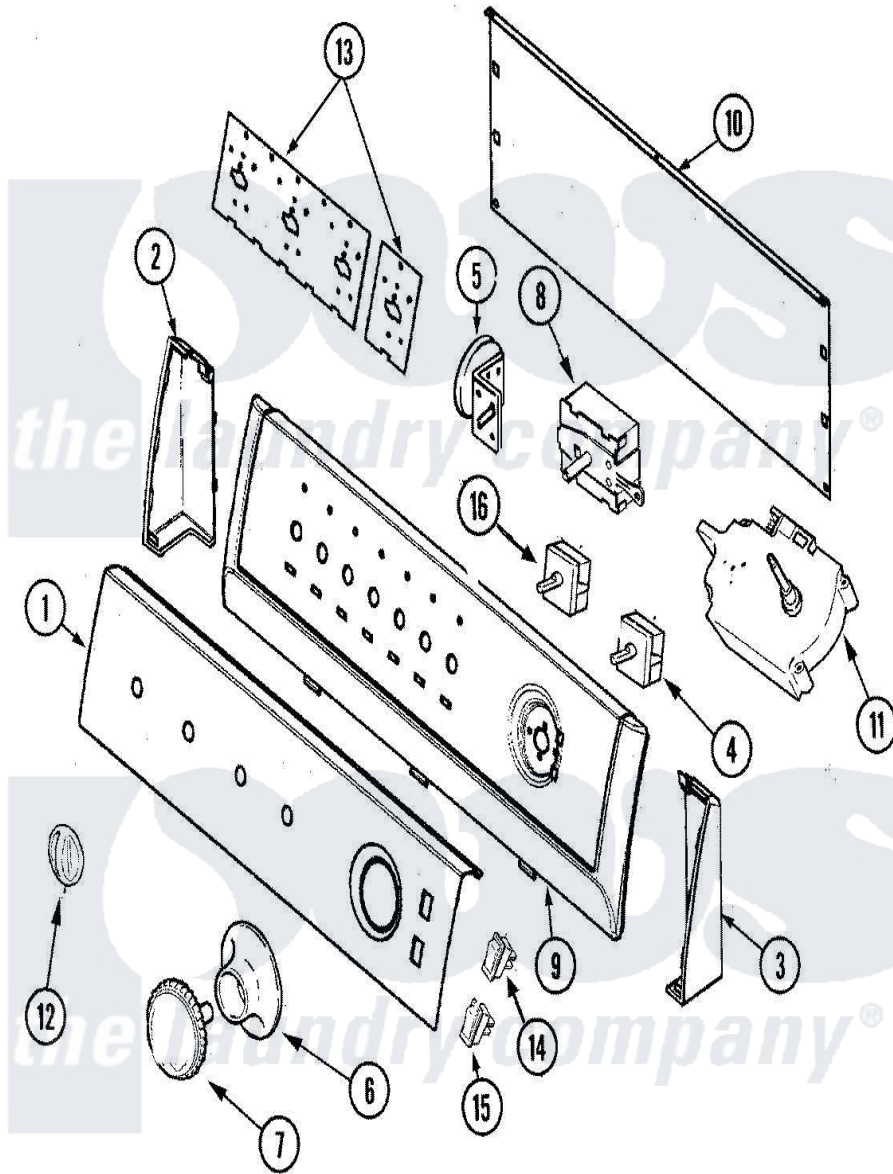

Admiral AAV9000AWW 03 - CONTROL PANEL

Admiral [Residential Admiral AAV9000AWW Washer Parts](#) Parts Diagram 03 - CONTROL PANEL
 Click on the part number to view part

Item	Original Part Number	Replaced By	Status	Part Description
1	21002044			Panel, Control / Facia
2	21001546			Endcap, Panel
"	25-3092	90767		Screw, 8A X 3/8 HeX Washer Head Tapping
3	25-3092	90767		Screw, 8A X 3/8 HeX Washer Head Tapping
"	21001547			Endcap, Panel
4	31001397			Buzzer
5	21001882			Switch, Pressure
6	21001520			Skirt, Timer Knob
7	21001526			Knob, Timer
8	21001226			Switch, Water Temp. 4 Position
9	21001552			Frame , Control Panel
10	21001527			Shield, Rear
11	21001929			Timer
12	21001544			Knob, Selector

13	21001603	Shield, Control
"	21001517	Shield, Control
14	21001482	Switch, Momentary
15	21001813	Switch, Rocker
16	21001673	Switch, Speed 4 Pos Rotary
NI	21001978	Lead Assembly
"	21001979	Lead Assembly
"	21002025	Harness, Wiring
"	21001592	Cord, Power