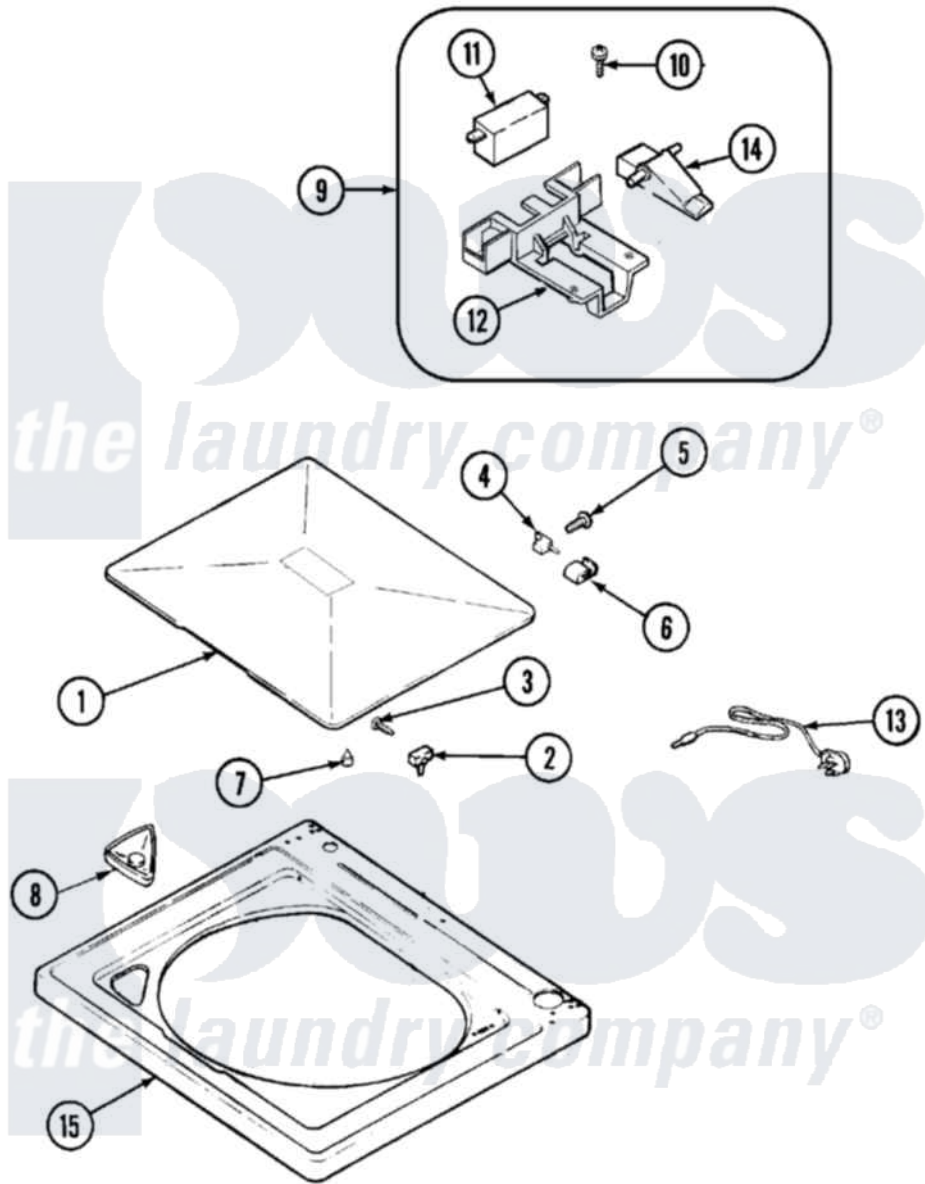

# Admiral AAV9000AWW 05 - TOP

Admiral [Residential Admiral AAV9000AWW Washer Parts](#) Parts Diagram 05 - TOP  
 Click on the part number to view part

Item	Original Part Number	Replaced By	Status	Part Description
1	<a href="#">35-2026</a>			Lid
2	<a href="#">43-0057</a>			Actuator, Door Switch
3	<a href="#">25-7438</a>			Screw
4	<a href="#">35-2045</a>			Pin, Hinge
5	<a href="#">25-7893</a>			Screw
6	<a href="#">35-2044</a>			Hinge, Lid
7	<a href="#">35-0581</a>			Bumper, Door
8	<a href="#">21001597</a>			Dispenser, Bleach
9	21001137	<a href="#">12001187</a>		Kit, Lid Switch Assembly
10	21001136	<a href="#">3400872</a>		Screw, 8-18 X 3/8
11	21001148	<a href="#">12001187</a>		Kit, Lid Switch Assembly
12	<a href="#">21001135</a>			Housing, Lid Switch
13	<a href="#">21001592</a>			Cord, Power
14	<a href="#">21001134</a>			Lever, Lid Switch
15	<a href="#">21001602</a>			Top, Cabinet