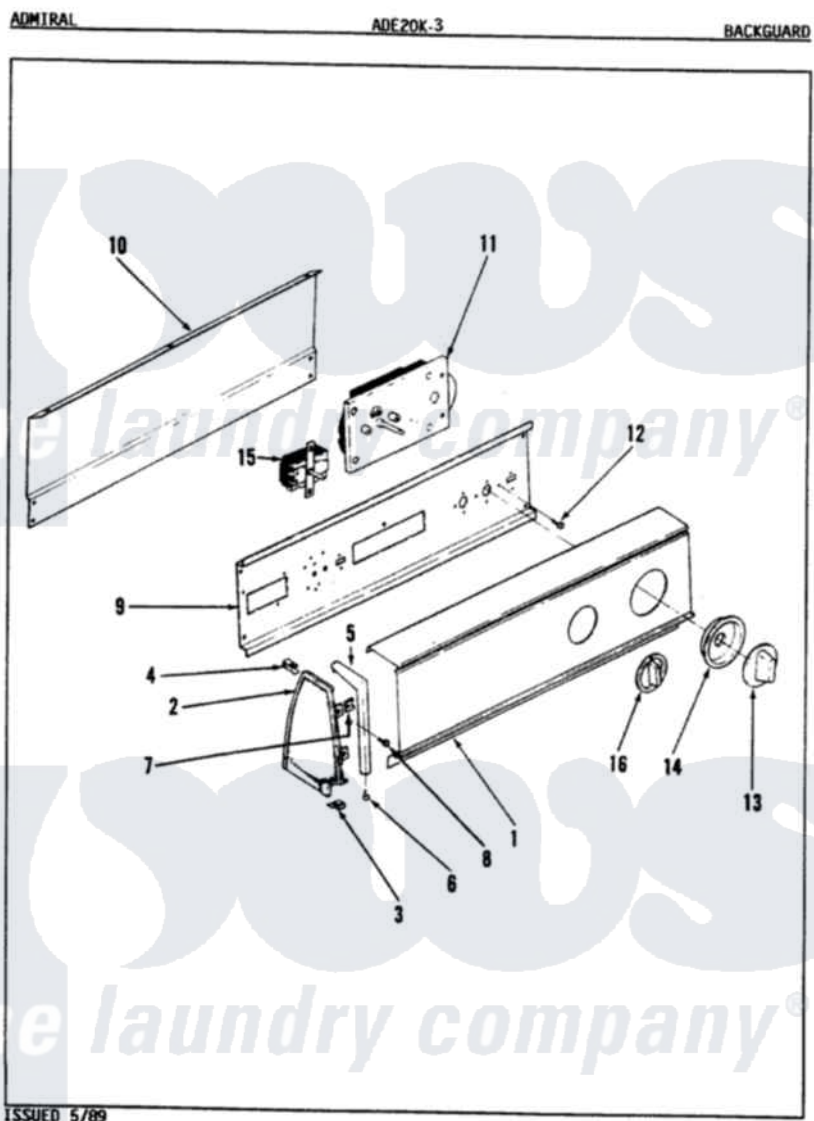

Admiral ADE20K3A 01 - CONTROL PANEL (REV. A-D)

Admiral Residential Admiral ADE20K3A Dryer Parts Parts Diagram 01 - CONTROL PANEL (REV. A-D)

Click on the part number to view part

Item	Original Part Number	Replaced By	Status	Part Description
1	53-1281		Not Available	CONTROL PANEL
2	35-2488	21001452		Cap- End
"	25-7649	910187		Screw
"	25-7696		Not Available	SCREW, BACKGUARD TO TOP
"	25-7702			Speedclip, End Cap To Control Panel
"	25-7851			Speedclip, End Cap To Top
"	35-2487	21001451		Cap- End
"	53-0264			RH Endcap
"	53-0265			LH Endcap
3	25-7851			Speedclip, End Cap To Top
"	25-7691		Not Available	SCREW, END CAP TO TOP
4	25-7435	33002917		Screw, No.10-16
"	25-7852			Speedclip, Rr Shld To End Cap
5	53-0278		Not Available	TRIM, END CAP (LT)

"	53-0277		Not Available	TRIM, END CAP (RT)
6	25-7760			Screw
7	25-7702			Speedclip, End Cap To Control Panel
8	25-3092	90767		Screw, 8A X 3/8 HeX Washer Head Tapping
9	53-1676			Shield, Control
"	53-0365	53-1676		Shield, Control
10	53-0268	21001460		Shield, Rear
"	35-2688	21001460		Shield, Rear
11	63-6743	31001484		Resistor Assembly
"	53-1303		Not Available	TIMER
"	53-1758			Timer
"	63-6752		Not Available	TIMER MOTOR
12	25-0205	216412		Screw, Bracket To Timer
13	53-1533	31001219		Knob Ski
14	53-1356	31001219		Knob Ski
15	53-1265		Not Available	ROTARY SWITCH
"	25-3092	90767		Screw, 8A X 3/8 HeX Washer Head Tapping
16	35-2185	21001283		Knob, Selector---Piq
"	25-3092	90767		Screw, 8A X 3/8 HeX Washer Head Tapping
"	63-6731	53-1639		Buzzer Assembly