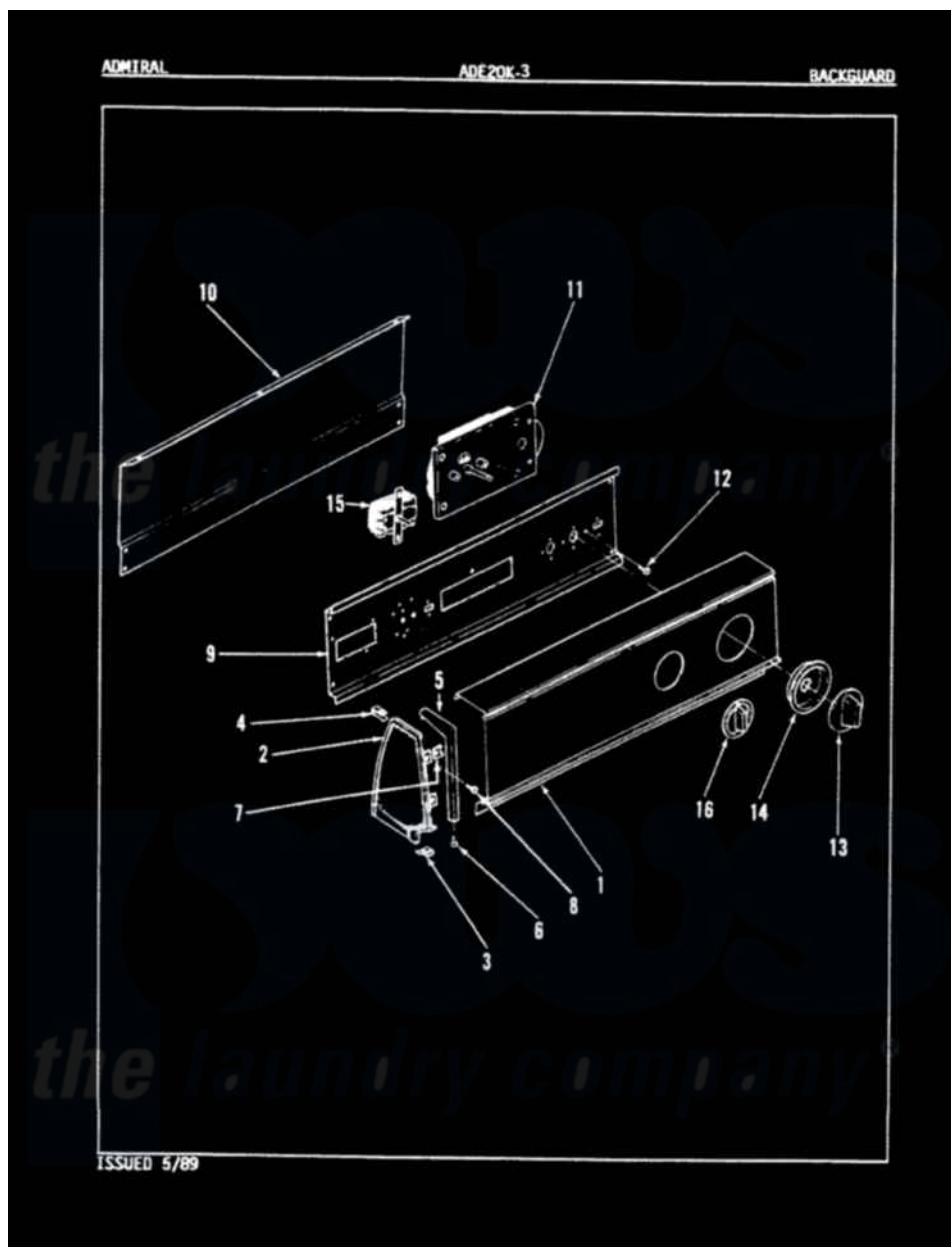

# Admiral ADE20K3A 02 - CONTROL PANEL (REV. E-G)

Admiral Residential Admiral ADE20K3A Dryer Parts Parts Diagram 02 - CONTROL PANEL (REV. E-G)  
 Click on the part number to view part

Item	Original Part Number	Replaced By	Status	Part Description
1	53-1281		Not Available	CONTROL PANEL
2	35-2487	<a href="#">21001451</a>		Cap- End
"	25-7649	<a href="#">910187</a>		Screw
"	25-7696		Not Available	SCREW, BACKGUARD TO TOP
"	<a href="#">25-7702</a>			Speedclip, End Cap To Control Panel
"	<a href="#">25-7851</a>			Speedclip, End Cap To Top
"	35-2488	<a href="#">21001452</a>		Cap- End
3	25-7691		Not Available	SCREW, END CAP TO TOP
"	<a href="#">25-7851</a>			Speedclip, End Cap To Top
4	25-7435	<a href="#">33002917</a>		Screw, No.10-16
"	<a href="#">25-7852</a>			Speedclip, Rr Shld To End Cap
5	53-0278		Not Available	TRIM, END CAP (LT)
"	53-0277		Not Available	TRIM, END CAP (RT)
6	<a href="#">25-7760</a>			Screw

7	<a href="#">25-7702</a>		Speedclip, End Cap To Control Panel
8	25-3092	<a href="#">90767</a>	Screw, 8A X 3/8 HeX Washer Head Tapping
9	<a href="#">53-1676</a>		Shield, Control
10	35-2688	<a href="#">21001460</a>	Shield, Rear
11	53-1303		Not Available
			TIMER
"	63-6752		Not Available
			TIMER MOTOR
"	<a href="#">53-1758</a>		Timer
"	63-6743	<a href="#">31001484</a>	Resistor Assembly
12	25-0205	<a href="#">216412</a>	Screw, Bracket To Timer
"	25-7435	<a href="#">33002917</a>	Screw, No.10-16
13	53-1533	<a href="#">31001219</a>	Knob Ski
14	53-1356	<a href="#">31001219</a>	Knob Ski
15	53-1265		Not Available
			ROTARY SWITCH
"	25-3092	<a href="#">90767</a>	Screw, 8A X 3/8 HeX Washer Head Tapping
16	35-2185	<a href="#">21001283</a>	Knob, Selector---Piq
"	63-6731	<a href="#">53-1639</a>	Buzzer Assembly
"	25-3092	<a href="#">90767</a>	Screw, 8A X 3/8 HeX Washer Head Tapping