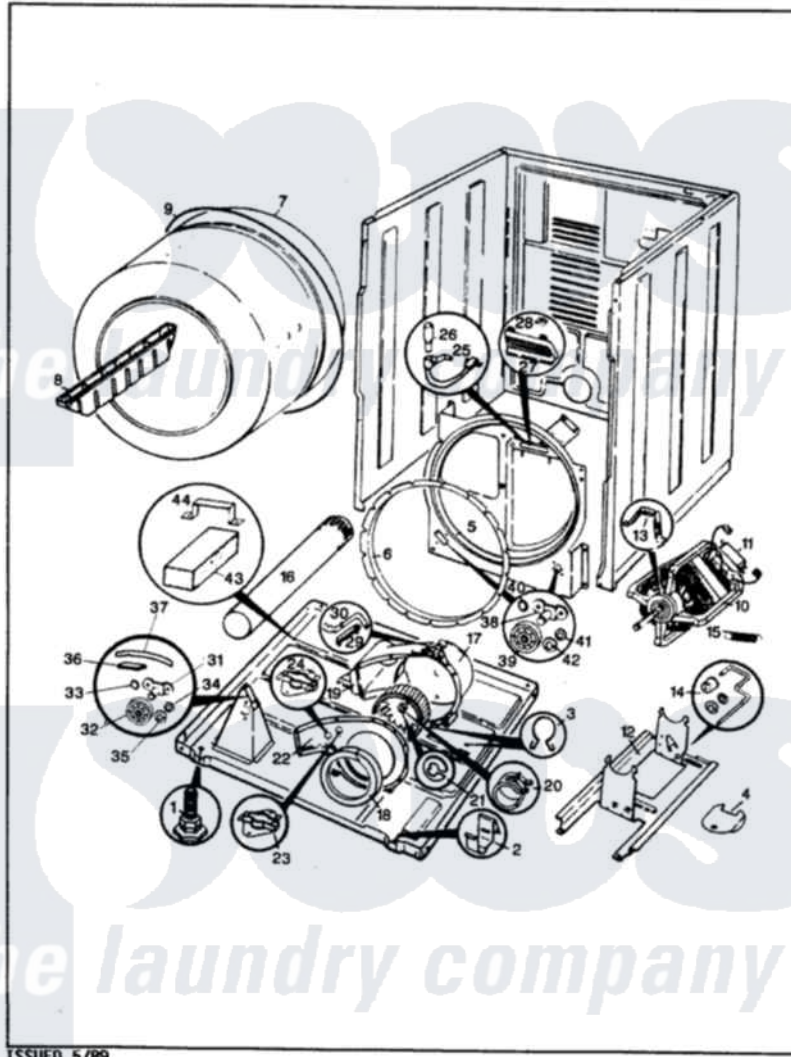

Admiral ADE20K3A 03 - CYLINDER & DRIVE (REV. A-D)

ADMIRAL ADE20K-3 CYLINDER & DRIVE

ISSUED 5/89

Admiral Residential Admiral ADE20K3A Dryer Parts Parts Diagram 03 - CYLINDER & DRIVE (REV. A-D)
 Click on the part number to view part

Item	Original Part Number	Replaced By	Status	Part Description
1	63-5519		Not Available	LEG, LEVELING
2	53-0120			Clip, Front Panel
3	25-7027	16515		Clip
4	25-7741	W10116760		Screw
"	53-0153		Not Available	SHIELD, WIRING
5	Y02100001	LA-1054		Dryer Bulkhead Kit
"	25-7733	681414		Screw, 10AB X 1/2
6	53-0282	31001637		Seal Assembly, Cylinder Front
7	53-1250			Cylinder
8	25-7759	3196164		Screw
"	Y02100002		Not Available	BAFFLE (WHT)
9	53-1080	341241		Belt
"	LA-1004			Motor Mtg. Kit
10	53-0189	LA-1004		Motor Mtg. Kit
11	53-0936	LA-1004		Motor Mtg. Kit
12	53-0105		Not Available	BRACKET