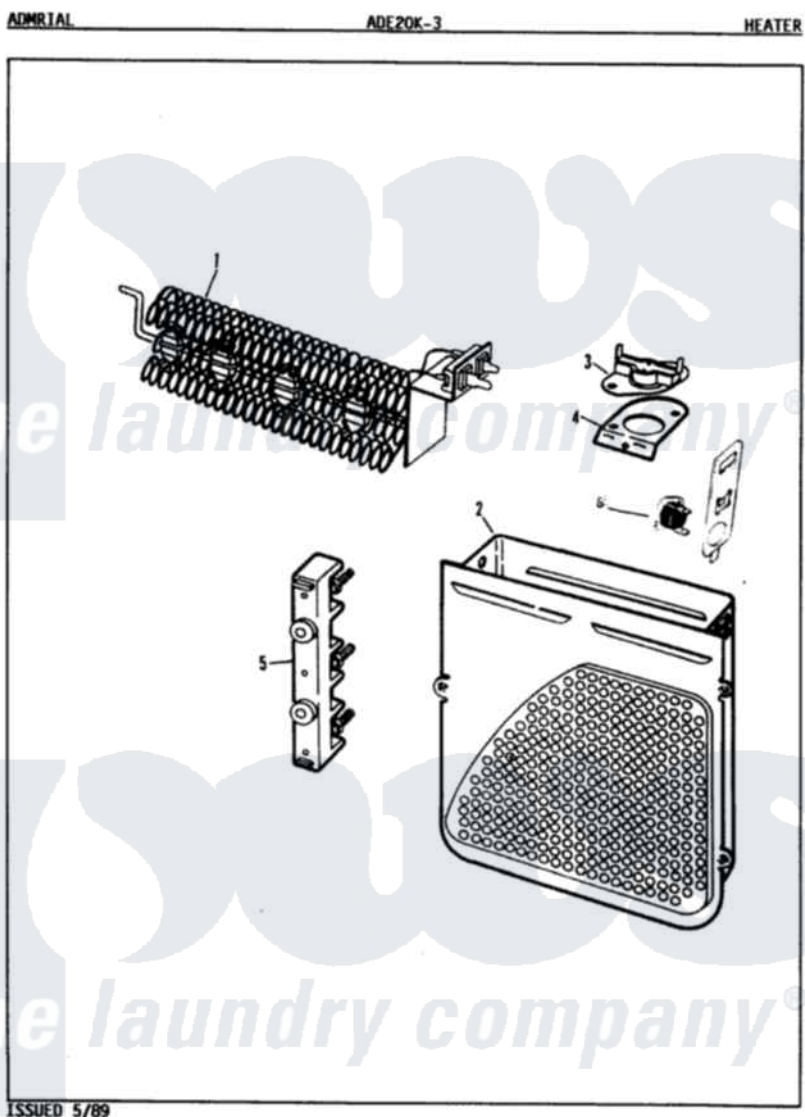

Admiral ADE20K3A 05 - HEATER (REV. A-D)

Admiral Residential Admiral ADE20K3A Dryer Parts Parts Diagram 05 - HEATER (REV. A-D)
 Click on the part number to view part

Item	Original Part Number	Replaced By	Status	Part Description
1	25-7863			Screw
"	53-0919	LA-1044		Element
2	25-7819	M0217225		Screw
"	53-1232			Heater Housing Assembly
3	53-0771			Thermostat, Hi-Limit
"	25-3083	212951		Screw, No.6-32 X 1/4 Inch
4	53-1181			Bracket, Thermal Fuse
"	53-0285			Bracket, Thermostat
"	25-7741	W10116760		Screw
5	63-5577-1		Not Available	MANUAL, USE & CARE
"	25-0027	112432		Nut
"	25-7803	3400074		Screw
"	25-6124		Not Available	NUT
"	25-3123		Not Available	WASHER, CUP
"	25-3122			Washer, Flat
"	53-0166	53-1518		Block, Terminal