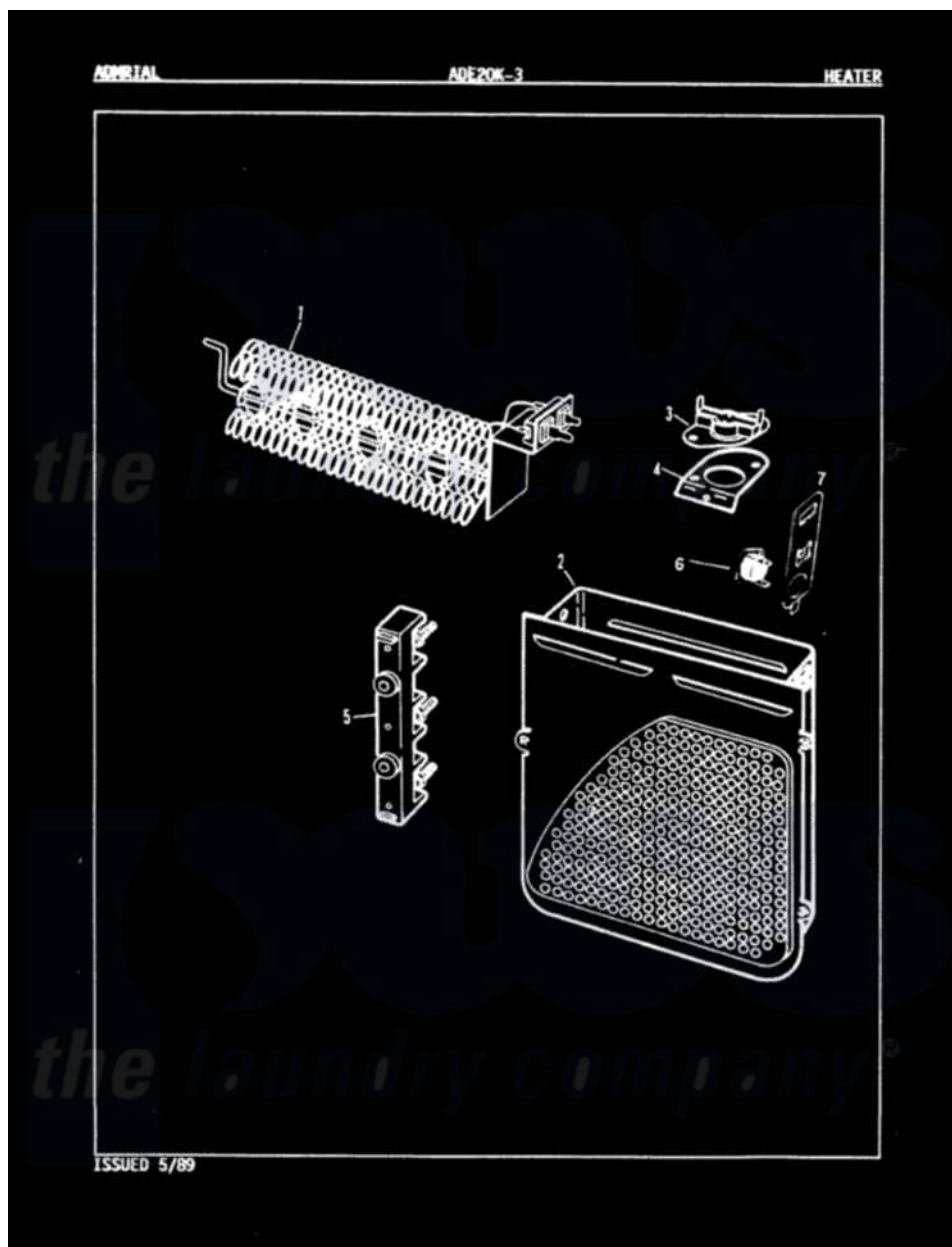

# Admiral ADE20K3A 06 - HEATER (REV. E-G)

Admiral Residential Admiral ADE20K3A Dryer Parts Parts Diagram 06 - HEATER (REV. E-G)  
 Click on the part number to view part

Item	Original Part Number	Replaced By	Status	Part Description
1	<a href="#">25-7863</a>			Screw
"	53-0919	<a href="#">LA-1044</a>		Element
2	25-7819	<a href="#">M0217225</a>		Screw
"	<a href="#">53-1232</a>			Heater Housing Assembly
3	<a href="#">53-0771</a>			Thermostat, Hi-Limit
"	25-3083	<a href="#">212951</a>		Screw, No.6-32 X 1/4 Inch
4	<a href="#">53-0285</a>			Bracket, Thermostat
"	25-7741	<a href="#">W10116760</a>		Screw
5	25-0027	<a href="#">112432</a>		Nut
"	25-7803	<a href="#">3400074</a>		Screw
"	25-6124		Not Available	NUT
"	25-3123		Not Available	WASHER, CUP
"	<a href="#">25-3122</a>			Washer, Flat
"	53-0166	<a href="#">53-1518</a>		Block, Terminal
6	<a href="#">53-1182</a>			Fuse, Thermal
7	<a href="#">53-1181</a>			Bracket, Thermal Fuse