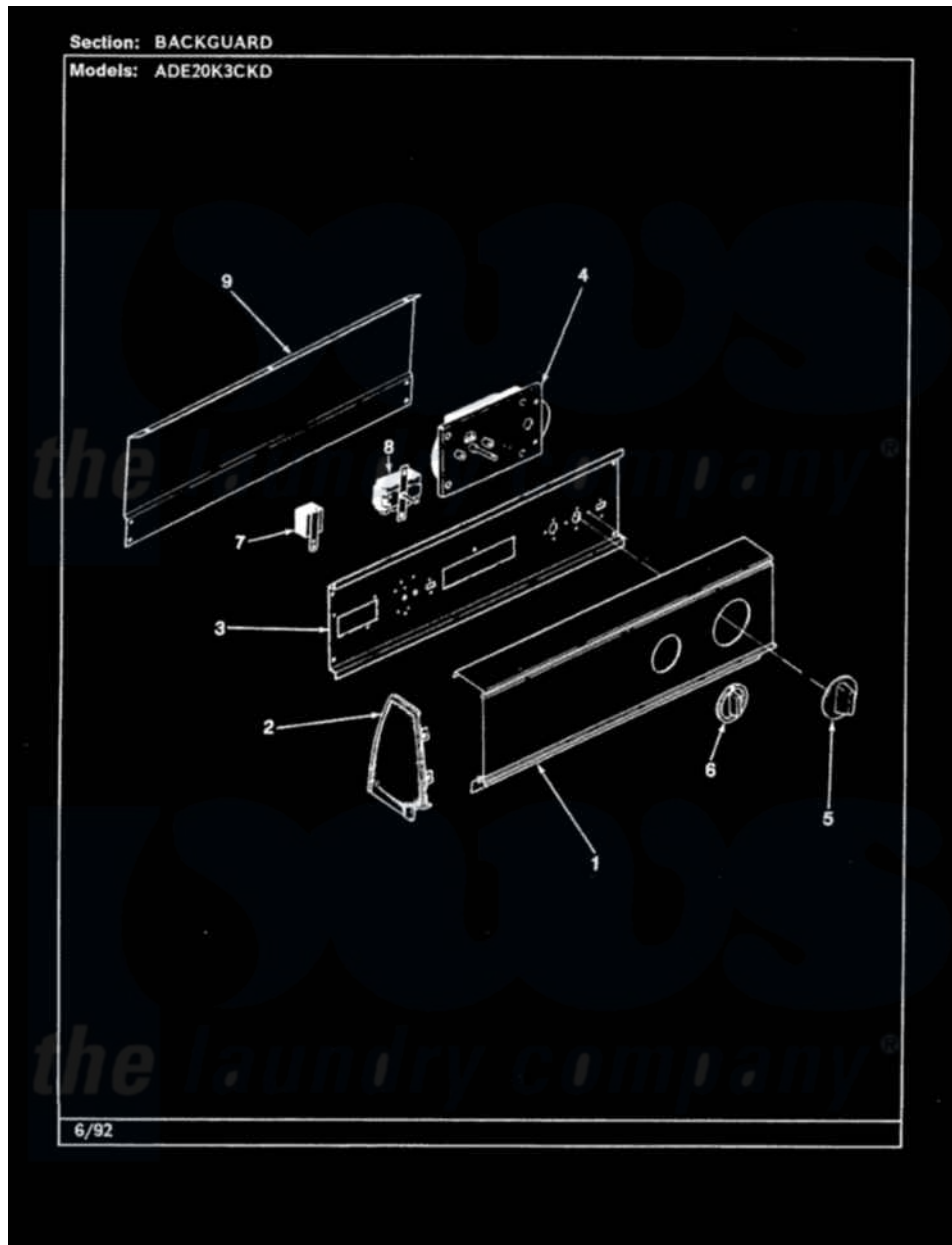

# Admiral ADE20K3CKDA 01 - CONTROL PANEL

Admiral [Residential Admiral ADE20K3CKDA Dryer Parts](#) Parts Diagram 01 - CONTROL PANEL  
 Click on the part number to view part

Item	Original Part Number	Replaced By	Status	Part Description
1	<a href="#">25-7702</a>			Speedclip, End Cap To Control Panel
"	53-1823		Not Available	CONTROL PANEL
"	<a href="#">25-7793</a>			Screw
2	<a href="#">25-7760</a>			Screw
"	35-2488	<a href="#">21001452</a>		Cap- End
"	53-0278		Not Available	TRIM, END CAP (LT)
"	35-2487	<a href="#">21001451</a>		Cap- End
"	53-0277		Not Available	TRIM, END CAP (RT)
3	25-3092	<a href="#">90767</a>		Screw, 8A X 3/8 HeX Washer Head Tapping
"	<a href="#">25-7702</a>			Speedclip, End Cap To Control Panel
"	<a href="#">53-1676</a>			Shield, Control
4	53-1303		Not Available	TIMER
"	63-6752		Not Available	TIMER MOTOR
"	63-6743	<a href="#">31001484</a>		Resistor Assembly

"	25-0205	<a href="#">216412</a>	Screw, Bracket To Timer
5	53-1533	<a href="#">31001219</a>	Knob Ski
6	35-2185	<a href="#">21001283</a>	Knob, Selector---Piq
7	25-3092	<a href="#">90767</a>	Screw, 8A X 3/8 HeX Washer Head Tapping
"	<a href="#">53-1639</a>		Buzzer Assembly
8	53-1265	Not Available	ROTARY SWITCH
"	25-3092	<a href="#">90767</a>	Screw, 8A X 3/8 HeX Washer Head Tapping
9	<a href="#">25-7851</a>		Speedclip, End Cap To Top
"	35-2688	<a href="#">21001460</a>	Shield, Rear
"	25-7697	<a href="#">25-2219</a>	Screw
"	25-3092	<a href="#">90767</a>	Screw, 8A X 3/8 HeX Washer Head Tapping
"	34-9487	Not Available	PLATE, REINFORCEMENT