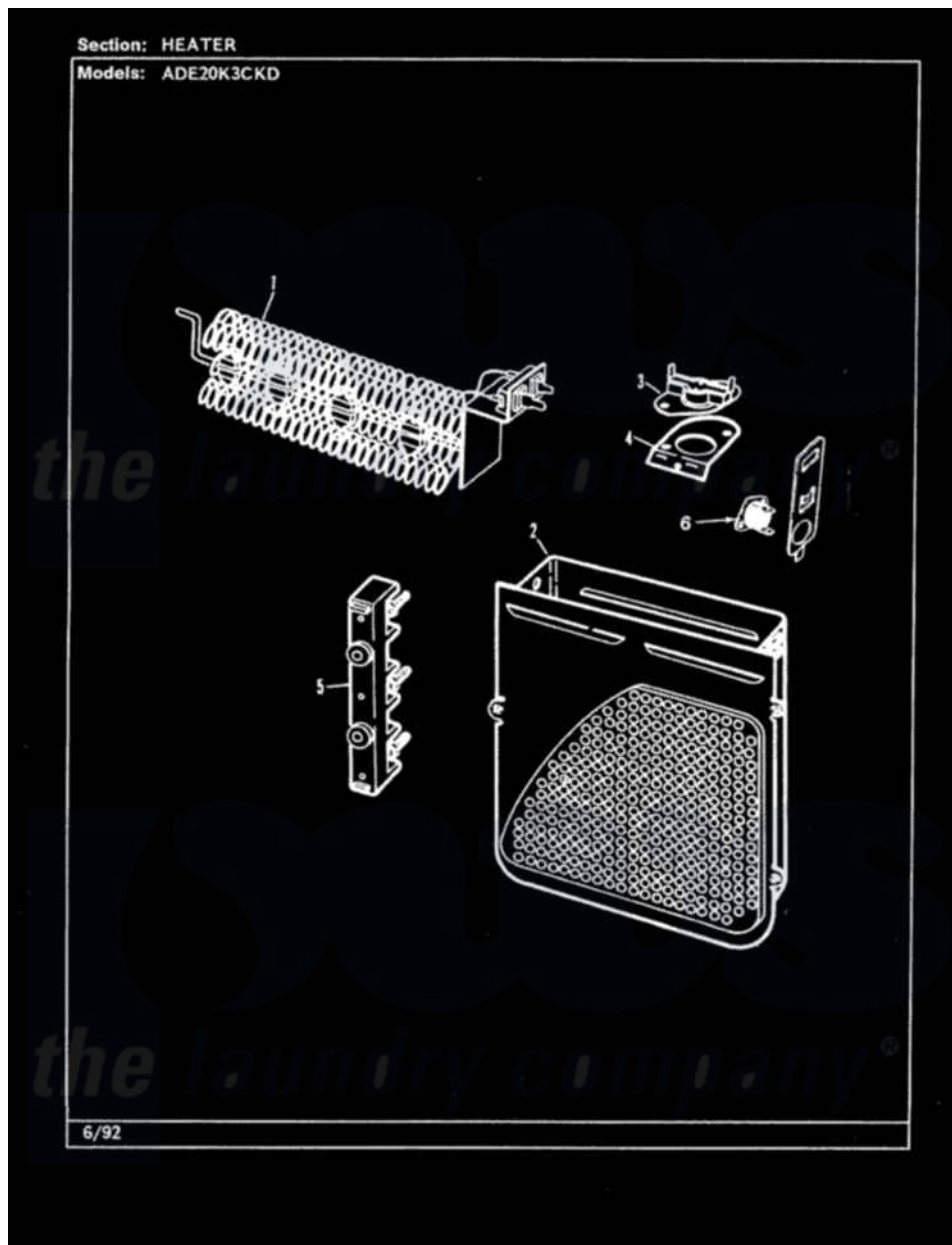

# Admiral ADE20K3CKDA 03 - HEATER

Admiral [Residential Admiral ADE20K3CKDA Dryer Parts](#) Parts Diagram 03 - HEATER  
 Click on the part number to view part

Item	Original Part Number	Replaced By	Status	Part Description
1	<a href="#">25-7863</a>			Screw
"	53-0920	<a href="#">LA-1044</a>		Element
2	25-7819	<a href="#">M0217225</a>		Screw
"	<a href="#">53-1232</a>			Heater Housing Assembly
3	<a href="#">53-0771</a>			Thermostat, Hi-Limit
"	25-3083	<a href="#">212951</a>		Screw, No.6-32 X 1/4 Inch
4	<a href="#">53-1181</a>			Bracket, Thermal Fuse
"	<a href="#">53-0285</a>			Bracket, Thermostat
"	25-7741	<a href="#">W10116760</a>		Screw
5	53-0166	<a href="#">53-1518</a>		Block, Terminal
"	25-0027	<a href="#">112432</a>		Nut
"	25-6124		Not Available	NUT
"	25-3123		Not Available	WASHER, CUP
"	<a href="#">25-3122</a>			Washer, Flat
"	25-7803	<a href="#">3400074</a>		Screw
6	<a href="#">LA-1053</a>			Fuse Kit, Thermal