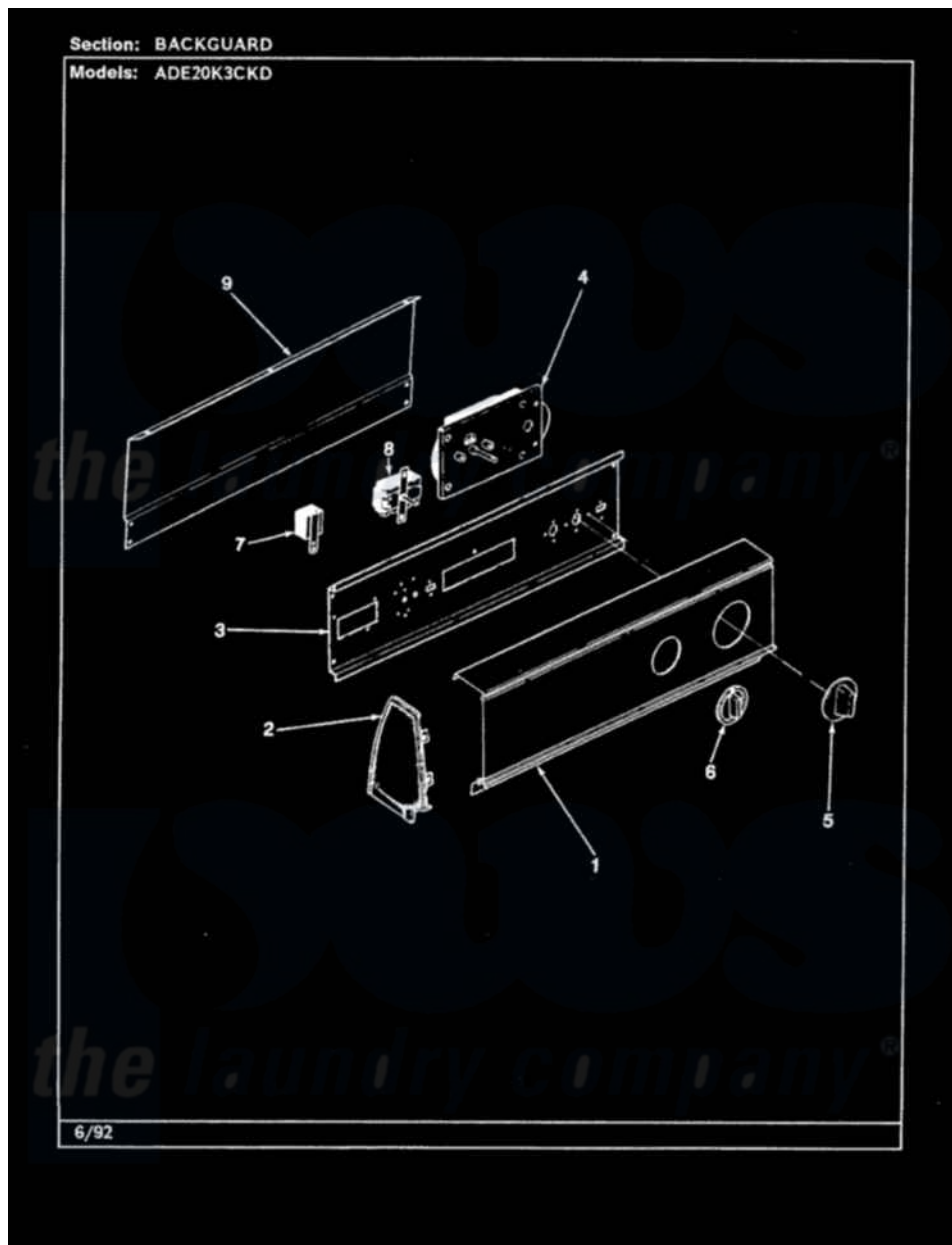

# Admiral ADE20K3CKDH 01 - CONTROL PANEL

Admiral [Residential Admiral ADE20K3CKDH Dryer Parts](#) Parts Diagram 01 - CONTROL PANEL  
 Click on the part number to view part

Item	Original Part Number	Replaced By	Status	Part Description
1	<a href="#">25-7702</a>			Speedclip, End Cap To Control Panel
"	53-1823		Not Available	CONTROL PANEL
"	<a href="#">25-7793</a>			Screw
2	<a href="#">25-7760</a>			Screw
"	35-2488	<a href="#">21001452</a>		Cap- End
"	53-0278		Not Available	TRIM, END CAP (LT)
"	35-2487	<a href="#">21001451</a>		Cap- End
"	53-0277		Not Available	TRIM, END CAP (RT)
3	25-3092	<a href="#">90767</a>		Screw, 8A X 3/8 HeX Washer Head Tapping
"	<a href="#">25-7702</a>			Speedclip, End Cap To Control Panel
"	<a href="#">53-1676</a>			Shield, Control
4	53-1303		Not Available	TIMER
"	63-6752		Not Available	TIMER MOTOR
"	63-6743	<a href="#">31001484</a>		Resistor Assembly

"	25-0205	<a href="#">216412</a>	Screw, Bracket To Timer
5	53-1533	<a href="#">31001219</a>	Knob Ski
6	35-2185	<a href="#">21001283</a>	Knob, Selector---Piq
7	25-3092	<a href="#">90767</a>	Screw, 8A X 3/8 HeX Washer Head Tapping
"	<a href="#">53-1639</a>		Buzzer Assembly
8	53-1265	Not Available	ROTARY SWITCH
"	25-3092	<a href="#">90767</a>	Screw, 8A X 3/8 HeX Washer Head Tapping
9	<a href="#">25-7851</a>		Speedclip, End Cap To Top
"	35-2688	<a href="#">21001460</a>	Shield, Rear
"	25-7697	<a href="#">25-2219</a>	Screw
"	25-3092	<a href="#">90767</a>	Screw, 8A X 3/8 HeX Washer Head Tapping
"	34-9487	Not Available	PLATE, REINFORCEMENT