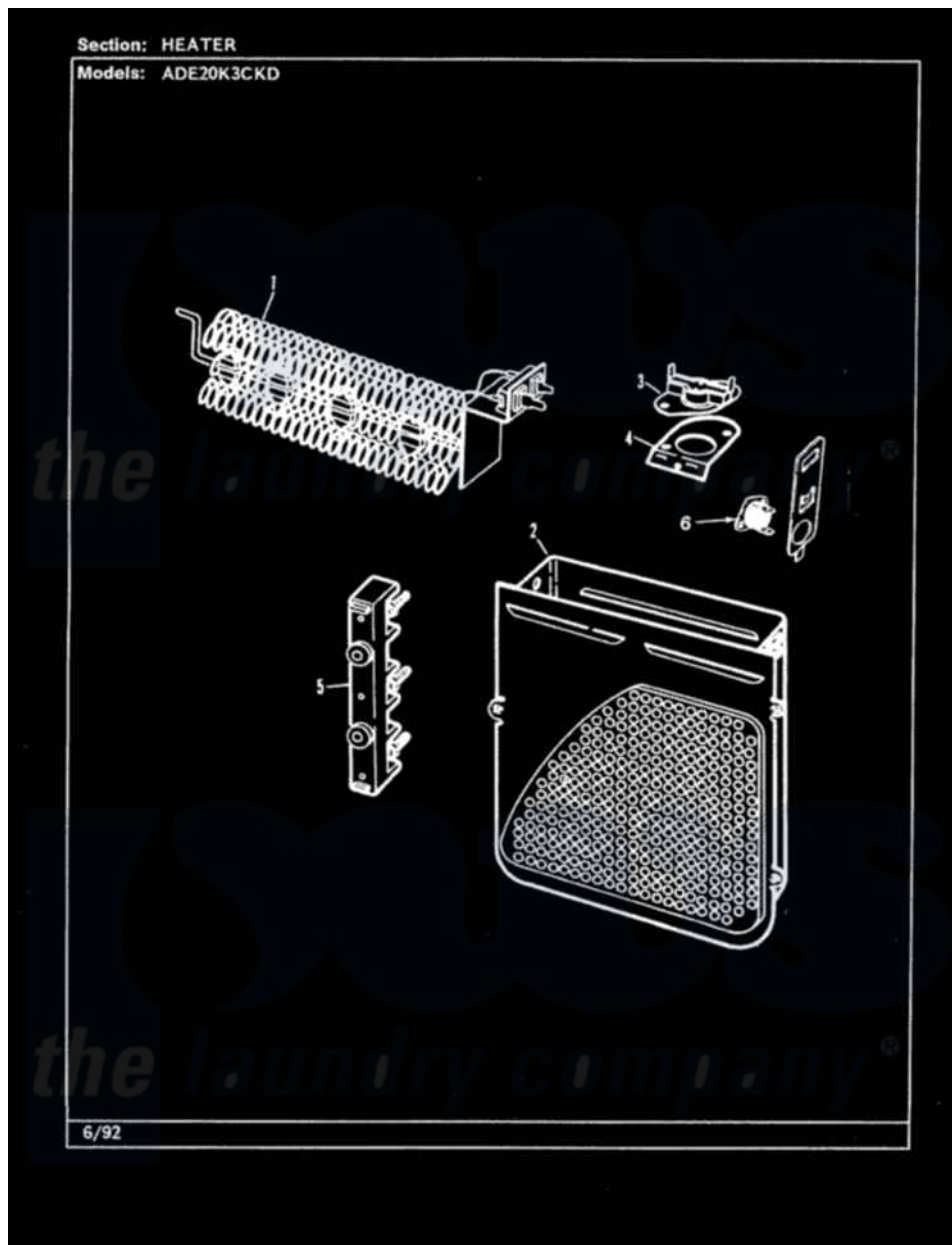

Admiral ADE20K3CKDH 03 - HEATER

Admiral Residential Admiral ADE20K3CKDH Dryer Parts Parts Diagram 03 - HEATER
 Click on the part number to view part

| Item | Original Part Number | Replaced By | Status | Part Description |
|------|-------------------------|---------------------------|---------------|---------------------------|
| 1 | 25-7863 | | | Screw |
| " | 53-0920 | LA-1044 | | Element |
| 2 | 25-7819 | M0217225 | | Screw |
| " | 53-1232 | | | Heater Housing Assembly |
| 3 | 53-0771 | | | Thermostat, Hi-Limit |
| " | 25-3083 | 212951 | | Screw, No.6-32 X 1/4 Inch |
| 4 | 53-1181 | | | Bracket, Thermal Fuse |
| " | 53-0285 | | | Bracket, Thermostat |
| " | 25-7741 | W10116760 | | Screw |
| 5 | 53-0166 | 53-1518 | | Block, Terminal |
| " | 25-0027 | 112432 | | Nut |
| " | 25-6124 | | Not Available | NUT |
| " | 25-3123 | | Not Available | WASHER, CUP |
| " | 25-3122 | | | Washer, Flat |
| " | 25-7803 | 3400074 | | Screw |
| 6 | LA-1053 | | | Fuse Kit, Thermal |