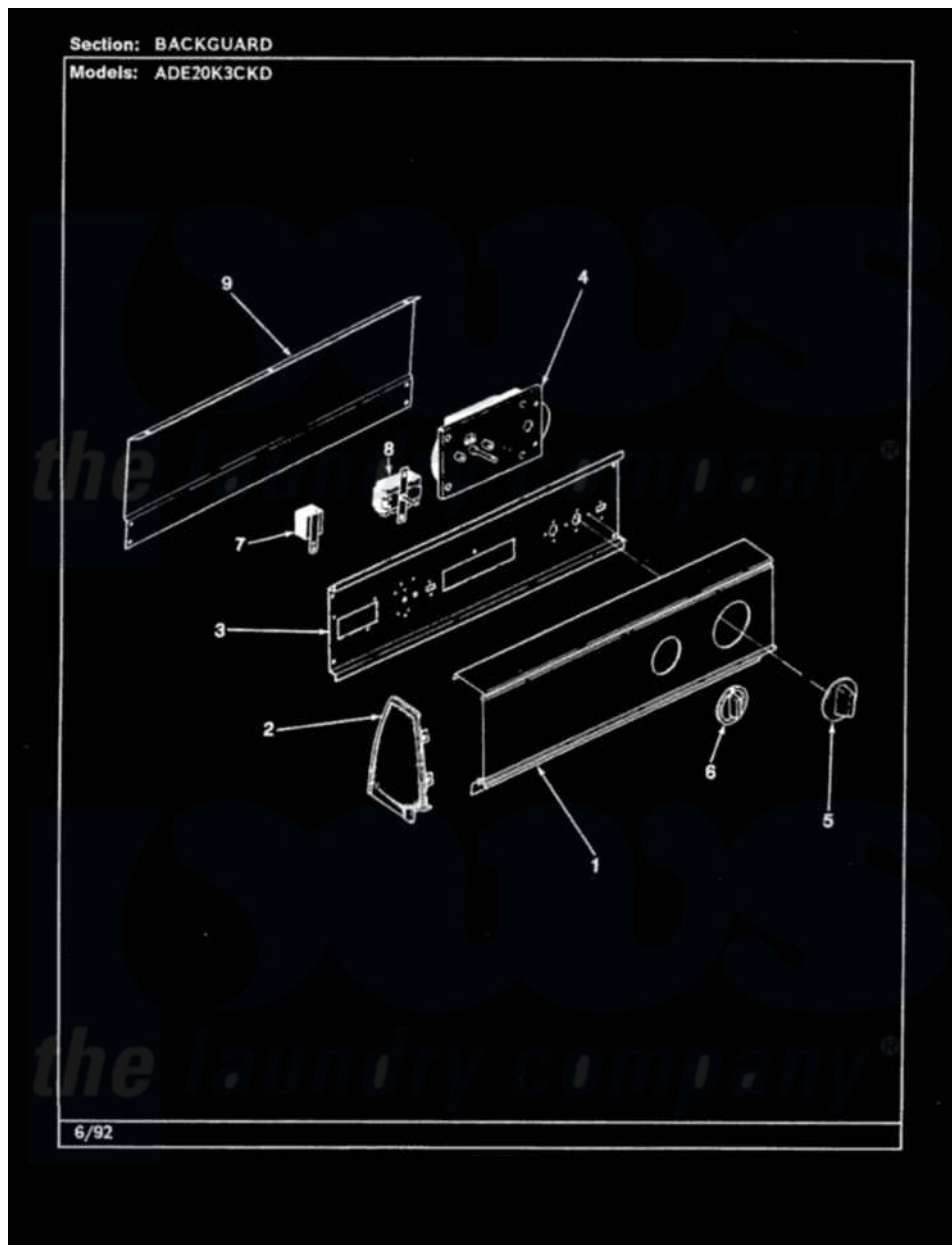

# Admiral ADE20K3CKDW 01 - CONTROL PANEL

Admiral Residential Admiral ADE20K3CKDW Dryer Parts Parts Diagram 01 - CONTROL PANEL  
 Click on the part number to view part

Item	Original Part Number	Replaced By	Status	Part Description
1	<a href="#">25-7702</a>			Speedclip, End Cap To Control Panel
"	53-1823		Not Available	CONTROL PANEL
"	<a href="#">25-7793</a>			Screw
2	<a href="#">25-7760</a>			Screw
"	35-2488	<a href="#">21001452</a>		Cap- End
"	53-0278		Not Available	TRIM, END CAP (LT)
"	35-2487	<a href="#">21001451</a>		Cap- End
"	53-0277		Not Available	TRIM, END CAP (RT)
3	25-3092	<a href="#">90767</a>		Screw, 8A X 3/8 HeX Washer Head Tapping
"	<a href="#">25-7702</a>			Speedclip, End Cap To Control Panel
"	<a href="#">53-1676</a>			Shield, Control
4	53-1303		Not Available	TIMER
"	63-6752		Not Available	TIMER MOTOR
"	63-6743	<a href="#">31001484</a>		Resistor Assembly

"	25-0205	<a href="#">216412</a>	Screw, Bracket To Timer
5	53-1533	<a href="#">31001219</a>	Knob Ski
6	35-2185	<a href="#">21001283</a>	Knob, Selector---Piq
7	25-3092	<a href="#">90767</a>	Screw, 8A X 3/8 HeX Washer Head Tapping
"	<a href="#">53-1639</a>		Buzzer Assembly
8	53-1265	Not Available	ROTARY SWITCH
"	25-3092	<a href="#">90767</a>	Screw, 8A X 3/8 HeX Washer Head Tapping
9	<a href="#">25-7851</a>		Speedclip, End Cap To Top
"	35-2688	<a href="#">21001460</a>	Shield, Rear
"	25-7697	<a href="#">25-2219</a>	Screw
"	25-3092	<a href="#">90767</a>	Screw, 8A X 3/8 HeX Washer Head Tapping
"	34-9487	Not Available	PLATE, REINFORCEMENT