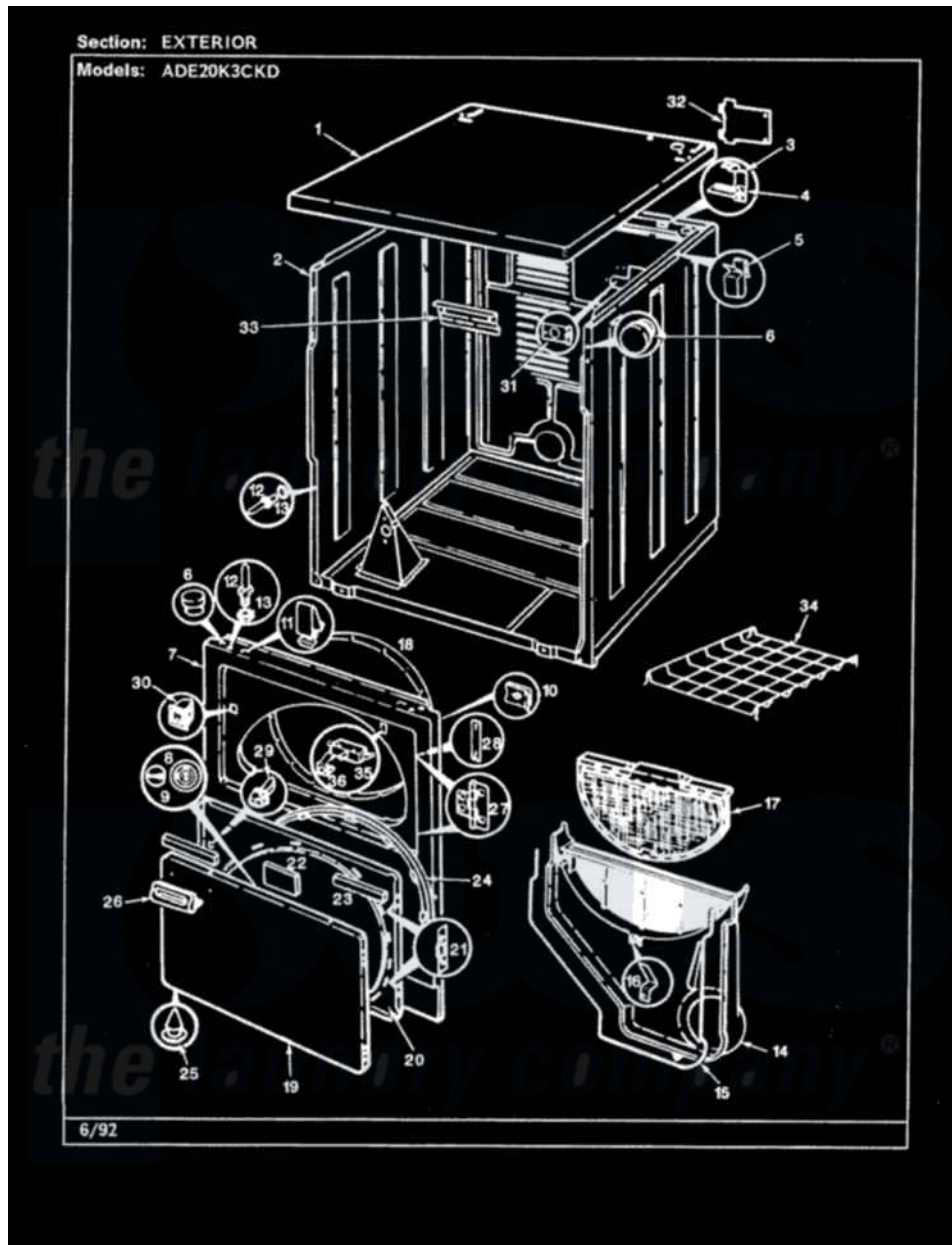

Admiral ADE20K3CKDW 03 - EXTERIOR

Admiral Residential Admiral ADE20K3CKDW Dryer Parts Parts Diagram 03 - EXTERIOR
 Click on the part number to view part

Item	Original Part Number	Replaced By	Status	Part Description
1	53-1711		Not Available	CABINET TOP (DRYER)
2	53-1644	31001714		Cabinet And Base Assembly
3	63-5712			Hinge, Cabinet Top
4	25-3092	90767		Screw, 8A X 3/8 HeX Washer Head Tapping
"	33-0930			Pad, Top Hinge
5	25-3034			Clip, Wiring
6	33-2653			Bumper, Cabinet
7	53-0726	31001771		Panel, Front
10	25-7817		Not Available	CLIP, U-TYPE
"	25-7820	489478		Screw, 8 X 1/2
11	25-7220			Clip, Cabinet Top
12	63-6148	53-0643		Pin, Locator
13	25-0224	3400029		Nut, Adapter Plate
"	53-0200			Sleeve, Locator Pin
14	53-1299	12001324		Duct Kit, Collector
"	25-7810	415013-35		Screw

15	53-0204		Seal
16	53-0123		Clip
17	53-0701		Lint Screen
18	53-0282	31001637	Seal Assembly, Cylinder Front
19	35-3061	35-2026	Lid
20	53-0912	Not Available	PANEL, INNER DOOR (WHT)
21	53-0119		Clip, Hinge
22	53-0251	53-1490	Door Pad
23	53-0252	53-1491	Door Pad
24	25-7770	3196169	Screw, Element
"	53-0648	31001529	Seal, Door
25	25-3534	25-7889	Plug Button
26	53-0928	53-0927	Handle, Door
"	25-7810	415013-35	Screw
27	53-1492		Hinge, Dryer Door
28	25-7809		Screw, No.6-20 1/2 Flthd Torx
"	53-0121	Not Available	TWIN NUT
"	LA-1003		Door Catch Kit
29	73-0033	LA-1003	Door Catch Kit
30	53-0882	LA-1003	Door Catch Kit
31	25-7828	489483	Screw 10-32 X 1/2
"	53-0135	Not Available	SUPPORT, POWER CORD
32	25-7857	90767	Screw, 8A X 3/8 HeX Washer Head Tapping
"	53-0236	Not Available	RH ENDCAP TRIM
33	53-0133		Shield, Heat
"	25-3457		Screw, Sems
34	LA-1005		Switch Kit
"	53-0772	21001495	Rack, Drying
35	53-0148		Switch, Door
36	63-5990	31001319	Clip, Switch