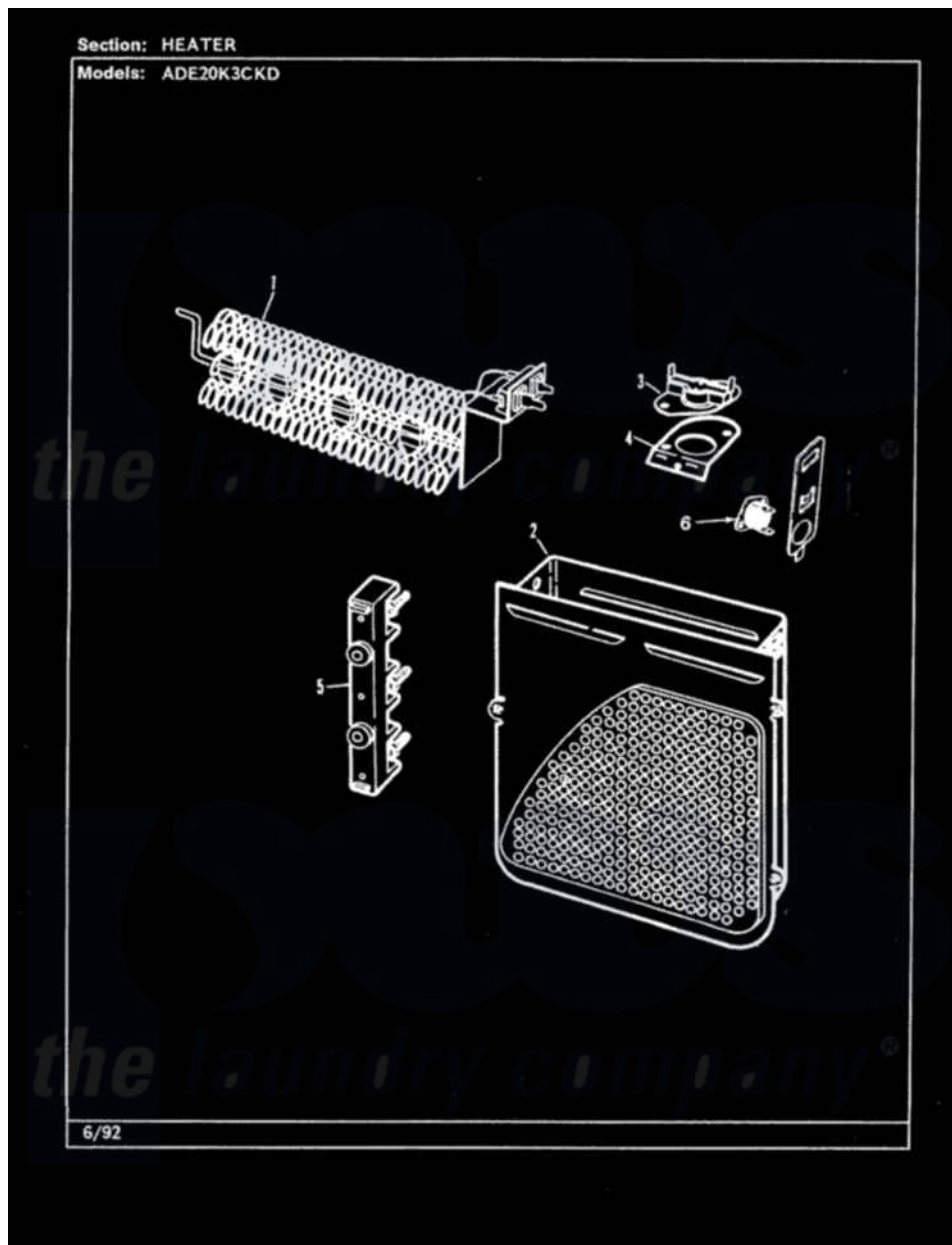

Admiral ADE20K3CKDW 04 - HEATER

Admiral Residential Admiral ADE20K3CKDW Dryer Parts Parts Diagram 04 - HEATER
 Click on the part number to view part

Item	Original Part Number	Replaced By	Status	Part Description
1	25-7863			Screw
"	53-0920	LA-1044		Element
2	25-7819	M0217225		Screw
"	53-1232			Heater Housing Assembly
3	53-0771			Thermostat, Hi-Limit
"	25-3083	212951		Screw, No.6-32 X 1/4 Inch
4	53-1181			Bracket, Thermal Fuse
"	53-0285			Bracket, Thermostat
"	25-7741	W10116760		Screw
5	53-0166	53-1518		Block, Terminal
"	25-0027	112432		Nut
"	25-6124		Not Available	NUT
"	25-3123		Not Available	WASHER, CUP
"	25-3122			Washer, Flat
"	25-7803	3400074		Screw
6	LA-1053			Fuse Kit, Thermal