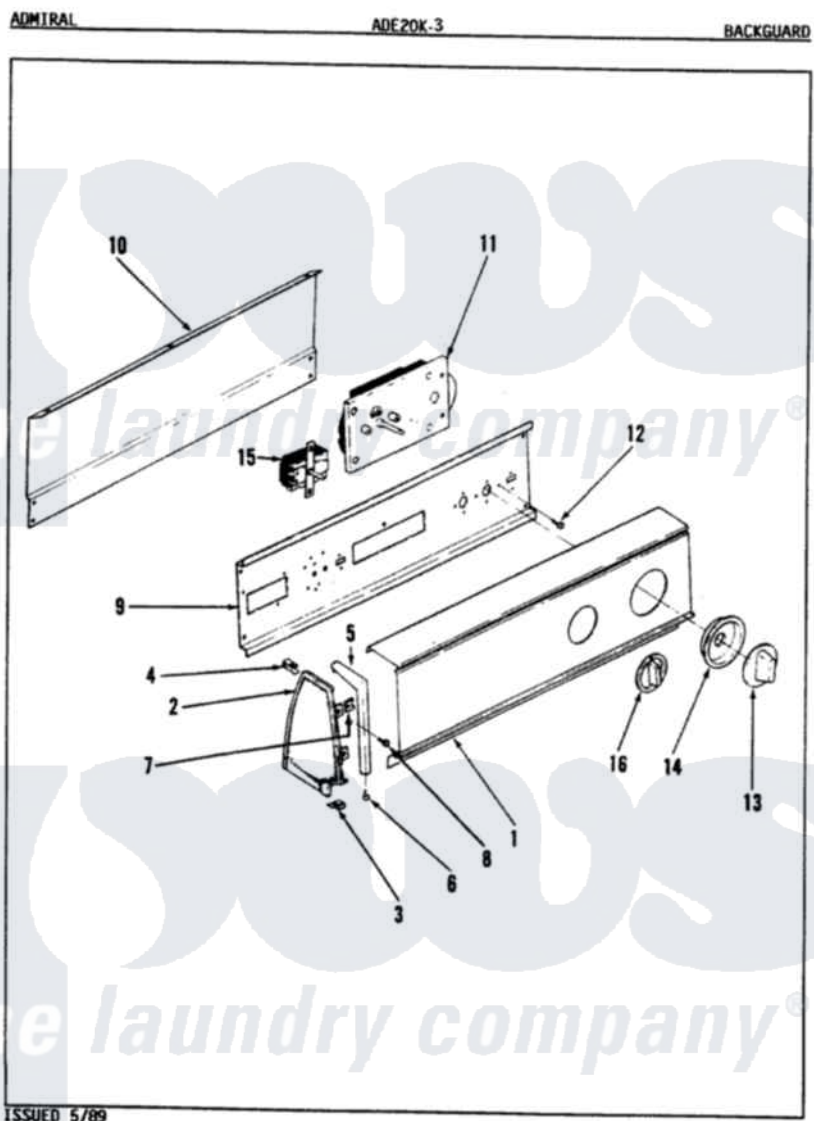

# Admiral ADE20K3H 01 - CONTROL PANEL (REV. A-D)

Admiral Residential Admiral ADE20K3H Dryer Parts Parts Diagram 01 - CONTROL PANEL (REV. A-D)  
 Click on the part number to view part

Item	Original Part Number	Replaced By	Status	Part Description
1	53-1281		Not Available	CONTROL PANEL
2	35-2488	<a href="#">21001452</a>		Cap- End
"	25-7649	<a href="#">910187</a>		Screw
"	25-7696		Not Available	SCREW, BACKGUARD TO TOP
"	<a href="#">25-7702</a>			Speedclip, End Cap To Control Panel
"	<a href="#">25-7851</a>			Speedclip, End Cap To Top
"	35-2487	<a href="#">21001451</a>		Cap- End
"	<a href="#">53-0264</a>			RH Endcap
"	<a href="#">53-0265</a>			LH Endcap
3	<a href="#">25-7851</a>			Speedclip, End Cap To Top
"	25-7691		Not Available	SCREW, END CAP TO TOP
4	25-7435	<a href="#">33002917</a>		Screw, No.10-16
"	<a href="#">25-7852</a>			Speedclip, Rr Shld To End Cap
5	53-0278		Not Available	TRIM, END CAP (LT)

"	53-0277		Not Available	TRIM, END CAP (RT)
6	<a href="#">25-7760</a>			Screw
7	<a href="#">25-7702</a>			Speedclip, End Cap To Control Panel
8	25-3092	<a href="#">90767</a>		Screw, 8A X 3/8 HeX Washer Head Tapping
9	<a href="#">53-1676</a>			Shield, Control
"	53-0365	<a href="#">53-1676</a>		Shield, Control
10	53-0268	<a href="#">21001460</a>		Shield, Rear
"	35-2688	<a href="#">21001460</a>		Shield, Rear
11	63-6743	<a href="#">31001484</a>		Resistor Assembly
"	53-1303		Not Available	TIMER
"	<a href="#">53-1758</a>			Timer
"	63-6752		Not Available	TIMER MOTOR
12	25-0205	<a href="#">216412</a>		Screw, Bracket To Timer
13	53-1533	<a href="#">31001219</a>		Knob Ski
14	53-1356	<a href="#">31001219</a>		Knob Ski
15	53-1265		Not Available	ROTARY SWITCH
"	25-3092	<a href="#">90767</a>		Screw, 8A X 3/8 HeX Washer Head Tapping
16	35-2185	<a href="#">21001283</a>		Knob, Selector---Piq
"	25-3092	<a href="#">90767</a>		Screw, 8A X 3/8 HeX Washer Head Tapping
"	63-6731	<a href="#">53-1639</a>		Buzzer Assembly