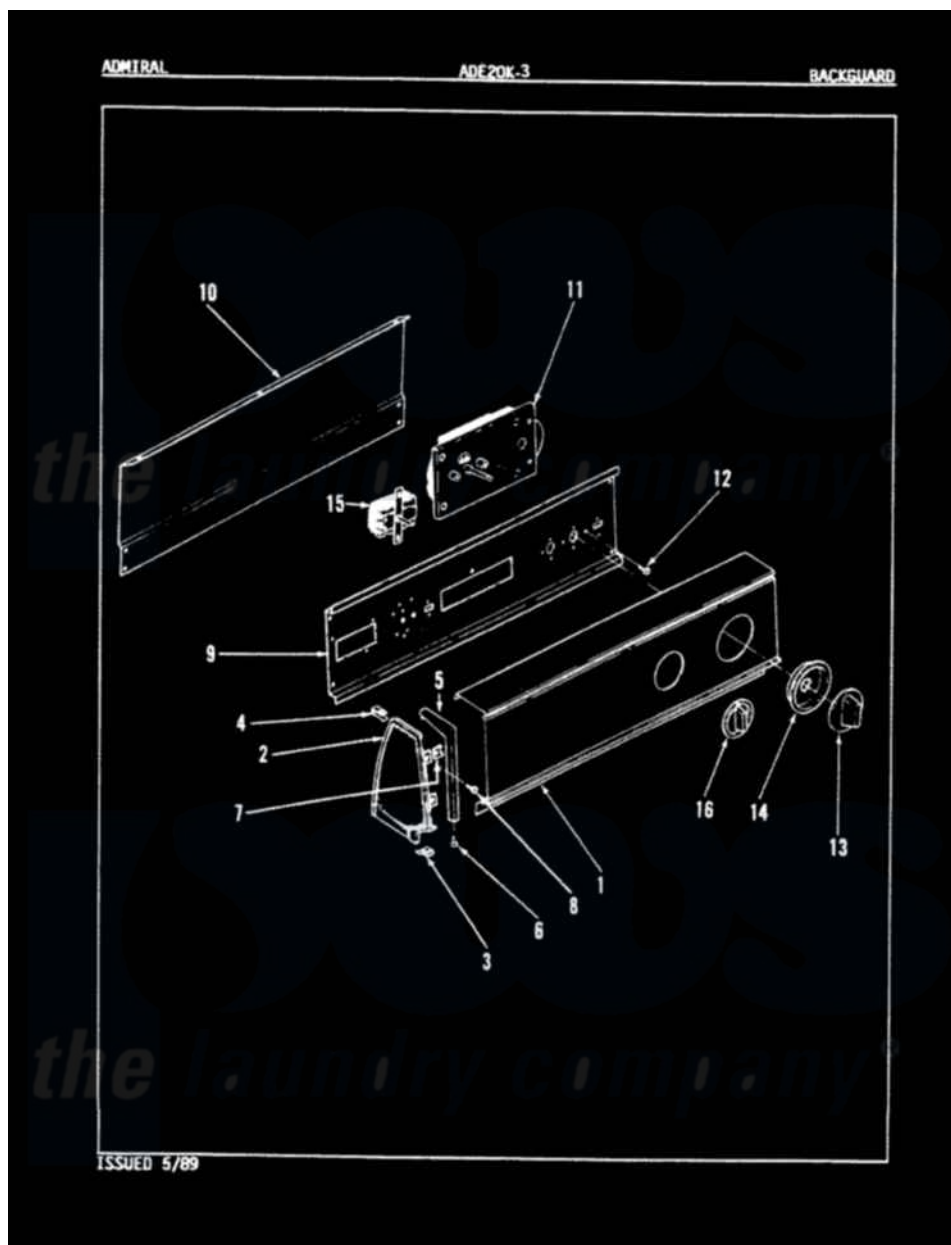

Admiral ADE20K3H 02 - CONTROL PANEL (REV. E-G)

Admiral Residential Admiral ADE20K3H Dryer Parts Parts Diagram 02 - CONTROL PANEL (REV. E-G)
 Click on the part number to view part

Item	Original Part Number	Replaced By	Status	Part Description
1	53-1281		Not Available	CONTROL PANEL
2	35-2487	21001451		Cap- End
"	25-7649	910187		Screw
"	25-7696		Not Available	SCREW, BACKGUARD TO TOP
"	25-7702			Speedclip, End Cap To Control Panel
"	25-7851			Speedclip, End Cap To Top
"	35-2488	21001452		Cap- End
3	25-7691		Not Available	SCREW, END CAP TO TOP
"	25-7851			Speedclip, End Cap To Top
4	25-7435	33002917		Screw, No.10-16
"	25-7852			Speedclip, Rr Shld To End Cap
5	53-0278		Not Available	TRIM, END CAP (LT)
"	53-0277		Not Available	TRIM, END CAP (RT)
6	25-7760			Screw

7	25-7702		Speedclip, End Cap To Control Panel
8	25-3092	90767	Screw, 8A X 3/8 HeX Washer Head Tapping
9	53-1676		Shield, Control
10	35-2688	21001460	Shield, Rear
11	53-1303		Not Available
			TIMER
"	63-6752		Not Available
			TIMER MOTOR
"	53-1758		Timer
"	63-6743	31001484	Resistor Assembly
12	25-0205	216412	Screw, Bracket To Timer
"	25-7435	33002917	Screw, No.10-16
13	53-1533	31001219	Knob Ski
14	53-1356	31001219	Knob Ski
15	53-1265		Not Available
			ROTARY SWITCH
"	25-3092	90767	Screw, 8A X 3/8 HeX Washer Head Tapping
16	35-2185	21001283	Knob, Selector---Piq
"	63-6731	53-1639	Buzzer Assembly
"	25-3092	90767	Screw, 8A X 3/8 HeX Washer Head Tapping