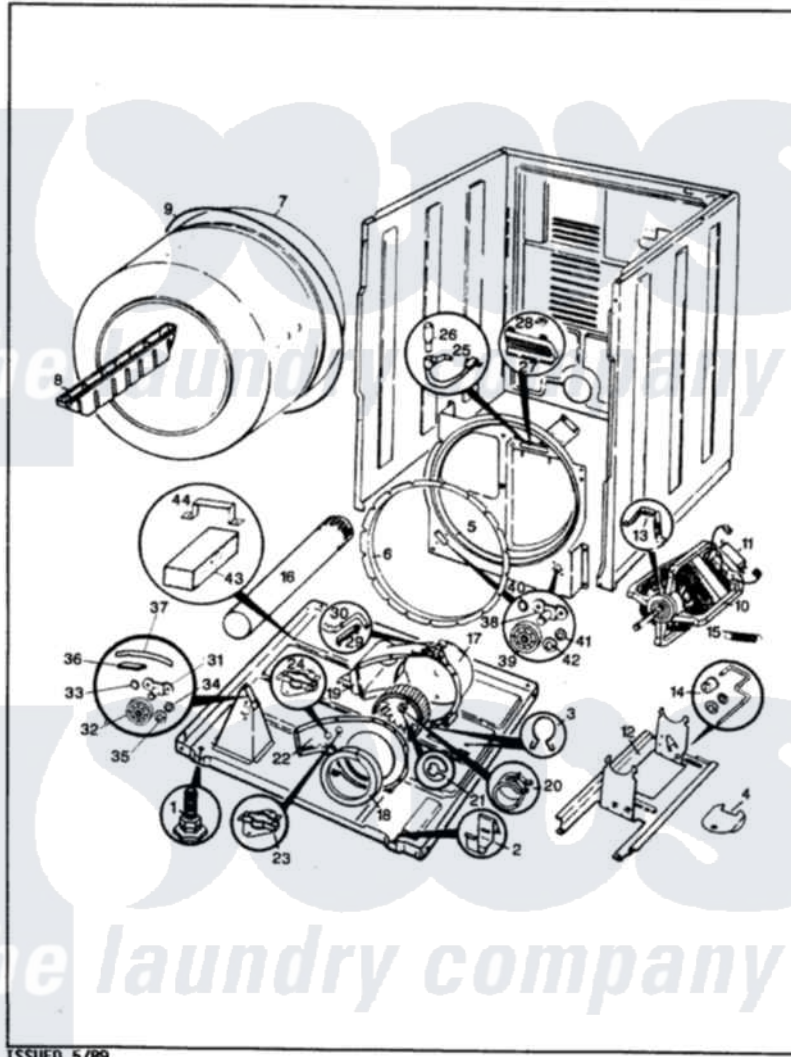

# Admiral ADE20K3H 03 - CYLINDER & DRIVE (REV. A-D)

ADMIRAL ADE20K-3 CYLINDER & DRIVE

ISSUED 5/89

Admiral Residential Admiral ADE20K3H Dryer Parts Parts Diagram 03 - CYLINDER & DRIVE (REV. A-D)  
 Click on the part number to view part

Item	Original Part Number	Replaced By	Status	Part Description
1	63-5519		Not Available	LEG, LEVELING
2	<a href="#">53-0120</a>			Clip, Front Panel
3	25-7027	<a href="#">16515</a>		Clip
4	25-7741	<a href="#">W10116760</a>		Screw
"	53-0153		Not Available	SHIELD, WIRING
5	Y02100001	<a href="#">LA-1054</a>		Dryer Bulkhead Kit
"	25-7733	<a href="#">681414</a>		Screw, 10AB X 1/2
6	53-0282	<a href="#">31001637</a>		Seal Assembly, Cylinder Front
7	<a href="#">53-1250</a>			Cylinder
8	25-7759	<a href="#">3196164</a>		Screw
"	Y02100002		Not Available	BAFFLE (WHT)
9	53-1080	<a href="#">341241</a>		Belt
"	<a href="#">LA-1004</a>			Motor Mtg. Kit
10	53-0189	<a href="#">LA-1004</a>		Motor Mtg. Kit
11	53-0936	<a href="#">LA-1004</a>		Motor Mtg. Kit
12	53-0105		Not Available	BRACKET