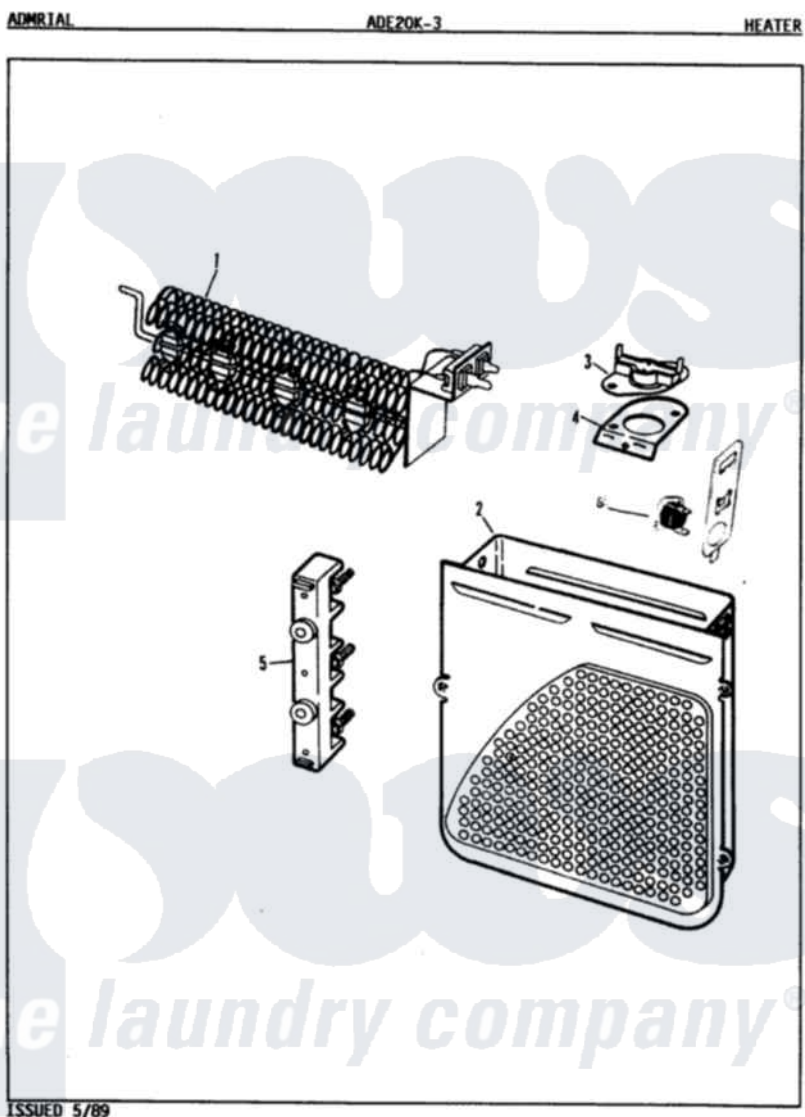

# Admiral ADE20K3H 05 - HEATER (REV. A-D)

Admiral Residential Admiral ADE20K3H Dryer Parts Parts Diagram 05 - HEATER (REV. A-D)  
 Click on the part number to view part

Item	Original Part Number	Replaced By	Status	Part Description
1	<a href="#">25-7863</a>			Screw
"	53-0919	<a href="#">LA-1044</a>		Element
2	25-7819	<a href="#">M0217225</a>		Screw
"	<a href="#">53-1232</a>			Heater Housing Assembly
3	<a href="#">53-0771</a>			Thermostat, Hi-Limit
"	25-3083	<a href="#">212951</a>		Screw, No.6-32 X 1/4 Inch
4	<a href="#">53-1181</a>			Bracket, Thermal Fuse
"	<a href="#">53-0285</a>			Bracket, Thermostat
"	25-7741	<a href="#">W10116760</a>		Screw
5	63-5577-1		Not Available	MANUAL, USE & CARE
"	25-0027	<a href="#">112432</a>		Nut
"	25-7803	<a href="#">3400074</a>		Screw
"	25-6124		Not Available	NUT
"	25-3123		Not Available	WASHER, CUP
"	<a href="#">25-3122</a>			Washer, Flat
"	53-0166	<a href="#">53-1518</a>		Block, Terminal