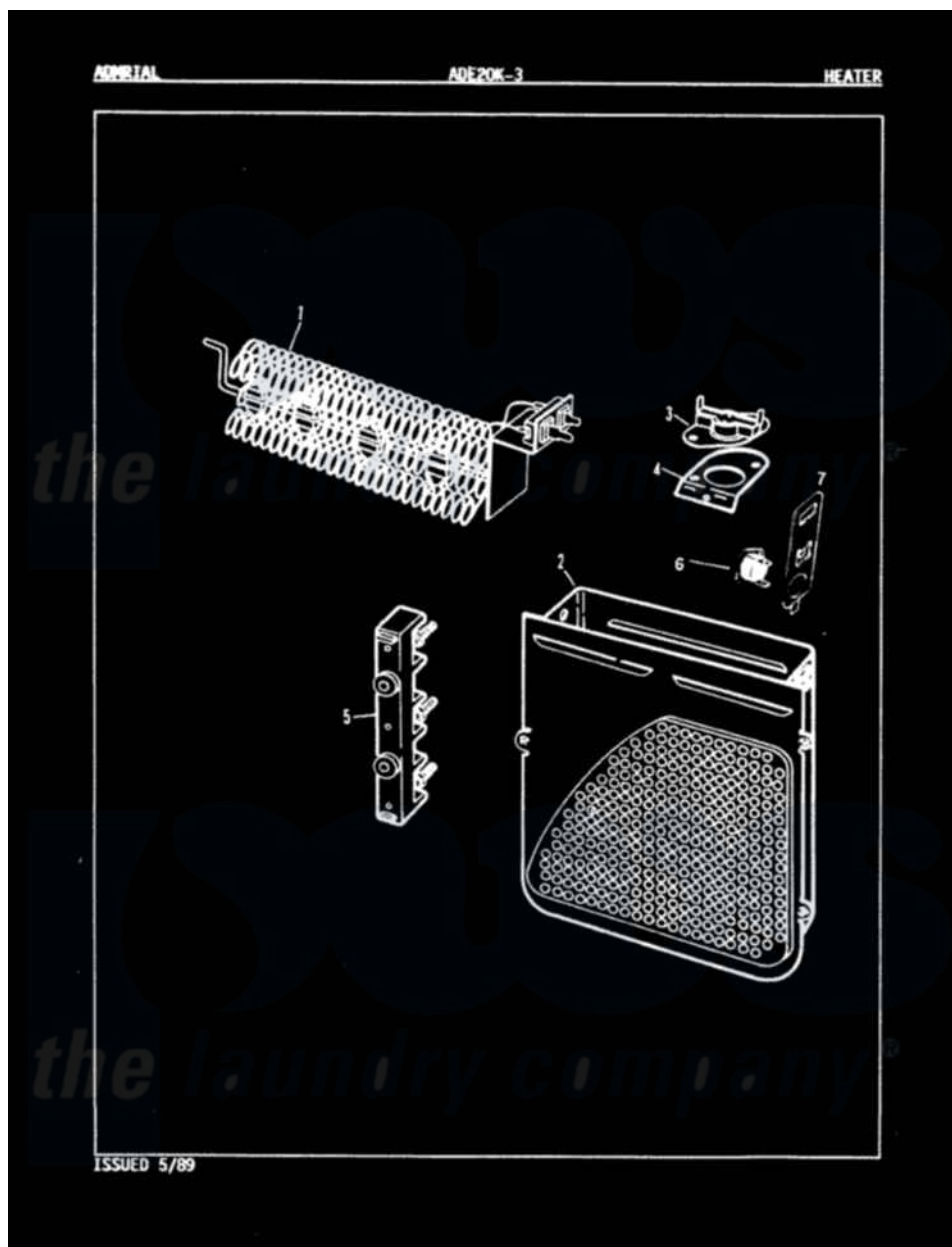

Admiral ADE20K3H 06 - HEATER (REV. E-G)

Admiral Residential Admiral ADE20K3H Dryer Parts Parts Diagram 06 - HEATER (REV. E-G)
 Click on the part number to view part

Item	Original Part Number	Replaced By	Status	Part Description
1	25-7863			Screw
"	53-0919	LA-1044		Element
2	25-7819	M0217225		Screw
"	53-1232			Heater Housing Assembly
3	53-0771			Thermostat, Hi-Limit
"	25-3083	212951		Screw, No.6-32 X 1/4 Inch
4	53-0285			Bracket, Thermostat
"	25-7741	W10116760		Screw
5	25-0027	112432		Nut
"	25-7803	3400074		Screw
"	25-6124		Not Available	NUT
"	25-3123		Not Available	WASHER, CUP
"	25-3122			Washer, Flat
"	53-0166	53-1518		Block, Terminal
6	53-1182			Fuse, Thermal
7	53-1181			Bracket, Thermal Fuse