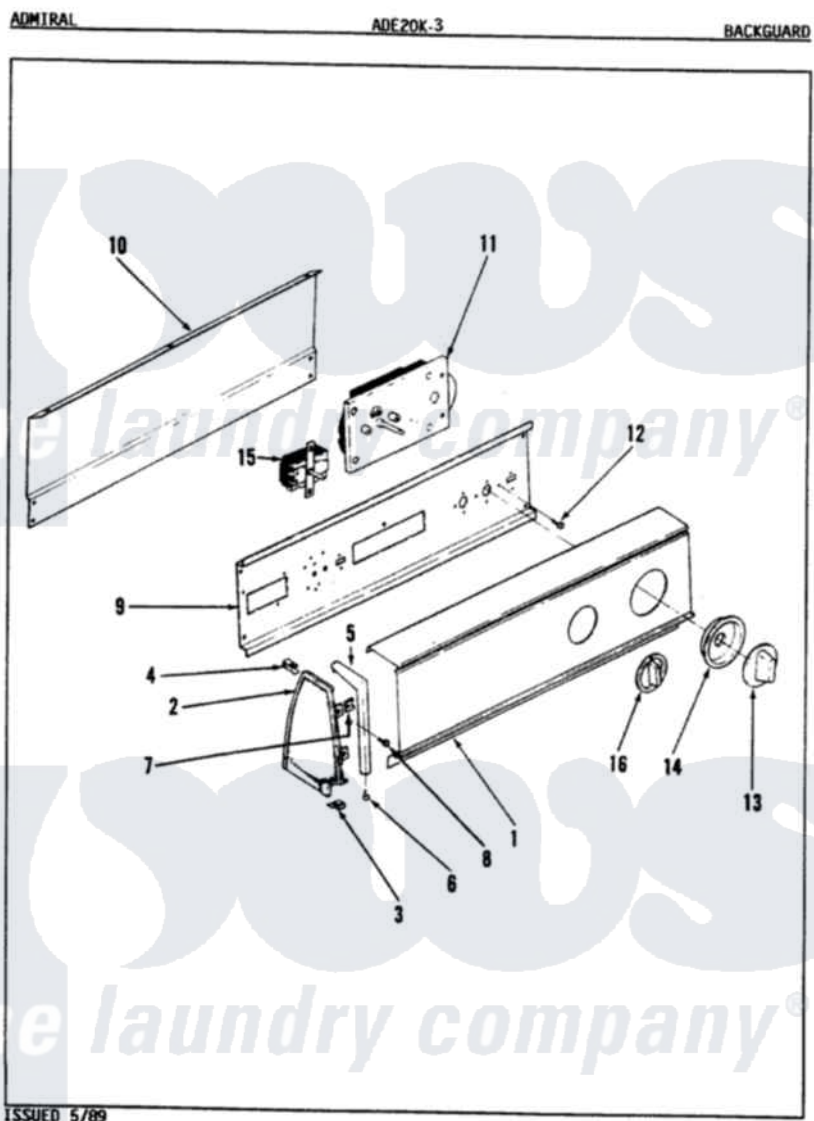

# Admiral ADE20K3W 01 - CONTROL PANEL (REV. A-D)

Admiral Residential Admiral ADE20K3W Dryer Parts Parts Diagram 01 - CONTROL PANEL (REV. A-D)  
 Click on the part number to view part

Item	Original Part Number	Replaced By	Status	Part Description
1	53-1281		Not Available	CONTROL PANEL
2	35-2488	<a href="#">21001452</a>		Cap- End
"	25-7649	<a href="#">910187</a>		Screw
"	25-7696		Not Available	SCREW, BACKGUARD TO TOP
"	<a href="#">25-7702</a>			Speedclip, End Cap To Control Panel
"	<a href="#">25-7851</a>			Speedclip, End Cap To Top
"	35-2487	<a href="#">21001451</a>		Cap- End
"	<a href="#">53-0264</a>			RH Endcap
"	<a href="#">53-0265</a>			LH Endcap
3	<a href="#">25-7851</a>			Speedclip, End Cap To Top
"	25-7691		Not Available	SCREW, END CAP TO TOP
4	25-7435	<a href="#">33002917</a>		Screw, No.10-16
"	<a href="#">25-7852</a>			Speedclip, Rr Shld To End Cap
5	53-0278		Not Available	TRIM, END CAP (LT)

"	53-0277		Not Available	TRIM, END CAP (RT)
6	<a href="#">25-7760</a>			Screw
7	<a href="#">25-7702</a>			Speedclip, End Cap To Control Panel
8	25-3092	<a href="#">90767</a>		Screw, 8A X 3/8 HeX Washer Head Tapping
9	<a href="#">53-1676</a>			Shield, Control
"	53-0365	<a href="#">53-1676</a>		Shield, Control
10	53-0268	<a href="#">21001460</a>		Shield, Rear
"	35-2688	<a href="#">21001460</a>		Shield, Rear
11	63-6743	<a href="#">31001484</a>		Resistor Assembly
"	53-1303		Not Available	TIMER
"	<a href="#">53-1758</a>			Timer
"	63-6752		Not Available	TIMER MOTOR
12	25-0205	<a href="#">216412</a>		Screw, Bracket To Timer
13	53-1533	<a href="#">31001219</a>		Knob Ski
14	53-1356	<a href="#">31001219</a>		Knob Ski
15	53-1265		Not Available	ROTARY SWITCH
"	25-3092	<a href="#">90767</a>		Screw, 8A X 3/8 HeX Washer Head Tapping
16	35-2185	<a href="#">21001283</a>		Knob, Selector---Piq
"	25-3092	<a href="#">90767</a>		Screw, 8A X 3/8 HeX Washer Head Tapping
"	63-6731	<a href="#">53-1639</a>		Buzzer Assembly