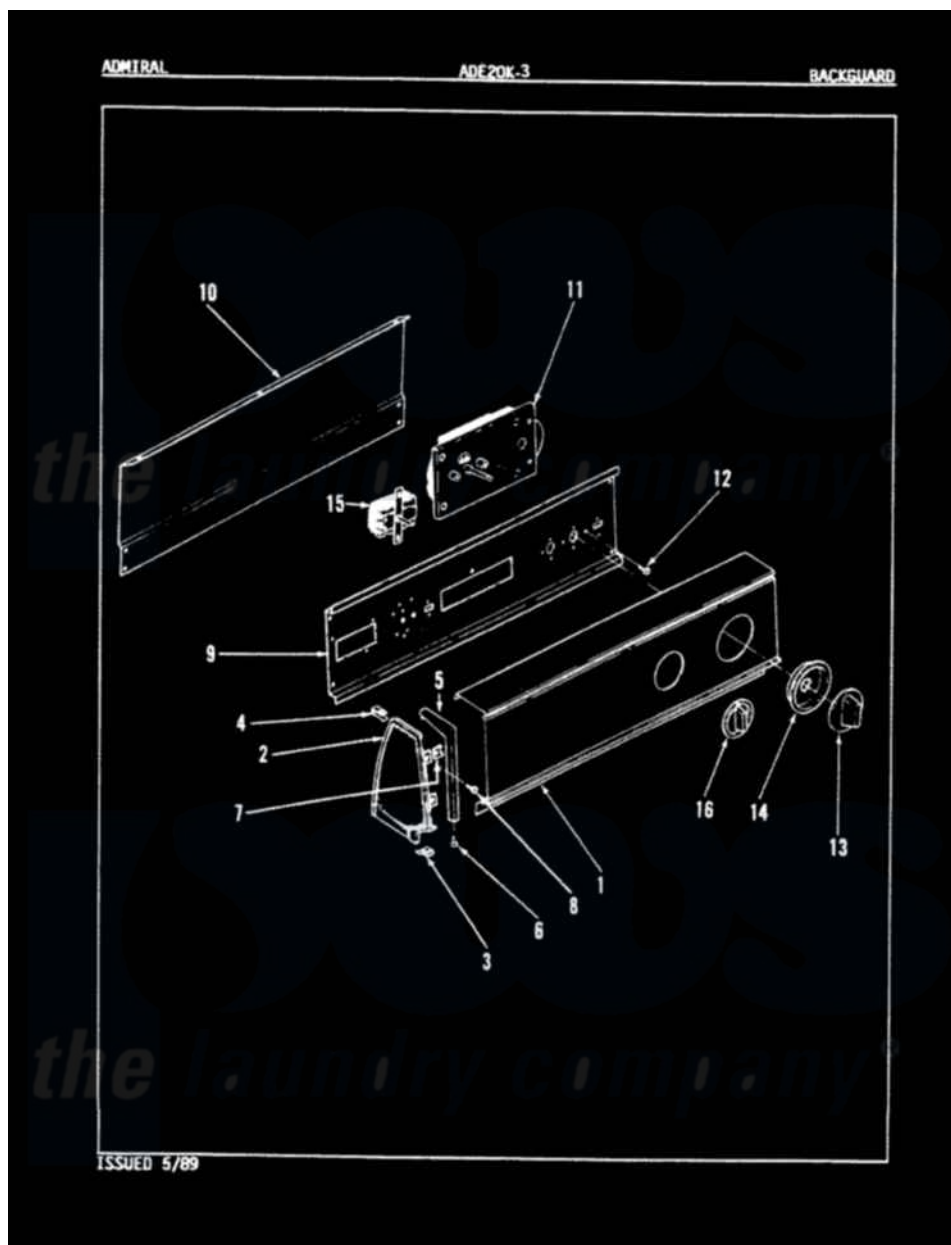

Admiral ADE20K3W 02 - CONTROL PANEL (REV. E-G)

Admiral Residential Admiral ADE20K3W Dryer Parts Parts Diagram 02 - CONTROL PANEL (REV. E-G)
 Click on the part number to view part

Item	Original Part Number	Replaced By	Status	Part Description
1	53-1281		Not Available	CONTROL PANEL
2	35-2487	21001451		Cap- End
"	25-7649	910187		Screw
"	25-7696		Not Available	SCREW, BACKGUARD TO TOP
"	25-7702			Speedclip, End Cap To Control Panel
"	25-7851			Speedclip, End Cap To Top
"	35-2488	21001452		Cap- End
3	25-7691		Not Available	SCREW, END CAP TO TOP
"	25-7851			Speedclip, End Cap To Top
4	25-7435	33002917		Screw, No.10-16
"	25-7852			Speedclip, Rr Shld To End Cap
5	53-0278		Not Available	TRIM, END CAP (LT)
"	53-0277		Not Available	TRIM, END CAP (RT)
6	25-7760			Screw

7	25-7702		Speedclip, End Cap To Control Panel
8	25-3092	90767	Screw, 8A X 3/8 HeX Washer Head Tapping
9	53-1676		Shield, Control
10	35-2688	21001460	Shield, Rear
11	53-1303		Not Available
			TIMER
"	63-6752		Not Available
			TIMER MOTOR
"	53-1758		Timer
"	63-6743	31001484	Resistor Assembly
12	25-0205	216412	Screw, Bracket To Timer
"	25-7435	33002917	Screw, No.10-16
13	53-1533	31001219	Knob Ski
14	53-1356	31001219	Knob Ski
15	53-1265		Not Available
			ROTARY SWITCH
"	25-3092	90767	Screw, 8A X 3/8 HeX Washer Head Tapping
16	35-2185	21001283	Knob, Selector---Piq
"	63-6731	53-1639	Buzzer Assembly
"	25-3092	90767	Screw, 8A X 3/8 HeX Washer Head Tapping