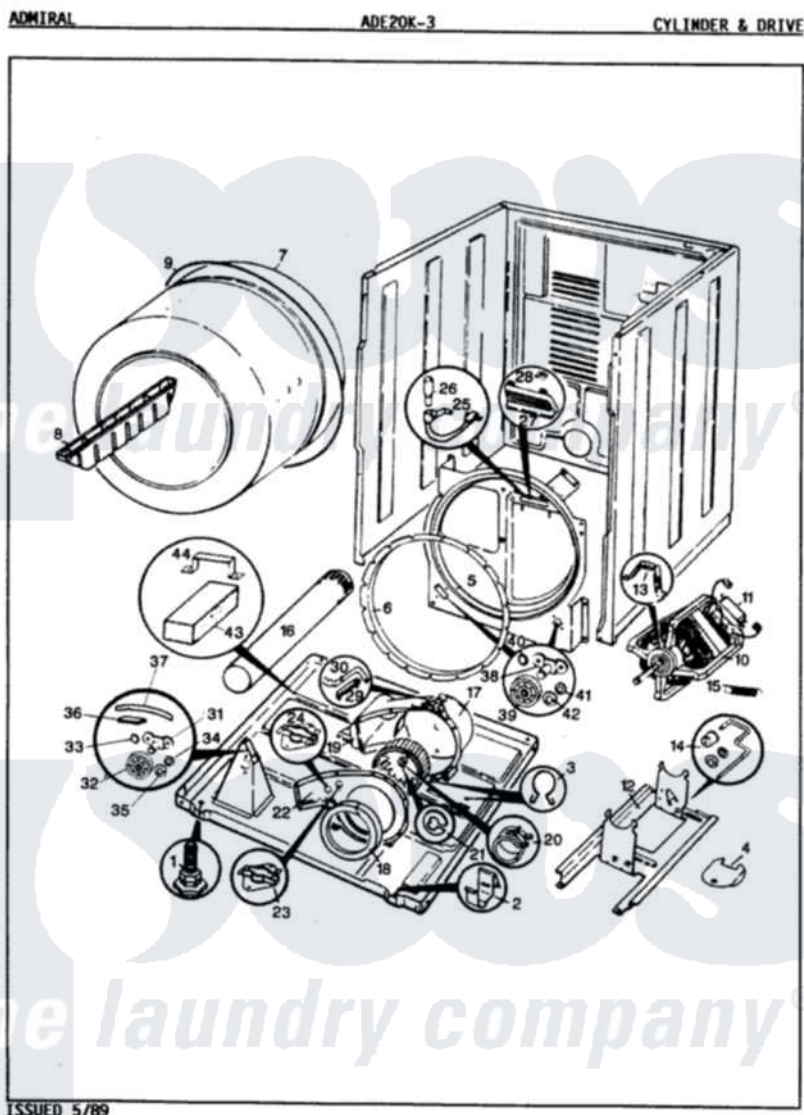

Admiral ADE20K3W 03 - CYLINDER & DRIVE (REV. A-D)

Admiral Residential Admiral ADE20K3W Dryer Parts Parts Diagram 03 - CYLINDER & DRIVE (REV. A-D)
 Click on the part number to view part

Item	Original Part Number	Replaced By	Status	Part Description
1	63-5519		Not Available	LEG, LEVELING
2	53-0120			Clip, Front Panel
3	25-7027	16515		Clip
4	25-7741	W10116760		Screw
"	53-0153		Not Available	SHIELD, WIRING
5	Y02100001	LA-1054		Dryer Bulkhead Kit
"	25-7733	681414		Screw, 10AB X 1/2
6	53-0282	31001637		Seal Assembly, Cylinder Front
7	53-1250			Cylinder
8	25-7759	3196164		Screw
"	Y02100002		Not Available	BAFFLE (WHT)
9	53-1080	341241		Belt
"	LA-1004			Motor Mtg. Kit
10	53-0189	LA-1004		Motor Mtg. Kit
11	53-0936	LA-1004		Motor Mtg. Kit
12	53-0105		Not Available	BRACKET