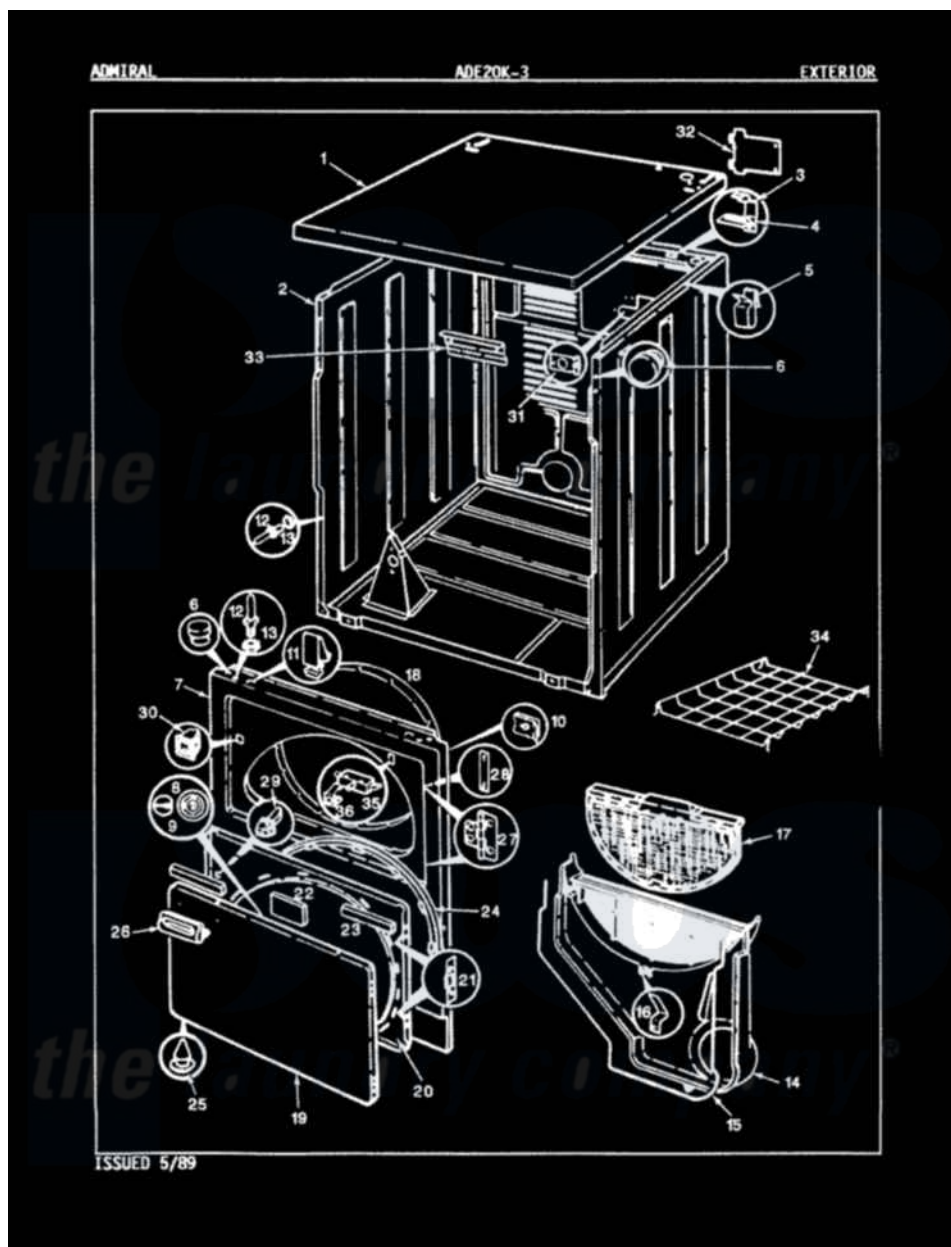

# Admiral ADE20K3W 06 - EXTERIOR (REV. E-G)

Admiral Residential Admiral ADE20K3W Dryer Parts Parts Diagram 06 - EXTERIOR (REV. E-G)  
 Click on the part number to view part

Item	Original Part Number	Replaced By	Status	Part Description
1	53-1711		Not Available	CABINET TOP (DRYER)
2	53-1644	<a href="#">31001714</a>		Cabinet And Base Assembly
3	<a href="#">63-5712</a>			Hinge, Cabinet Top
4	25-3092	<a href="#">90767</a>		Screw, 8A X 3/8 HeX Washer Head Tapping
"	<a href="#">33-0930</a>			Pad, Top Hinge
5	<a href="#">25-3034</a>			Clip, Wiring
6	<a href="#">33-2653</a>			Bumper, Cabinet
7	53-0726	<a href="#">31001771</a>		Panel, Front
10	25-7820	<a href="#">489478</a>		Screw, 8 X 1/2
"	25-7817		Not Available	CLIP, U-TYPE
11	<a href="#">25-7220</a>			Clip, Cabinet Top
12	63-6148	<a href="#">53-0643</a>		Pin, Locator
13	<a href="#">53-0200</a>			Sleeve, Locator Pin
"	25-0224	<a href="#">3400029</a>		Nut, Adapter Plate
14	25-7810	<a href="#">415013-35</a>		Screw
"	53-1299	<a href="#">12001324</a>		Duct Kit, Collector