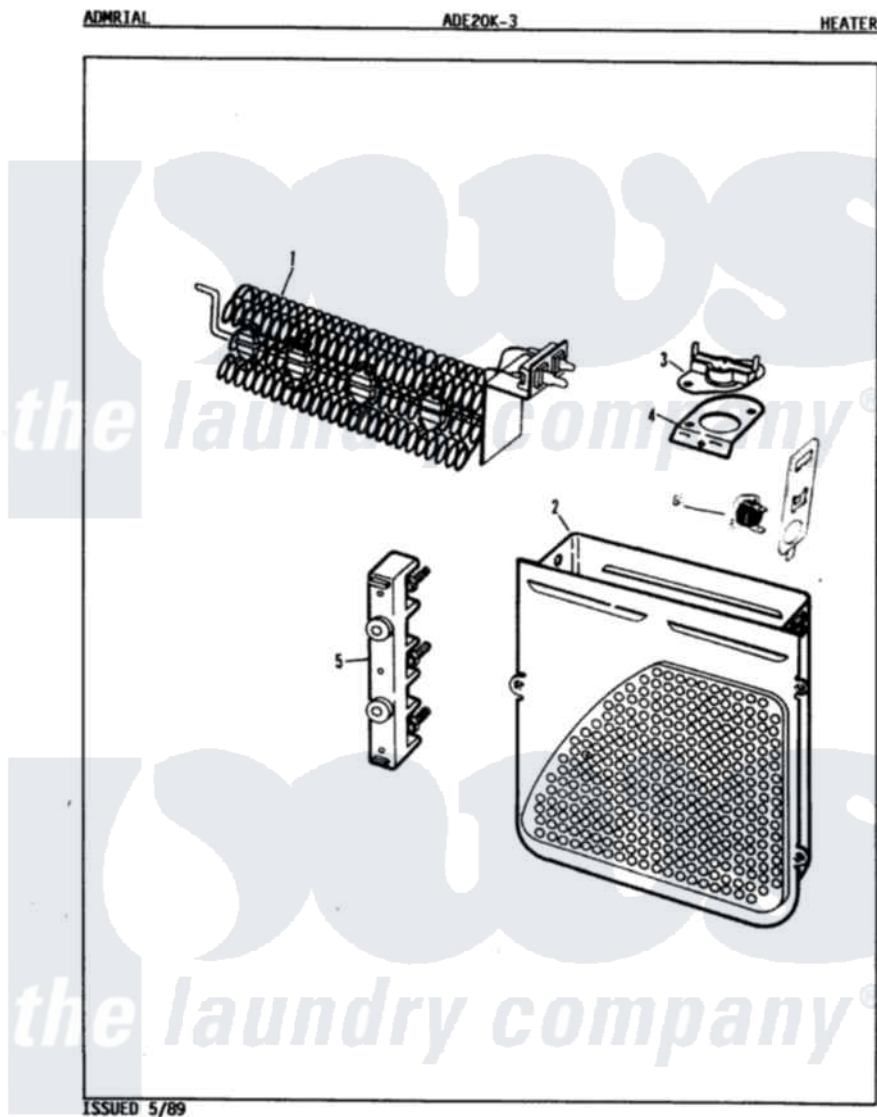

Admiral ADE20K3W 07 - HEATER (REV. A-D)

Admiral Residential Admiral ADE20K3W Dryer Parts Parts Diagram 07 - HEATER (REV. A-D)
 Click on the part number to view part

Item	Original Part Number	Replaced By	Status	Part Description
1	25-7863			Screw
"	53-0919	LA-1044		Element
2	25-7819	M0217225		Screw
"	53-1232			Heater Housing Assembly
3	53-0771			Thermostat, Hi-Limit
"	25-3083	212951		Screw, No.6-32 X 1/4 Inch
4	53-1181			Bracket, Thermal Fuse
"	53-0285			Bracket, Thermostat
"	25-7741	W10116760		Screw
5	63-5577-1		Not Available	MANUAL, USE & CARE
"	25-0027	112432		Nut
"	25-7803	3400074		Screw
"	25-6124		Not Available	NUT
"	25-3123		Not Available	WASHER, CUP
"	25-3122			Washer, Flat
"	53-0166	53-1518		Block, Terminal