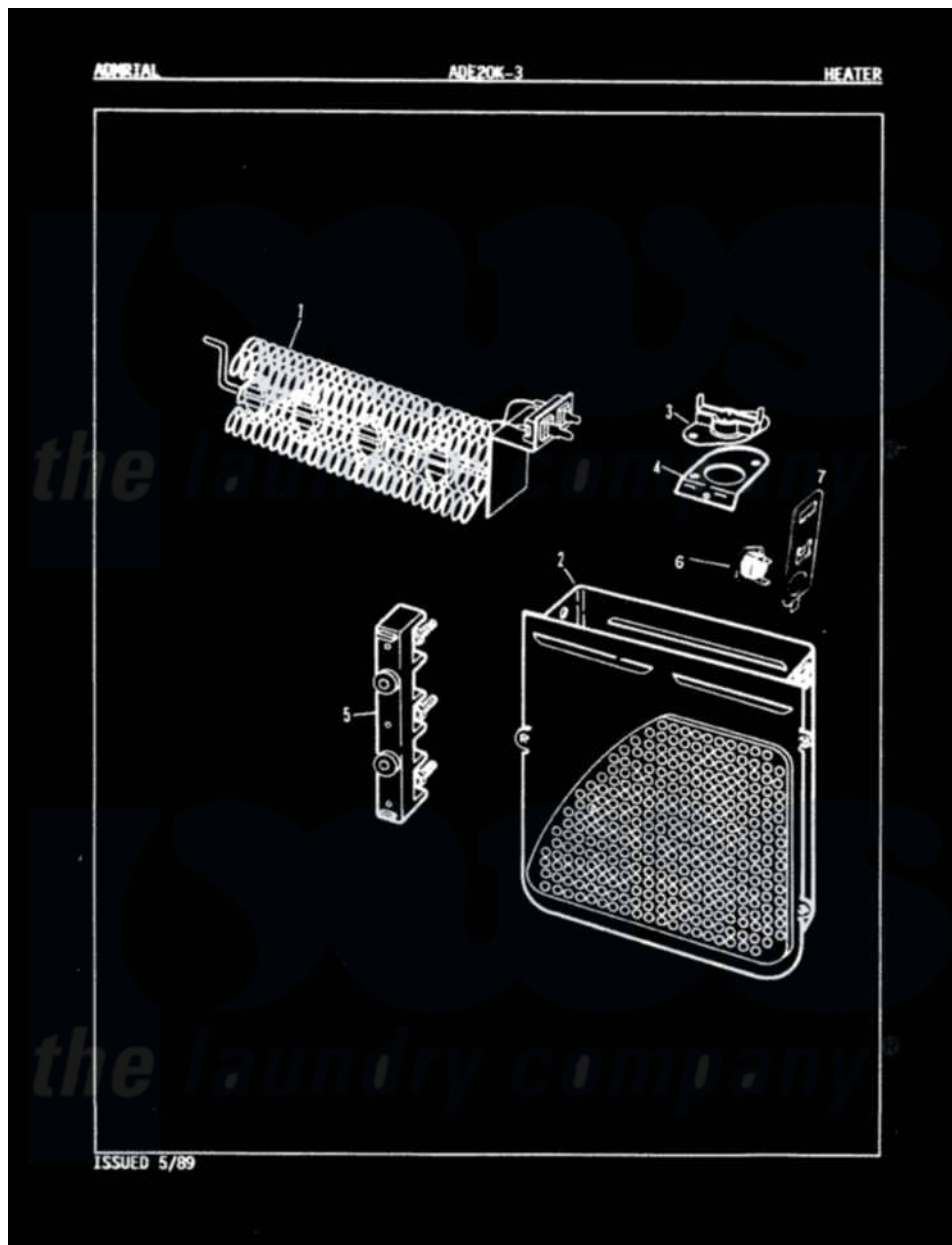

Admiral ADE20K3W 08 - HEATER (REV. E-G)

Admiral Residential Admiral ADE20K3W Dryer Parts Parts Diagram 08 - HEATER (REV. E-G)
 Click on the part number to view part

Item	Original Part Number	Replaced By	Status	Part Description
1	25-7863			Screw
"	53-0919	LA-1044		Element
2	25-7819	M0217225		Screw
"	53-1232			Heater Housing Assembly
3	53-0771			Thermostat, Hi-Limit
"	25-3083	212951		Screw, No.6-32 X 1/4 Inch
4	53-0285			Bracket, Thermostat
"	25-7741	W10116760		Screw
5	25-0027	112432		Nut
"	25-7803	3400074		Screw
"	25-6124		Not Available	NUT
"	25-3123		Not Available	WASHER, CUP
"	25-3122			Washer, Flat
"	53-0166	53-1518		Block, Terminal
6	53-1182			Fuse, Thermal
7	53-1181			Bracket, Thermal Fuse