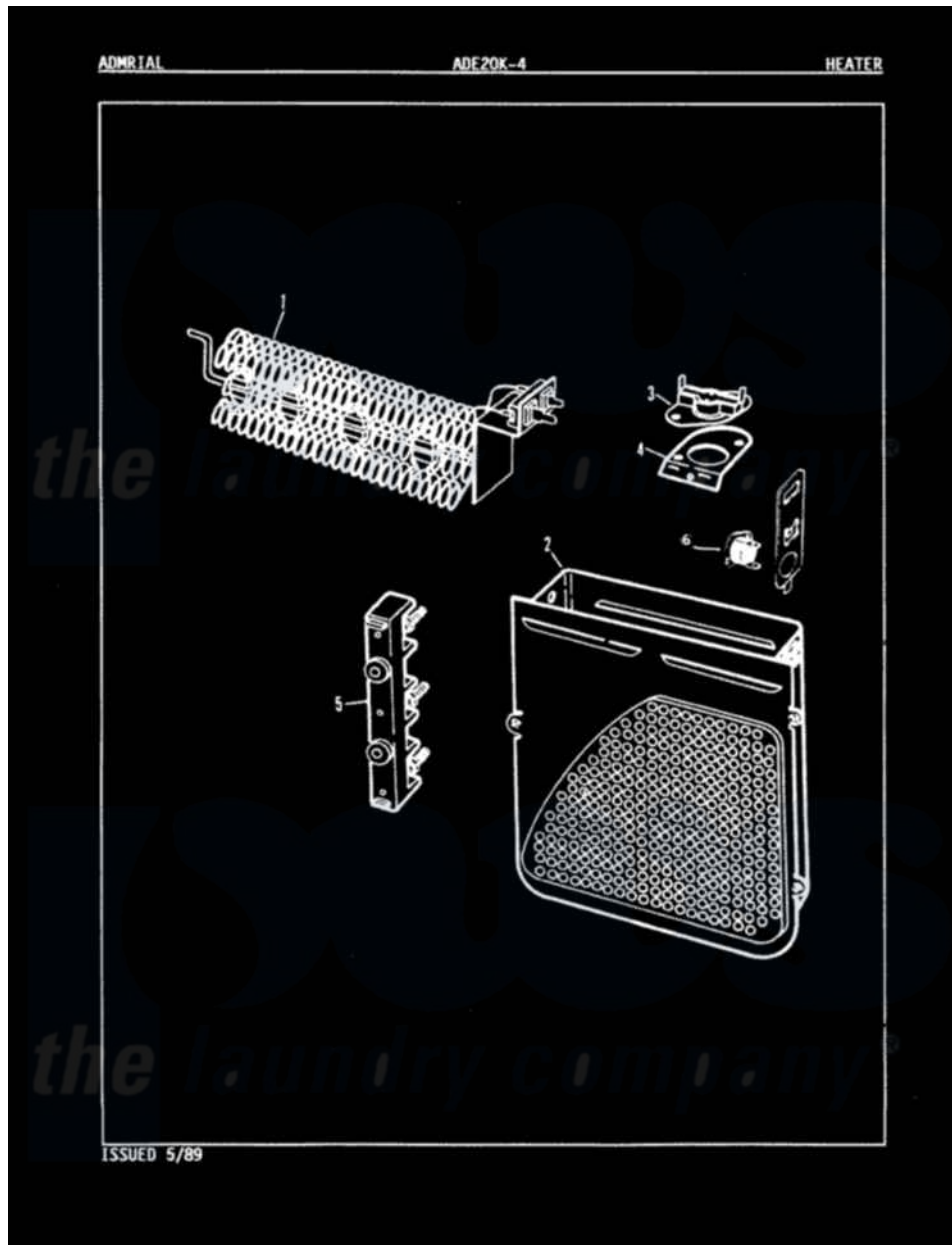

# Admiral ADE20K4A 03 - HEATER (REV. A)

Admiral Residential Admiral ADE20K4A Dryer Parts Parts Diagram 03 - HEATER (REV. A)  
 Click on the part number to view part

Item	Original Part Number	Replaced By	Status	Part Description
1	53-0920	<a href="#">LA-1044</a>		Element
"	<a href="#">25-7863</a>			Screw
2	<a href="#">53-1232</a>			Heater Housing Assembly
"	25-7819	<a href="#">M0217225</a>		Screw
3	<a href="#">53-0771</a>			Thermostat, Hi-Limit
4	<a href="#">53-1181</a>			Bracket, Thermal Fuse
"	25-7741	<a href="#">W10116760</a>		Screw
5	53-0166	<a href="#">53-1518</a>		Block, Terminal
"	25-7803	<a href="#">3400074</a>		Screw
"	25-6124		Not Available	NUT
"	25-3123		Not Available	WASHER, CUP
"	<a href="#">25-3122</a>			Washer, Flat
"	25-0027	<a href="#">112432</a>		Nut
6	<a href="#">53-1182</a>			Fuse, Thermal