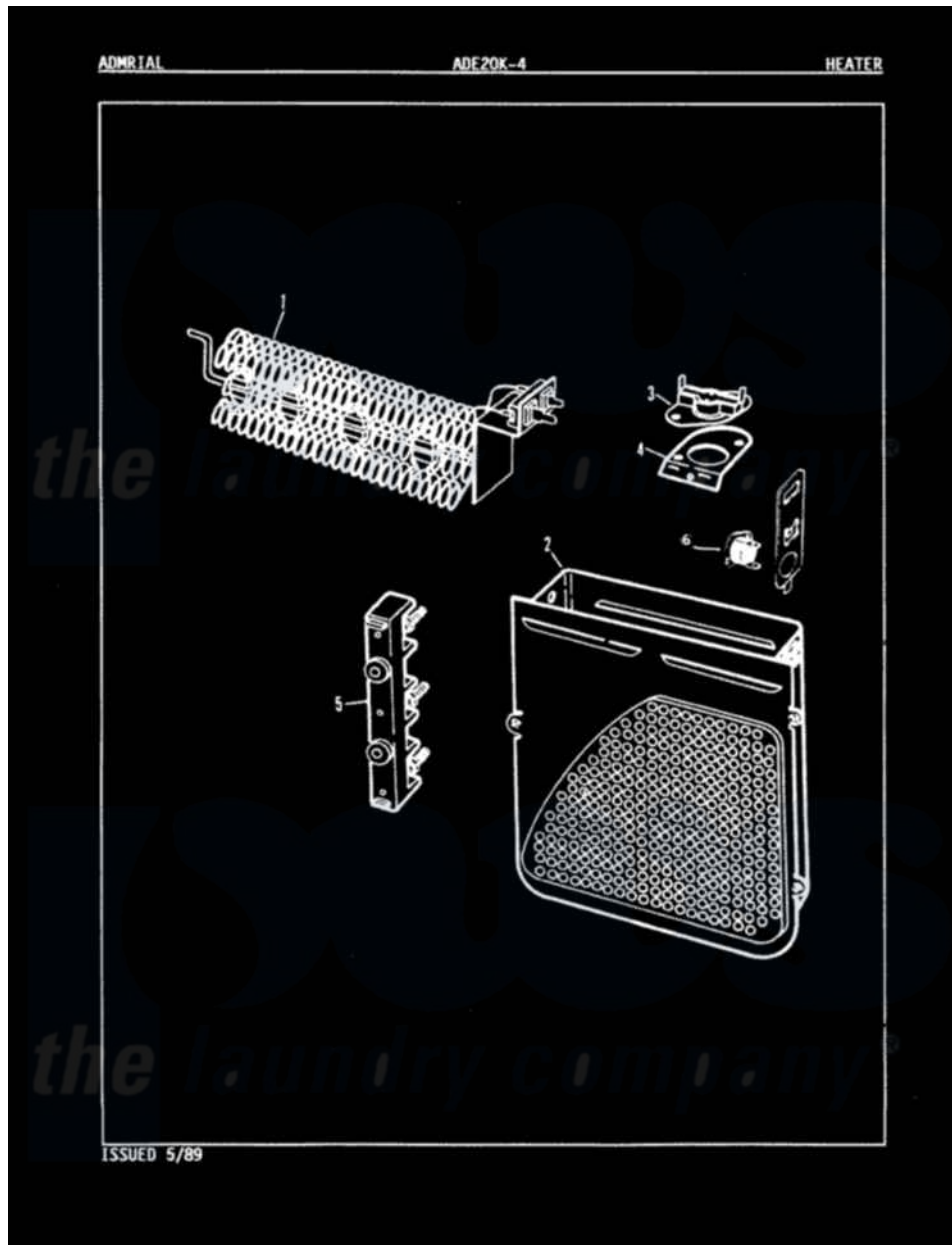

Admiral ADE20K4H 03 - HEATER (REV. A)

Admiral Residential Admiral ADE20K4H Dryer Parts Parts Diagram 03 - HEATER (REV. A)
 Click on the part number to view part

Item	Original Part Number	Replaced By	Status	Part Description
1	53-0920	LA-1044		Element
"	25-7863			Screw
2	53-1232			Heater Housing Assembly
"	25-7819	M0217225		Screw
3	53-0771			Thermostat, Hi-Limit
4	53-1181			Bracket, Thermal Fuse
"	25-7741	W10116760		Screw
5	53-0166	53-1518		Block, Terminal
"	25-7803	3400074		Screw
"	25-6124		Not Available	NUT
"	25-3123		Not Available	WASHER, CUP
"	25-3122			Washer, Flat
"	25-0027	112432		Nut
6	53-1182			Fuse, Thermal