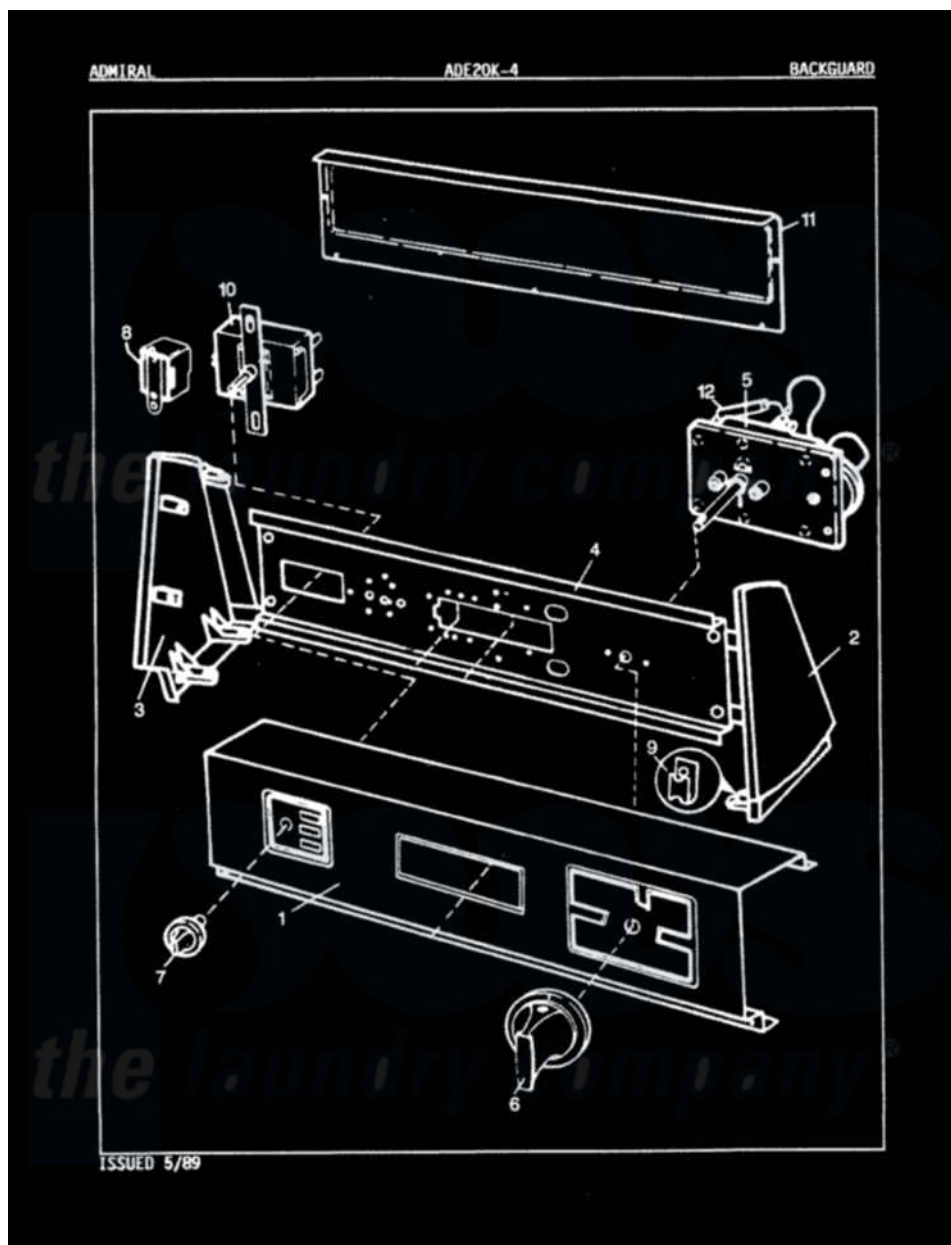

Admiral ADE20K4W 01 - CONTROL PANEL (REV. A)

Admiral Residential Admiral ADE20K4W Dryer Parts Parts Diagram 01 - CONTROL PANEL (REV. A)
 Click on the part number to view part

Item	Original Part Number	Replaced By	Status	Part Description
1	25-7702			Speedclip, End Cap To Control Panel
"	25-7649	910187		Screw
"	53-1280		Not Available	CONTROL PANEL
2	53-0265			LH Endcap
3	25-7760			Screw
"	53-0277		Not Available	TRIM, END CAP (RT)
"	53-0278		Not Available	TRIM, END CAP (LT)
"	53-0264			RH Endcap
4	25-3092	90767		Screw, 8A X 3/8 HeX Washer Head Tapping
"	25-7702			Speedclip, End Cap To Control Panel
"	53-0323		Not Available	CONTROL SHIELD
5	25-0088	489483		Screw 10-32 X 1/2
"	53-1300		Not Available	TIMER
"	63-5685	63-5613		Timer

6	53-1533	31001219		Knob Ski
"	25-6044			Set Screw
7	35-2185	21001283		Knob, Selector---Piq
8	63-6731	53-1639		Buzzer Assembly
"	25-3092	90767		Screw, 8A X 3/8 HeX Washer Head Tapping
9	25-7702			Speedclip, End Cap To Control Panel
10	25-3092	90767		Screw, 8A X 3/8 HeX Washer Head Tapping
"	53-0346	53-1263		Rotary Switch
11	25-3092	90767		Screw, 8A X 3/8 HeX Washer Head Tapping
"	25-7435	33002917		Screw, No.10-16
"	25-7852			Speedclip, Rr Shld To End Cap
"	25-7851			Speedclip, End Cap To Top
"	34-9487		Not Available	PLATE, REINFORCEMENT
"	53-0268	21001460		Shield, Rear
"	25-7697	25-2219		Screw
12	25-7712		Not Available	SCREW
"	33-8541		Not Available	SWITCH PAD
"	63-6743	31001484		Resistor Assembly
"	35-0385			Pushbutton
"	53-1296			Switch
"	33-6621		Not Available	BRACKET, SWITCH