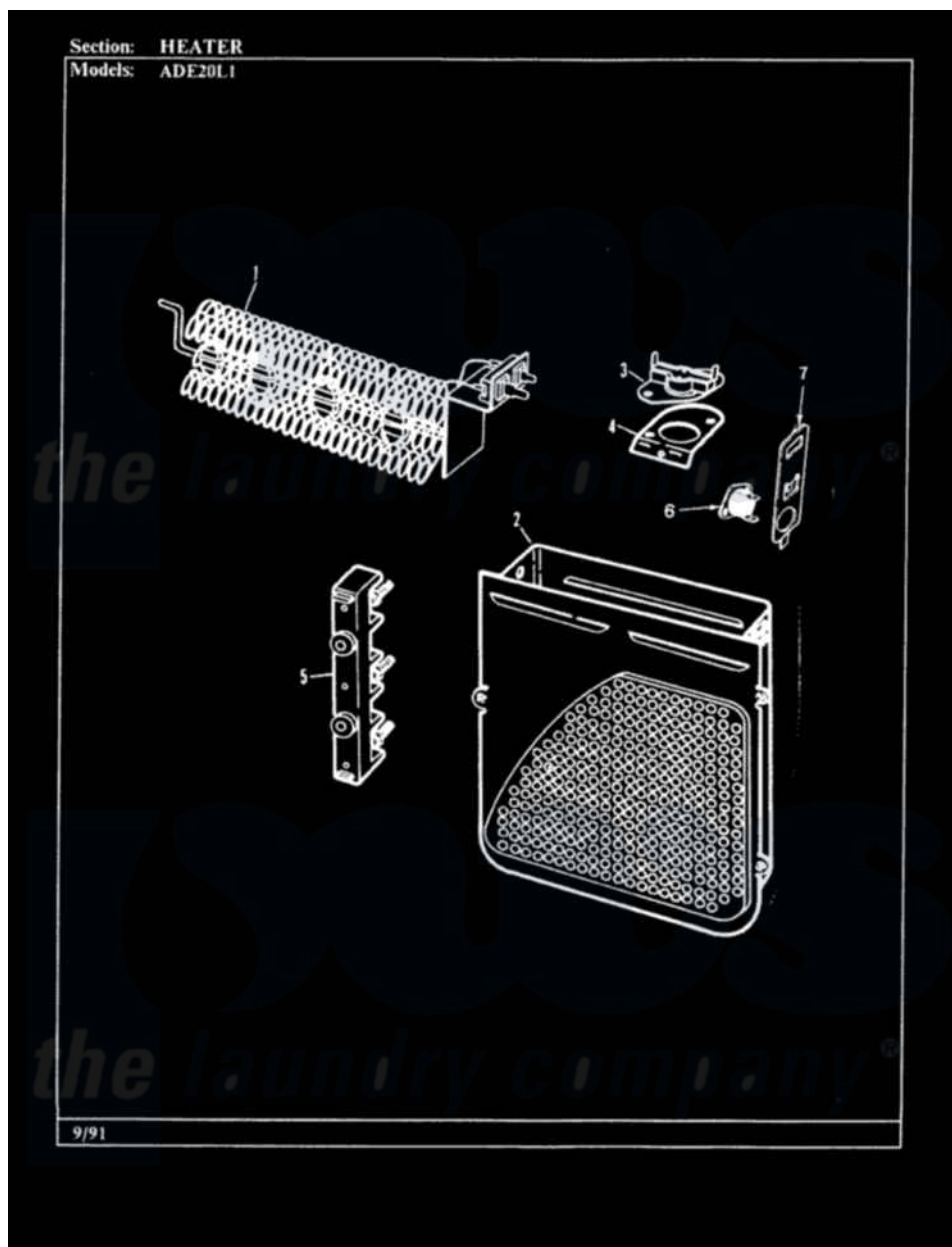

Admiral ADE20L1A 02 - HEATER (REV. A-C)

Admiral Residential Admiral ADE20L1A Dryer Parts Parts Diagram 02 - HEATER (REV. A-C)
 Click on the part number to view part

Item	Original Part Number	Replaced By	Status	Part Description
1	25-7863			Screw
"	53-0920	LA-1044		Element
2	25-7819	M0217225		Screw
"	53-1232			Heater Housing Assembly
3	53-0771			Thermostat, Hi-Limit
"	25-3083	212951		Screw, No.6-32 X 1/4 Inch
4	53-0285			Bracket, Thermostat
"	25-7741	W10116760		Screw
5	53-0166	53-1518		Block, Terminal
"	25-6124		Not Available	NUT
"	25-3123		Not Available	WASHER, CUP
"	25-3122			Washer, Flat
"	25-7803	3400074		Screw
6	53-1182			Fuse, Thermal
7	53-1181			Bracket, Thermal Fuse
NI	25-0027	112432		Nut