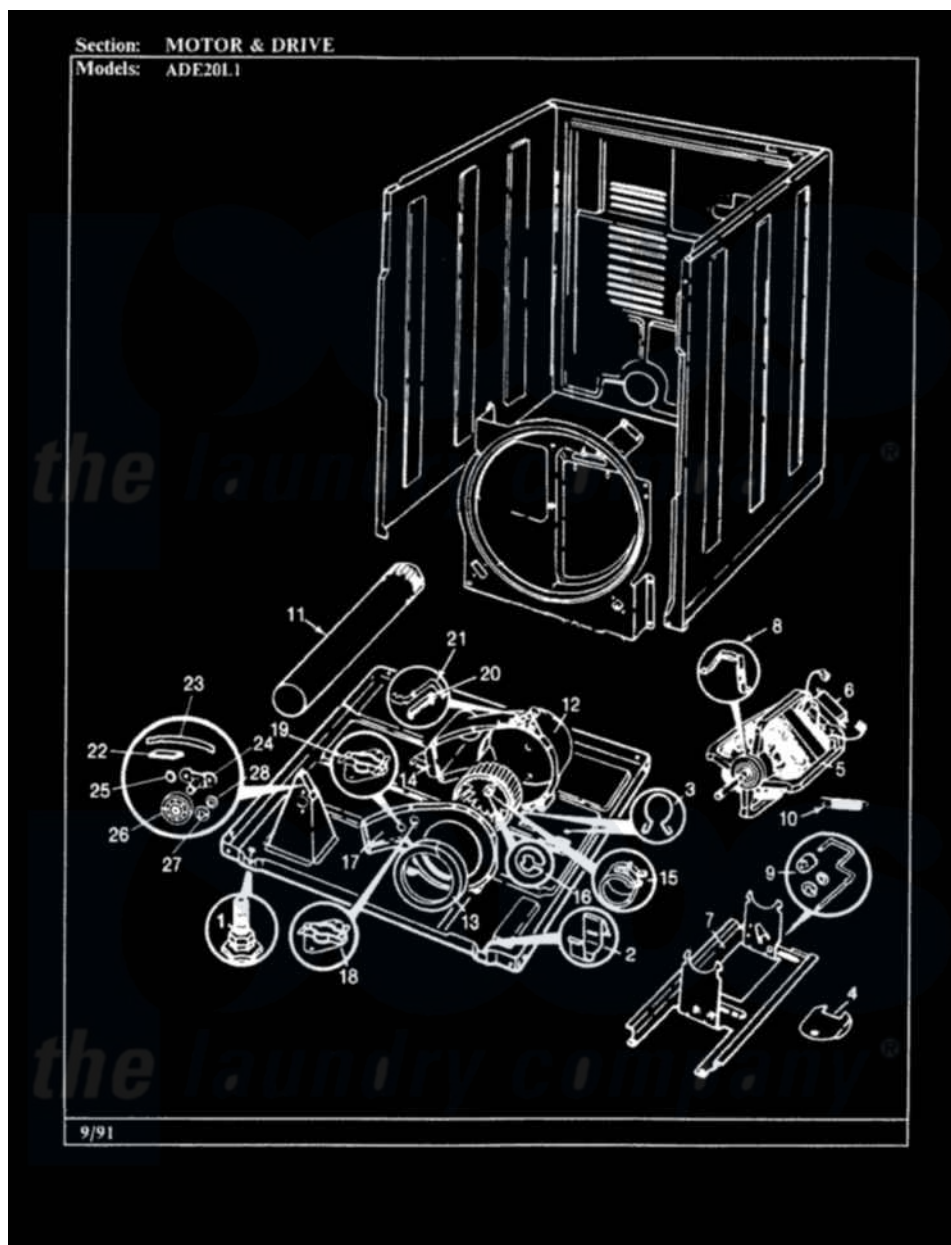

Admiral ADE20L1A 03 - MOTOR & DRIVE (REV. A-C)

Admiral Residential Admiral ADE20L1A Dryer Parts Parts Diagram 03 - MOTOR & DRIVE (REV. A-C)

Click on the part number to view part

Item	Original Part Number	Replaced By	Status	Part Description
1	63-5519		Not Available	LEG, LEVELING
2	53-0120			Clip, Front Panel
3	25-7027	16515		Clip
4	LA-1004			Motor Mtg. Kit
"	25-7741	W10116760		Screw
"	53-0153		Not Available	SHIELD, WIRING
5	53-1041	LA-1004		Motor Mtg. Kit
"	53-2275	W10410996		Motor-Drive
6	53-0693	53-0332		Motor Switch
7	53-0852		Not Available	MOTOR BRACKET
"	25-7811		Not Available	SCREW
"	53-0932	31001535		Pulley, Motor
8	53-0214	660658		Clamp, Motor Mounting 343481 685441
"	25-7699		Not Available	STRAIN RELIEF
"	25-7674			Screw
9	25-7815			Washer

"	25-7957		Pushnut
"	53-0764	53-2366	Idler Arm
"	53-1628	31001344	Pulley, Idler
"	53-1650	Not Available	IDLER ASSY
"	53-2250	53-2287	Idler Assembly
"	53-2287		Idler Assembly
10	53-2209	31001465	Spring, Idler
"	53-1648		Idler Spring
11	25-2134	W10116760	Screw
"	53-0134		Duct, Exhaust
12	53-1801		Housing, Blower
"	53-0774	Not Available	BLOWER HOUSING
13	53-0203	12001324	Duct Kit, Collector
14	53-0106		Blower Wheel
15	25-7823	312967	Clamp, Blower Housing
16	25-7855		Ring, Retaining
17	53-1934		Cover, Blower Housing
"	53-1023		Blower Cover
"	25-7807	33002917	Screw, No.10-16
"	53-1026		Guide, Vane Inlet
"	25-2134	W10116760	Screw
18	53-1107		Thermostat, Control
19	W10124350	Not Available	NOT REQUIRED PART OR SEE NOTE NOT REQUIRED
"	25-2134	W10116760	Screw
20	53-0182	31001356	Pad, Glide
21	LA-1007	12002126	Reinforcement Brace/Glide Kit
"	53-0183	31001469	Glide, Tumbler
22	53-1684	31001356	Pad, Glide
23	53-2273	31001470	Glide, Tumbler
"	LA-1008		Rr Roller Kit
24	53-0198		Support Assembly
25	25-7813		Spacer
26	53-0642	31001096	Roller
27	25-7854		Ring, Retaining
28	25-7814		Washer