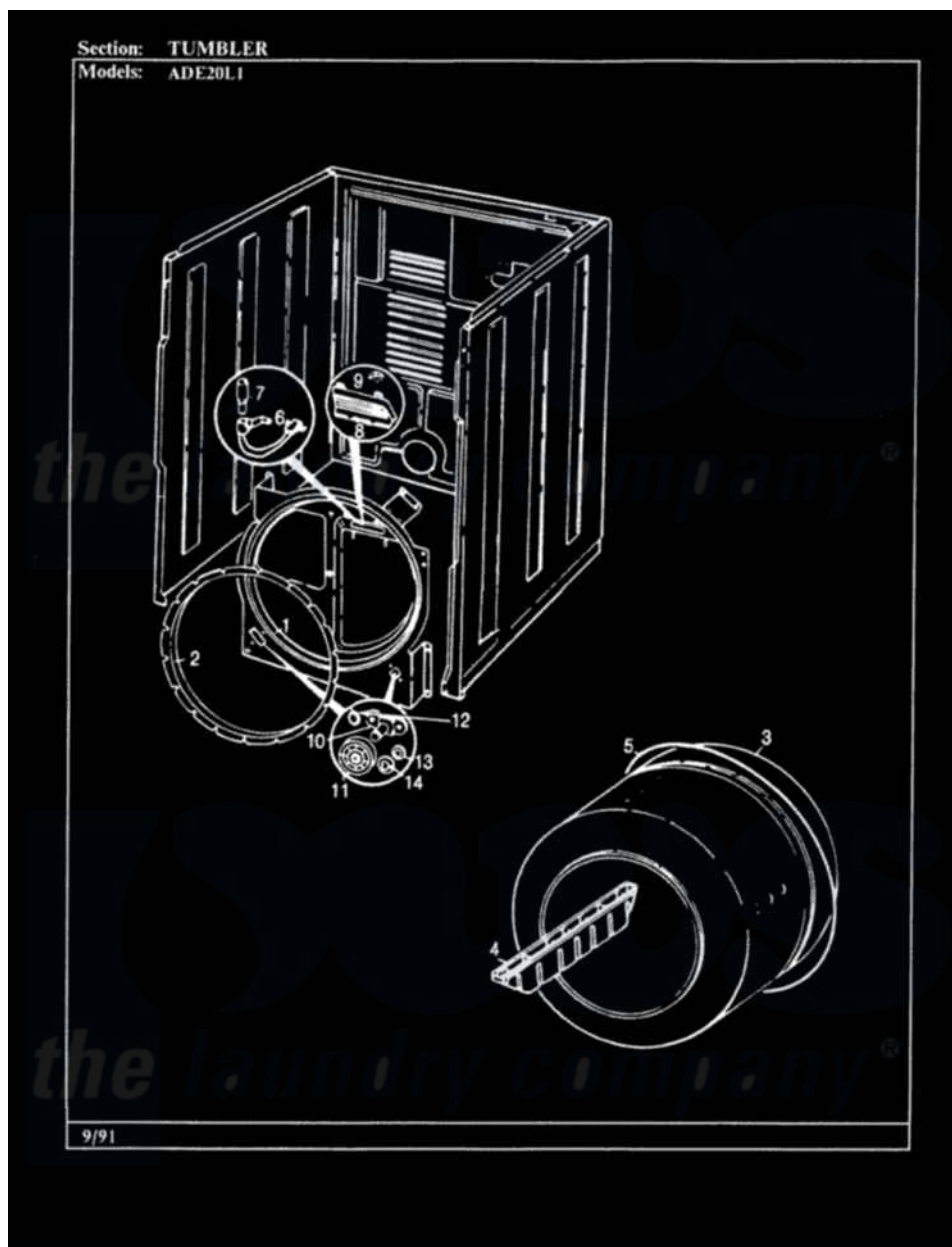

Admiral ADE20L1A 04 - TUMBLER (REV. A-C)

Admiral Residential Admiral ADE20L1A Dryer Parts Parts Diagram 04 - TUMBLER (REV. A-C)
 Click on the part number to view part

Item	Original Part Number	Replaced By	Status	Part Description
1	25-7733	681414		Screw, 10AB X 1/2
"	53-1703	LA-1054		Dryer Bulkhead Kit
2	53-0282	31001637		Seal Assembly, Cylinder Front
3	53-0178	53-1250		Cylinder
4	25-7759	3196164		Screw
"	53-0117		Not Available	BAFFLE, GRAY
5	53-1512		Not Available	BELT, DRIVE
6	W10124350		Not Available	NOT REQUIRED PART OR SEE NOTE LAMP, SOCKET
7	W10124350		Not Available	NOT REQUIRED PART OR SEE NOTE LAMP
8	W10124350		Not Available	NOT REQUIRED PART OR SEE NOTE LENS, CYLINDER LIGHT
9	W10124350		Not Available	NOT REQUIRED PART OR SEE NOTE CLIP, LENS TO BULKHEAD
"	LA-1006			Glide Kit, Tumbler
				Support Assembly, Cylinder

10	53-0197		Support Assembly-Cylinder Rear
"	25-7101	3351614	Screw, Gearcase Cover Mounting
11	53-0642	31001096	Roller
12	25-7813		Spacer
13	25-7814		Washer
14	LA-1008		Rr Roller Kit
"	25-7854		Ring, Retaining