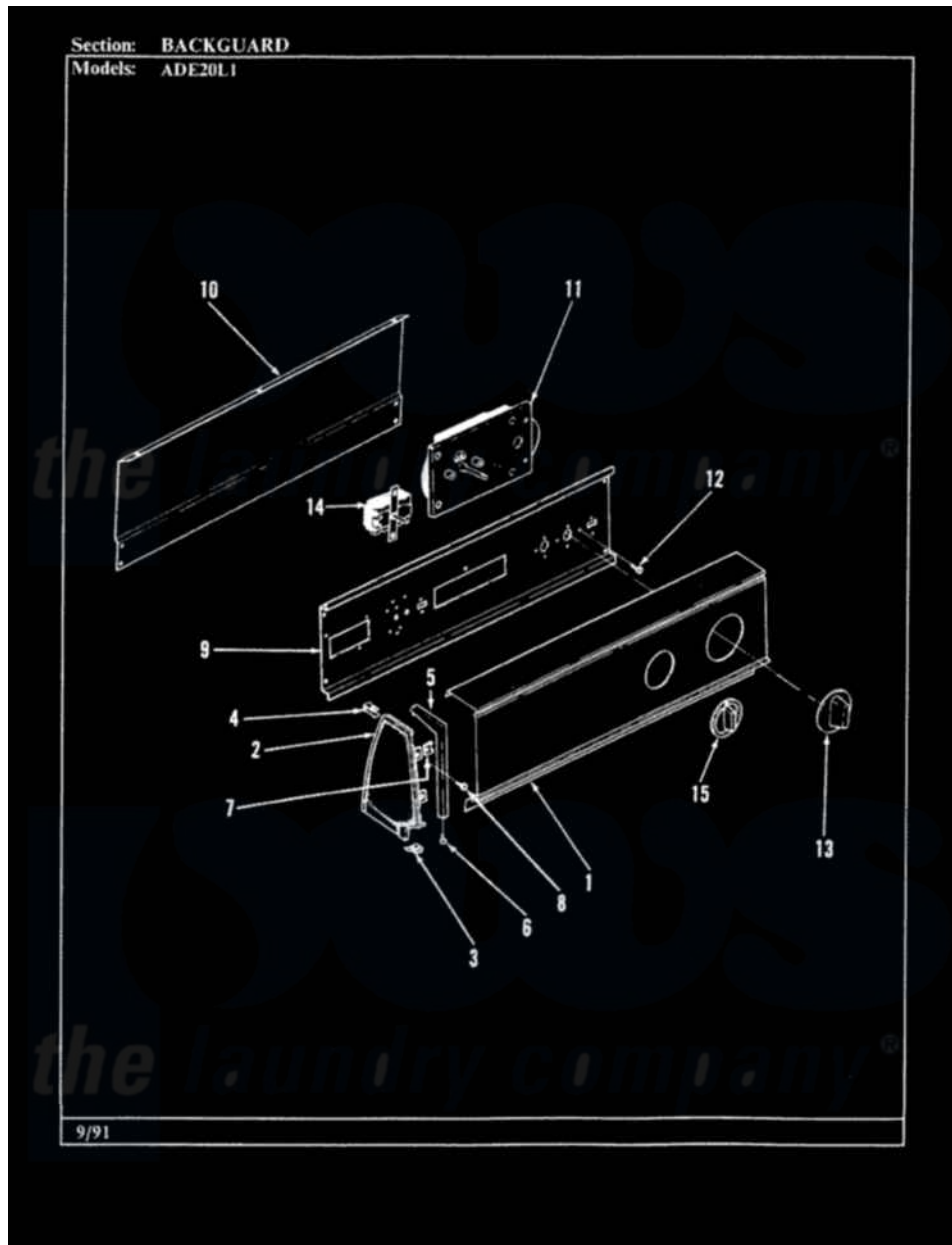

Admiral ADE20L1H 01 - CONTROL PANEL (REV. A-C)

Admiral Residential Admiral ADE20L1H Dryer Parts Parts Diagram 01 - CONTROL PANEL (REV. A-C)
 Click on the part number to view part

Item	Original Part Number	Replaced By	Status	Part Description
1	53-1525		Not Available	CONTROL PANEL
2	35-2488	21001452		Cap- End
"	25-7649	910187		Screw
"	25-7702			Speedclip, End Cap To Control Panel
"	35-2487	21001451		Cap- End
3	25-7851			Speedclip, End Cap To Top
"	25-7697	25-2219		Screw
4	25-7435	33002917		Screw, No.10-16
5	53-0277		Not Available	TRIM, END CAP (RT)
"	53-0278		Not Available	TRIM, END CAP (LT)
6	25-7760			Screw
7	25-7702			Speedclip, End Cap To Control Panel
8	25-3092	90767		Screw, 8A X 3/8 HeX Washer Head Tapping
9	53-1676			Shield, Control

10	35-2688	21001460		Shield, Rear
11	53-0635		Not Available	TIMER MOTOR
"	63-6743	31001484		Resistor Assembly
"	53-1803			Timer
"	53-1547			Timer
12	25-0205	216412		Screw, Bracket To Timer
"	25-7435	33002917		Screw, No.10-16
13	53-1533	31001219		Knob Ski
"	25-3092	90767		Screw, 8A X 3/8 HeX Washer Head Tapping
14	53-1639			Buzzer Assembly
"	53-1267	53-0456		Switch, Selector
"	25-3092	90767		Screw, 8A X 3/8 HeX Washer Head Tapping
15	35-2185	21001283		Knob, Selector---Piq
"	53-1446		Not Available	MANUAL, USE & CARE