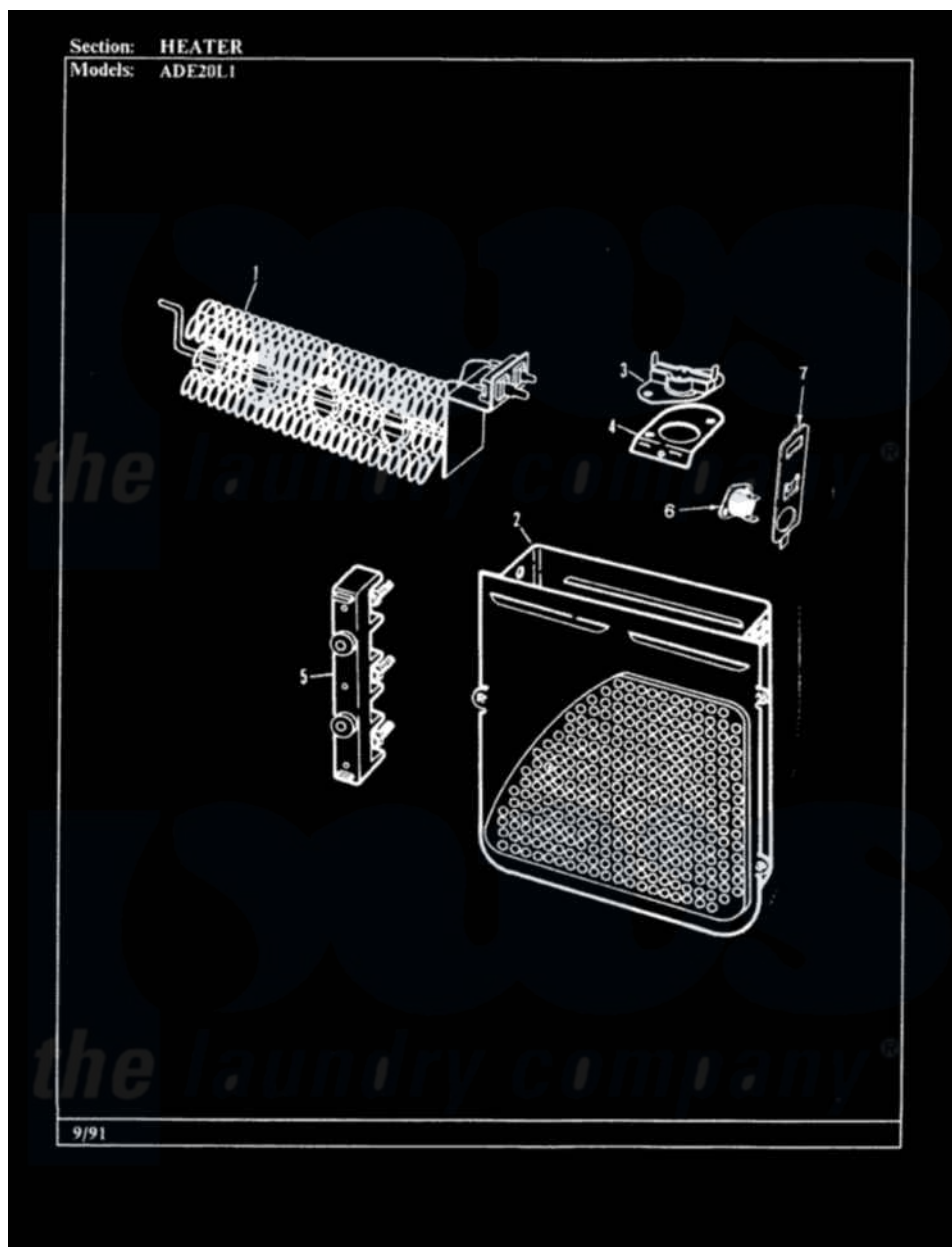

Admiral ADE20L1H 02 - HEATER (REV. A-C)

Admiral Residential Admiral ADE20L1H Dryer Parts Parts Diagram 02 - HEATER (REV. A-C)
 Click on the part number to view part

| Item | Original Part Number | Replaced By | Status | Part Description |
|------|-------------------------|---------------------------|---------------|---------------------------|
| 1 | 25-7863 | | | Screw |
| " | 53-0920 | LA-1044 | | Element |
| 2 | 25-7819 | M0217225 | | Screw |
| " | 53-1232 | | | Heater Housing Assembly |
| 3 | 53-0771 | | | Thermostat, Hi-Limit |
| " | 25-3083 | 212951 | | Screw, No.6-32 X 1/4 Inch |
| 4 | 53-0285 | | | Bracket, Thermostat |
| " | 25-7741 | W10116760 | | Screw |
| 5 | 53-0166 | 53-1518 | | Block, Terminal |
| " | 25-6124 | | Not Available | NUT |
| " | 25-3123 | | Not Available | WASHER, CUP |
| " | 25-3122 | | | Washer, Flat |
| " | 25-7803 | 3400074 | | Screw |
| 6 | 53-1182 | | | Fuse, Thermal |
| 7 | 53-1181 | | | Bracket, Thermal Fuse |
| NI | 25-0027 | 112432 | | Nut |