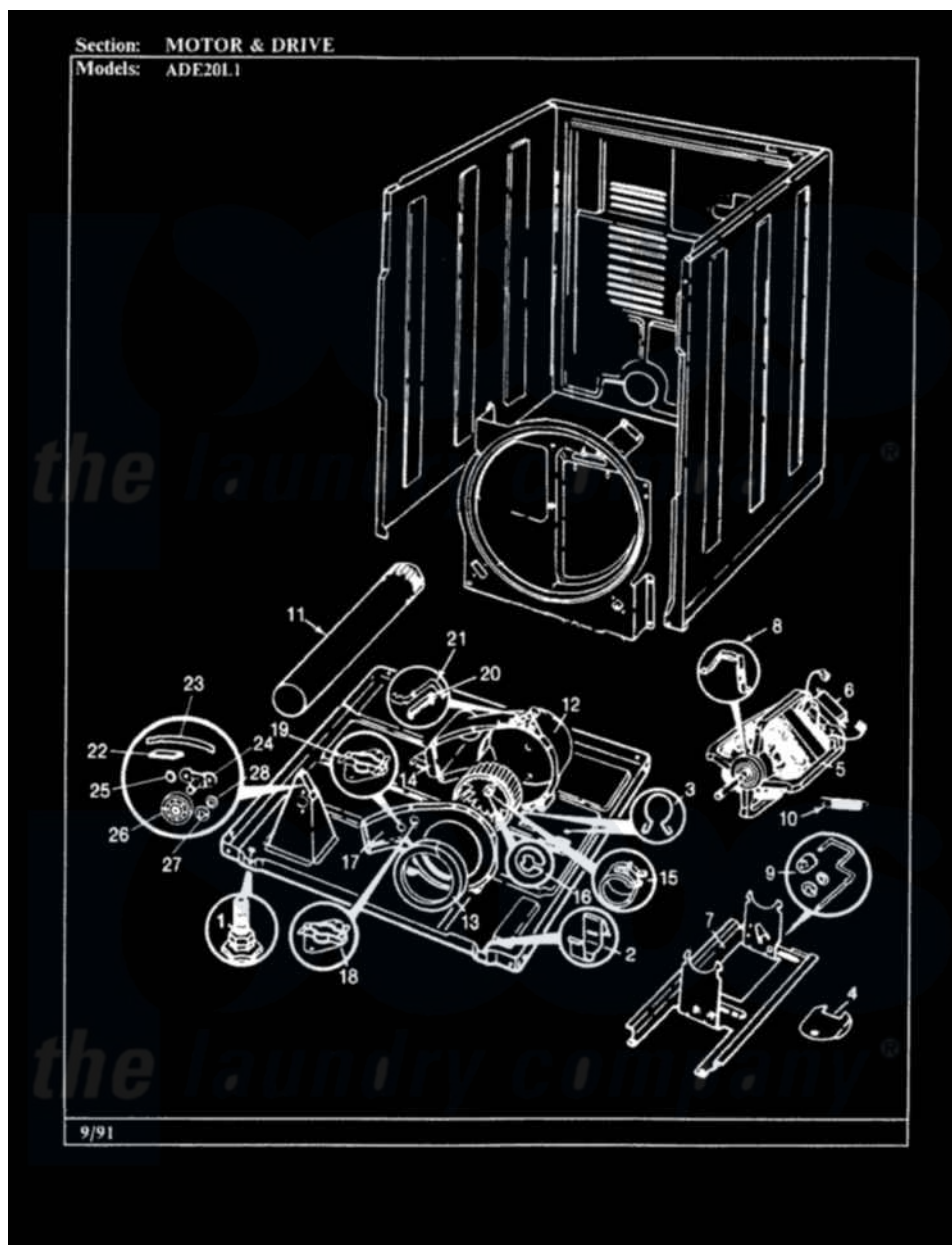

Admiral ADE20L1H 03 - MOTOR & DRIVE (REV. A-C)

Admiral Residential Admiral ADE20L1H Dryer Parts Parts Diagram 03 - MOTOR & DRIVE (REV. A-C)

Click on the part number to view part

Item	Original Part Number	Replaced By	Status	Part Description
1	63-5519		Not Available	LEG, LEVELING
2	53-0120			Clip, Front Panel
3	25-7027	16515		Clip
4	LA-1004			Motor Mtg. Kit
"	25-7741	W10116760		Screw
"	53-0153		Not Available	SHIELD, WIRING
5	53-1041	LA-1004		Motor Mtg. Kit
"	53-2275	W10410996		Motor-Drive
6	53-0693	53-0332		Motor Switch
7	53-0852		Not Available	MOTOR BRACKET
"	25-7811		Not Available	SCREW
"	53-0932	31001535		Pulley, Motor
8	53-0214	660658		Clamp, Motor Mounting 343481 685441
"	25-7699		Not Available	STRAIN RELIEF
"	25-7674			Screw
9	25-7815			Washer

"	25-7957		Pushnut
"	53-0764	53-2366	Idler Arm
"	53-1628	31001344	Pulley, Idler
"	53-1650	Not Available	IDLER ASSY
"	53-2250	53-2287	Idler Assembly
"	53-2287		Idler Assembly
10	53-2209	31001465	Spring, Idler
"	53-1648		Idler Spring
11	25-2134	W10116760	Screw
"	53-0134		Duct, Exhaust
12	53-1801		Housing, Blower
"	53-0774	Not Available	BLOWER HOUSING
13	53-0203	12001324	Duct Kit, Collector
14	53-0106		Blower Wheel
15	25-7823	312967	Clamp, Blower Housing
16	25-7855		Ring, Retaining
17	53-1934		Cover, Blower Housing
"	53-1023		Blower Cover
"	25-7807	33002917	Screw, No.10-16
"	53-1026		Guide, Vane Inlet
"	25-2134	W10116760	Screw
18	53-1107		Thermostat, Control
19	W10124350	Not Available	NOT REQUIRED PART OR SEE NOTE NOT REQUIRED
"	25-2134	W10116760	Screw
20	53-0182	31001356	Pad, Glide
21	LA-1007	12002126	Reinforcement Brace/Glide Kit
"	53-0183	31001469	Glide, Tumbler
22	53-1684	31001356	Pad, Glide
23	53-2273	31001470	Glide, Tumbler
"	LA-1008		Rr Roller Kit
24	53-0198		Support Assembly
25	25-7813		Spacer
26	53-0642	31001096	Roller
27	25-7854		Ring, Retaining
28	25-7814		Washer