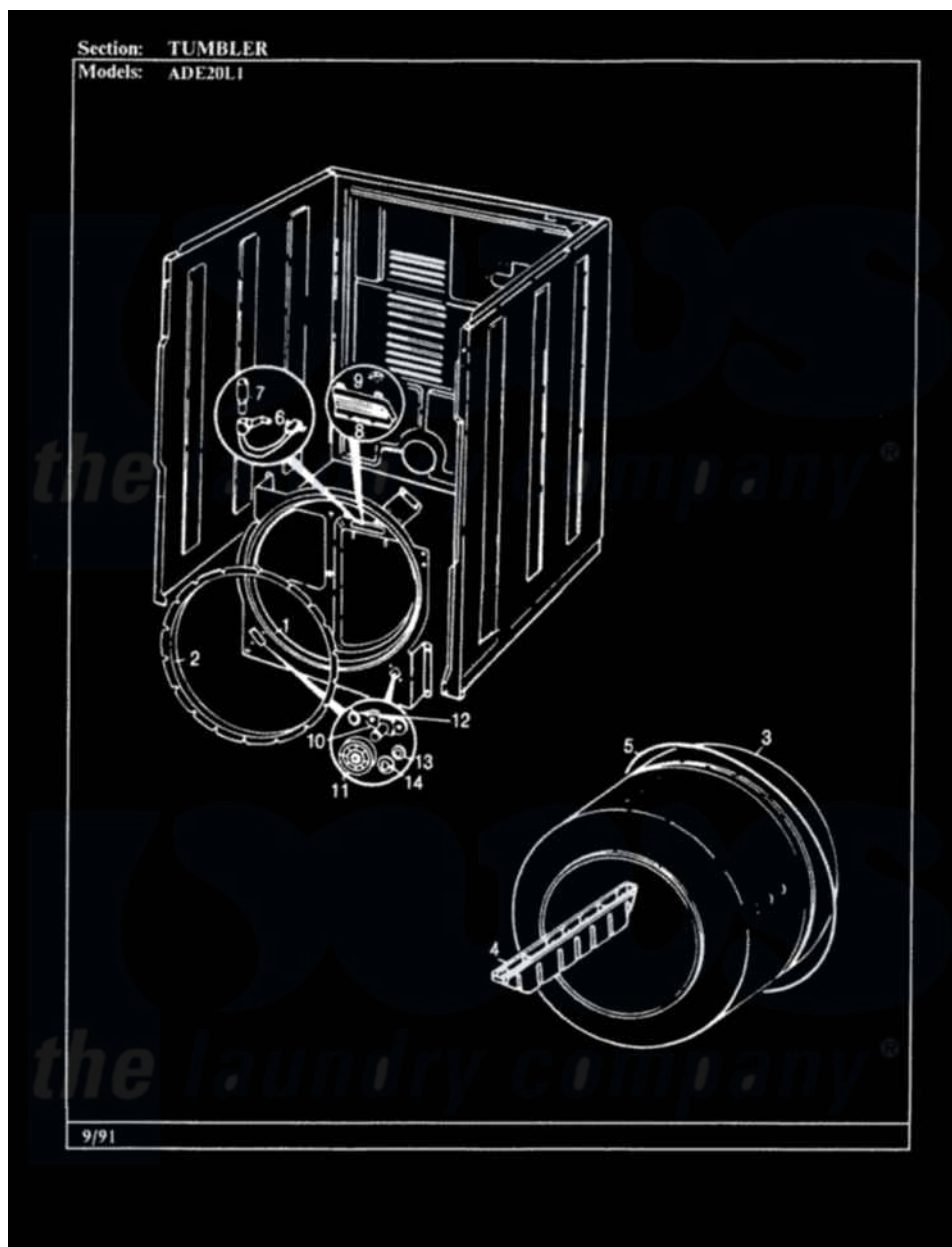

Admiral ADE20L1H 04 - TUMBLER (REV. A-C)

Admiral Residential Admiral ADE20L1H Dryer Parts Parts Diagram 04 - TUMBLER (REV. A-C)
 Click on the part number to view part

Item	Original Part Number	Replaced By	Status	Part Description
1	25-7733	681414		Screw, 10AB X 1/2
"	53-1703	LA-1054		Dryer Bulkhead Kit
2	53-0282	31001637		Seal Assembly, Cylinder Front
3	53-0178	53-1250		Cylinder
4	25-7759	3196164		Screw
"	53-0117		Not Available	BAFFLE, GRAY
5	53-1512		Not Available	BELT, DRIVE
6	W10124350		Not Available	NOT REQUIRED PART OR SEE NOTE LAMP, SOCKET
7	W10124350		Not Available	NOT REQUIRED PART OR SEE NOTE LAMP
8	W10124350		Not Available	NOT REQUIRED PART OR SEE NOTE LENS, CYLINDER LIGHT
9	W10124350		Not Available	NOT REQUIRED PART OR SEE NOTE CLIP, LENS TO BULKHEAD
"	LA-1006			Glide Kit, Tumbler
				Support Assembly, Cylinder

10	53-0197		Support Assembly-Cylinder Rear
"	25-7101	3351614	Screw, Gearcase Cover Mounting
11	53-0642	31001096	Roller
12	25-7813		Spacer
13	25-7814		Washer
14	LA-1008		Rr Roller Kit
"	25-7854		Ring, Retaining