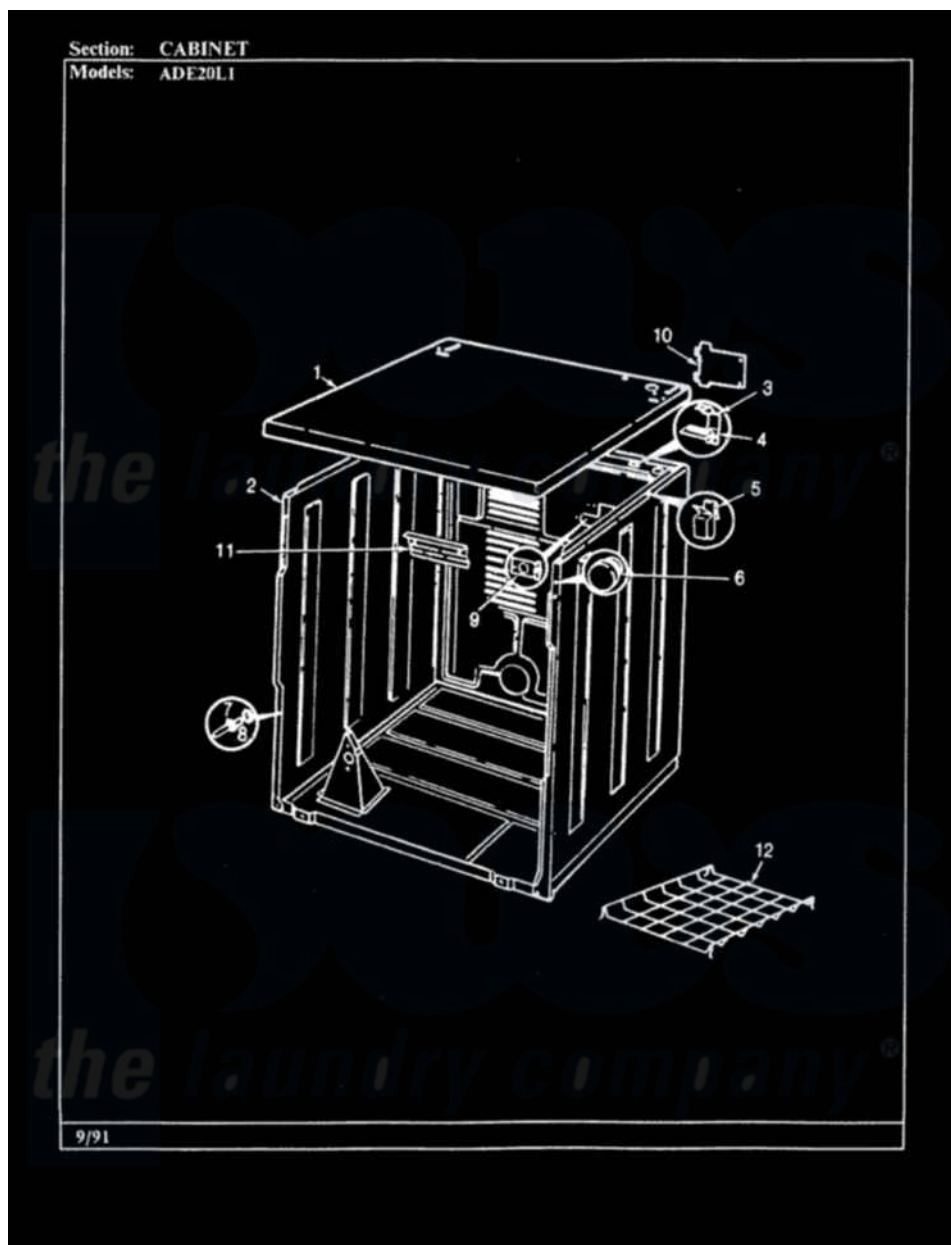

Admiral ADE20L1W 01 - CABINET (REV. A-C)

Admiral Residential Admiral ADE20L1W Dryer Parts Parts Diagram 01 - CABINET (REV. A-C)

Click on the part number to view part

Item	Original Part Number	Replaced By	Status	Part Description
1	53-1711		Not Available	CABINET TOP (DRYER)
2	53-0687	31001714		Cabinet And Base Assembly
3	63-5712			Hinge, Cabinet Top
4	33-0930			Pad, Top Hinge
"	25-3092	90767		Screw, 8A X 3/8 HeX Washer Head Tapping
5	25-3034			Clip, Wiring
6	33-2653			Bumper, Cabinet
7	63-6148	53-0643		Pin, Locator
8	53-0200			Sleeve, Locator Pin
"	25-0224	3400029		Nut, Adapter Plate
9	53-0135		Not Available	SUPPORT, POWER CORD
10	25-7857	90767		Screw, 8A X 3/8 HeX Washer Head Tapping
"	53-0284			Cover, Terminal
11	25-3457			Screw, Sems
"	53-0133			Shield, Heat