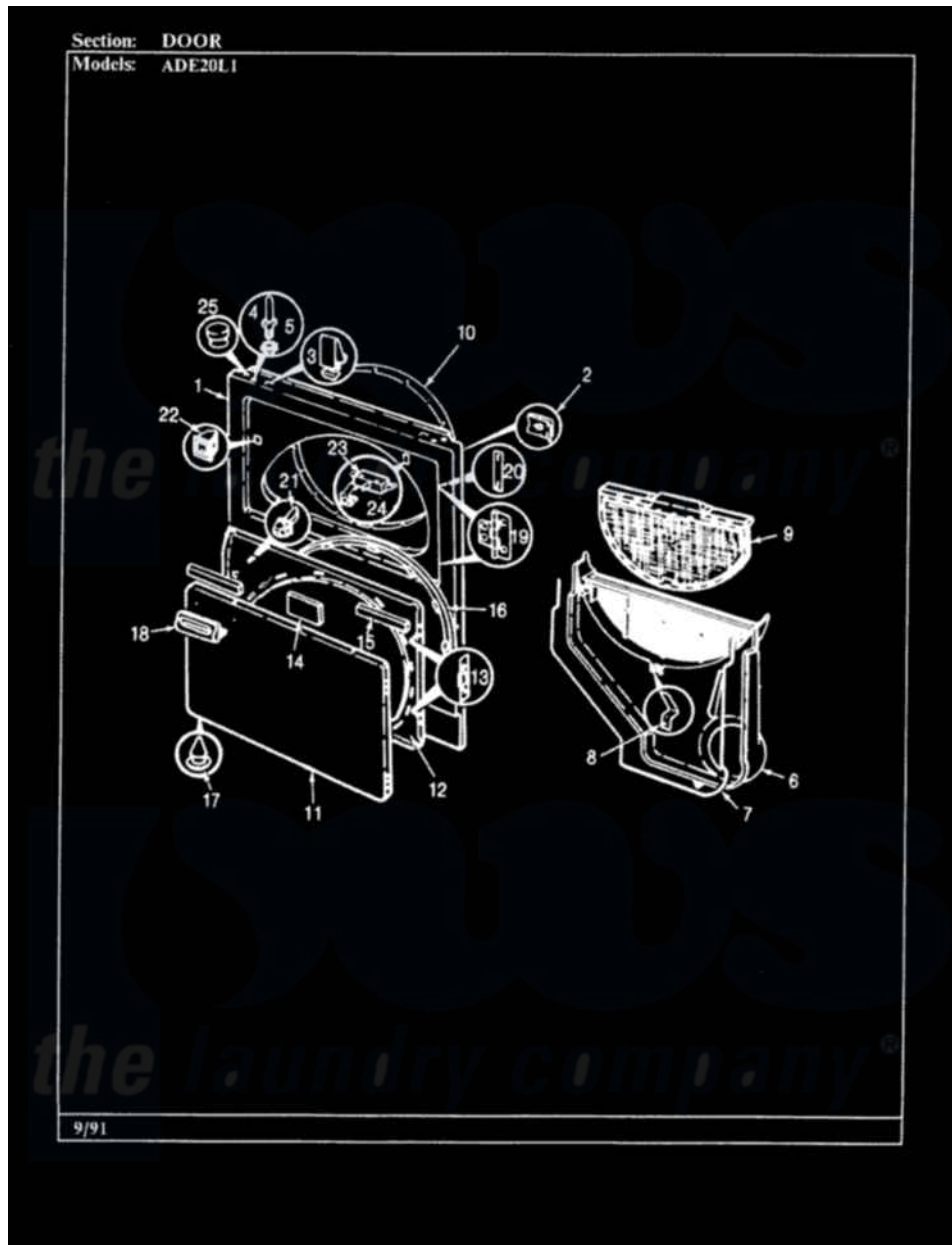

# Admiral ADE20L1W 03 - DOOR (REV. A-C)

Admiral Residential Admiral ADE20L1W Dryer Parts Parts Diagram 03 - DOOR (REV. A-C)  
 Click on the part number to view part

Item	Original Part Number	Replaced By	Status	Part Description
1	53-0726	<a href="#">31001771</a>		Panel, Front
2	25-7817		Not Available	CLIP, U-TYPE
"	25-7820	<a href="#">489478</a>		Screw, 8 X 1/2
3	<a href="#">25-7220</a>			Clip, Cabinet Top
4	63-6148	<a href="#">53-0643</a>		Pin, Locator
5	25-0224	<a href="#">3400029</a>		Nut, Adapter Plate
"	<a href="#">53-0200</a>			Sleeve, Locator Pin
6	25-7810	<a href="#">415013-35</a>		Screw
"	53-1299	<a href="#">12001324</a>		Duct Kit, Collector
7	<a href="#">53-0204</a>			Seal
8	<a href="#">53-0123</a>			Clip
9	<a href="#">53-0918</a>			Filter, Lint
10	53-0282	<a href="#">31001637</a>		Seal Assembly, Cylinder Front
11	<a href="#">53-0154</a>			Panel, Outer Door
12	53-0740		Not Available	INNER DOOR
13	<a href="#">53-0119</a>			Clip, Hinge

14	53-0251	<a href="#">53-1490</a>	Door Pad
15	53-0252	<a href="#">53-1491</a>	Door Pad
16	53-0112	<a href="#">31001529</a>	Seal, Door
"	25-7770	<a href="#">3196169</a>	Screw, Element
17	25-3534	<a href="#">25-7889</a>	Plug Button
18	53-0928	<a href="#">53-0927</a>	Handle, Door
"	25-7810	<a href="#">415013-35</a>	Screw
19	53-0122	<a href="#">53-1492</a>	Hinge, Dryer Door
20	<a href="#">LA-1003</a>		Door Catch Kit
"	53-0121	Not Available	TWIN NUT
"	<a href="#">25-7809</a>		Screw, No.6-20 1/2 Flthd Torx
21	73-0033	<a href="#">LA-1003</a>	Door Catch Kit
22	25-7828	<a href="#">489483</a>	Screw 10-32 X 1/2
"	53-0187	<a href="#">LA-1003</a>	Door Catch Kit
23	53-0147	<a href="#">53-0148</a>	Switch, Door
24	63-5990	<a href="#">31001319</a>	Clip, Switch
25	<a href="#">33-2653</a>		Bumper, Cabinet