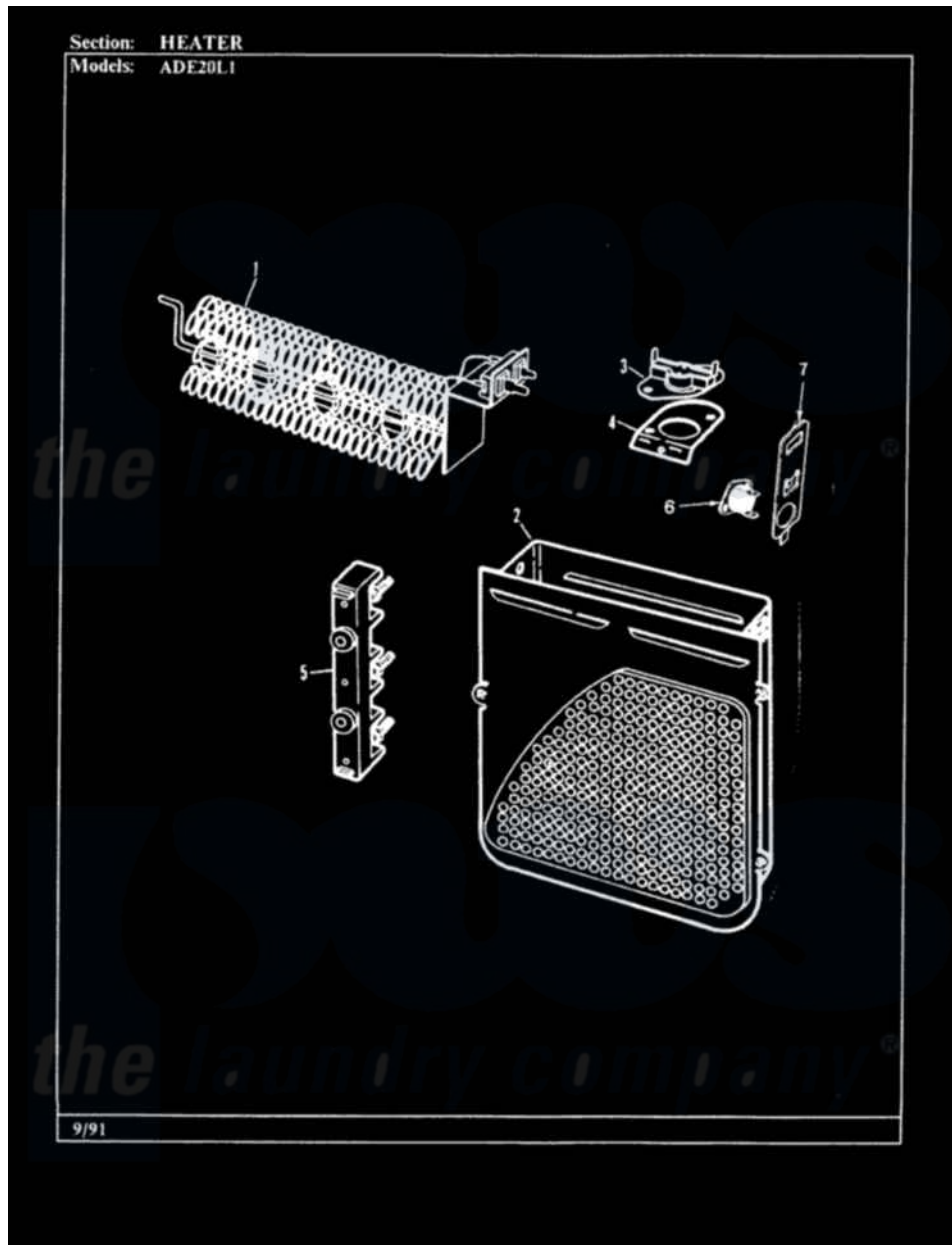

Admiral ADE20L1W 04 - HEATER (REV. A-C)

Admiral Residential Admiral ADE20L1W Dryer Parts Parts Diagram 04 - HEATER (REV. A-C)
 Click on the part number to view part

Item	Original Part Number	Replaced By	Status	Part Description
1	25-7863			Screw
"	53-0920	LA-1044		Element
2	25-7819	M0217225		Screw
"	53-1232			Heater Housing Assembly
3	53-0771			Thermostat, Hi-Limit
"	25-3083	212951		Screw, No.6-32 X 1/4 Inch
4	53-0285			Bracket, Thermostat
"	25-7741	W10116760		Screw
5	53-0166	53-1518		Block, Terminal
"	25-6124		Not Available	NUT
"	25-3123		Not Available	WASHER, CUP
"	25-3122			Washer, Flat
"	25-7803	3400074		Screw
6	53-1182			Fuse, Thermal
7	53-1181			Bracket, Thermal Fuse
NI	25-0027	112432		Nut