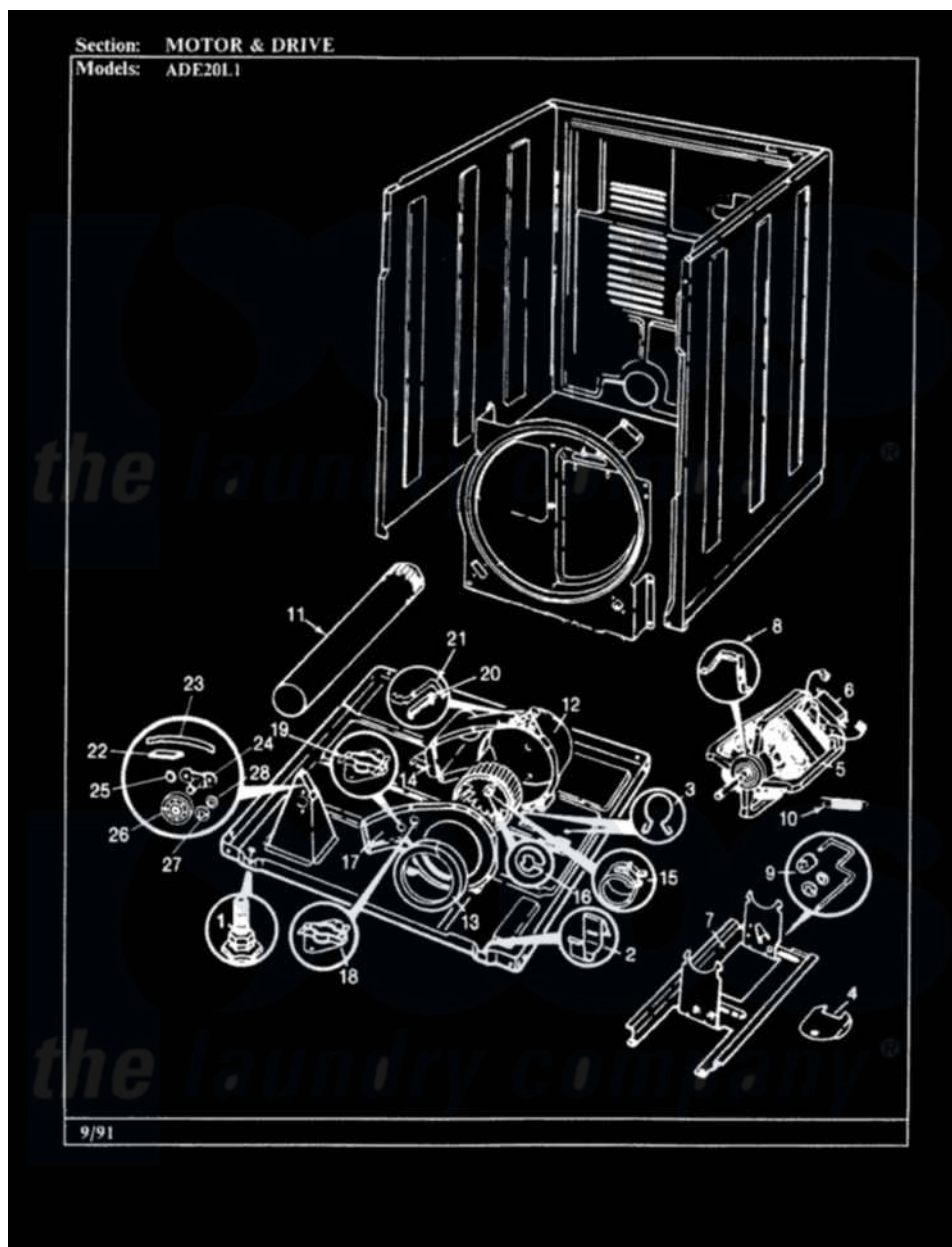

# Admiral ADE20L1W 05 - MOTOR & DRIVE (REV. A-C)

Admiral Residential Admiral ADE20L1W Dryer Parts Parts Diagram 05 - MOTOR & DRIVE (REV. A-C)  
 Click on the part number to view part

Item	Original Part Number	Replaced By	Status	Part Description
1	63-5519		Not Available	LEG, LEVELING
2	<a href="#">53-0120</a>			Clip, Front Panel
3	25-7027	<a href="#">16515</a>		Clip
4	<a href="#">LA-1004</a>			Motor Mtg. Kit
"	25-7741	<a href="#">W10116760</a>		Screw
"	53-0153		Not Available	SHIELD, WIRING
5	53-1041	<a href="#">LA-1004</a>		Motor Mtg. Kit
"	53-2275	<a href="#">W10410996</a>		Motor-Drive
6	53-0693	<a href="#">53-0332</a>		Motor Switch
7	53-0852		Not Available	MOTOR BRACKET
"	25-7811		Not Available	SCREW
"	53-0932	<a href="#">31001535</a>		Pulley, Motor
8	53-0214	<a href="#">660658</a>		Clamp, Motor Mounting 343481 685441
"	25-7699		Not Available	STRAIN RELIEF
"	<a href="#">25-7674</a>			Screw
9	<a href="#">25-7815</a>			Washer