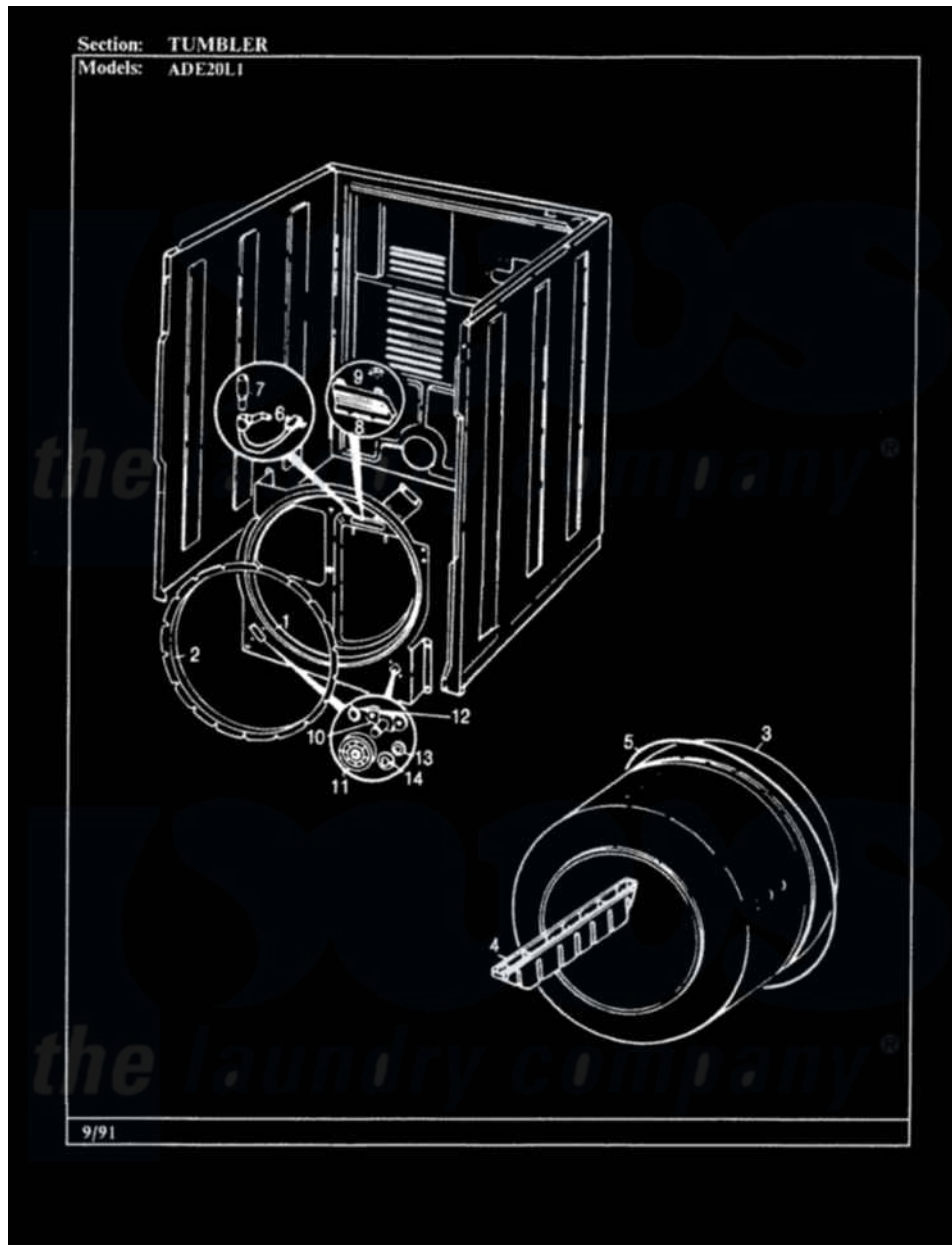

Admiral ADE20L1W 06 - TUMBLER (REV. A-C)

Admiral Residential Admiral ADE20L1W Dryer Parts Parts Diagram 06 - TUMBLER (REV. A-C)
 Click on the part number to view part

Item	Original Part Number	Replaced By	Status	Part Description
1	25-7733	681414		Screw, 10AB X 1/2
"	53-1703	LA-1054		Dryer Bulkhead Kit
2	53-0282	31001637		Seal Assembly, Cylinder Front
3	53-0178	53-1250		Cylinder
4	25-7759	3196164		Screw
"	53-0117		Not Available	BAFFLE, GRAY
5	53-1512		Not Available	BELT, DRIVE
6	W10124350		Not Available	NOT REQUIRED PART OR SEE NOTE LAMP, SOCKET
7	W10124350		Not Available	NOT REQUIRED PART OR SEE NOTE LAMP
8	W10124350		Not Available	NOT REQUIRED PART OR SEE NOTE LENS, CYLINDER LIGHT
9	W10124350		Not Available	NOT REQUIRED PART OR SEE NOTE CLIP, LENS TO BULKHEAD
"	LA-1006			Glide Kit, Tumbler
				Support Assembly, Cylinder

10	53-0197		Support Assembly-Cylinder Rear
"	25-7101	3351614	Screw, Gearcase Cover Mounting
11	53-0642	31001096	Roller
12	25-7813		Spacer
13	25-7814		Washer
14	LA-1008		Rr Roller Kit
"	25-7854		Ring, Retaining