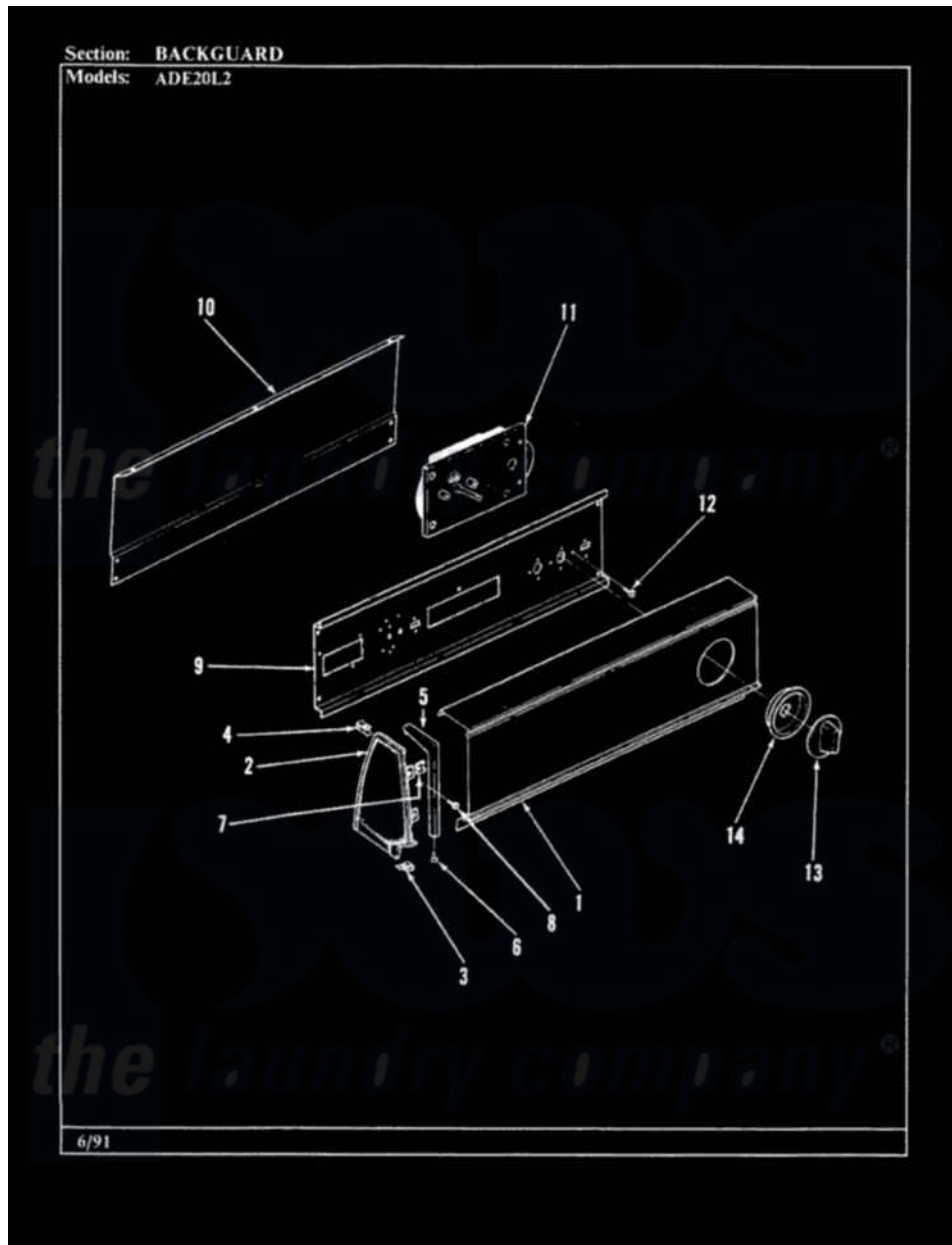

Admiral ADE20L2A 01 - CONTROL PANEL (REV. A-D)

Admiral [Residential Admiral ADE20L2A Dryer Parts](#) Parts Diagram 01 - CONTROL PANEL (REV. A-D)
 Click on the part number to view part

Item	Original Part Number	Replaced By	Status	Part Description
1	53-1889		Not Available	CONTROL PANEL
2	35-2488	21001452		Cap- End
"	25-7649	910187		Screw
"	25-7702			Speedclip, End Cap To Control Panel
"	35-2487	21001451		Cap- End
3	25-7851			Speedclip, End Cap To Top
"	25-7697	25-2219		Screw
4	25-7435	33002917		Screw, No.10-16
"	25-7852			Speedclip, Rr Shld To End Cap
5	53-0277		Not Available	TRIM, END CAP (RT)
"	53-0278		Not Available	TRIM, END CAP (LT)
6	25-7760			Screw
7	25-7702			Speedclip, End Cap To Control Panel
8	25-3092	90767		Screw, 8A X 3/8 HeX Washer Head Tapping

9	53-1676		Shield, Control
10	35-2688	21001460	Shield, Rear
"	25-3092	90767	Screw, 8A X 3/8 HeX Washer Head Tapping
"	25-3457		Screw, Sems
11	53-1758		Timer
"	53-1758		Timer
"	53-0635	Not Available	TIMER MOTOR
"	53-1303	Not Available	TIMER
"	63-6743	31001484	Resistor Assembly
12	25-7435	33002917	Screw, No.10-16
"	25-7435	33002917	Screw, No.10-16
"	25-0205	216412	Screw, Bracket To Timer
13	53-1290	Not Available	SKIRT, TIMER
14	53-1533	31001219	Knob Ski
"	53-1639		Buzzer Assembly
"	25-3092	90767	Screw, 8A X 3/8 HeX Washer Head Tapping
NI	53-1446	Not Available	MANUAL, USE & CARE