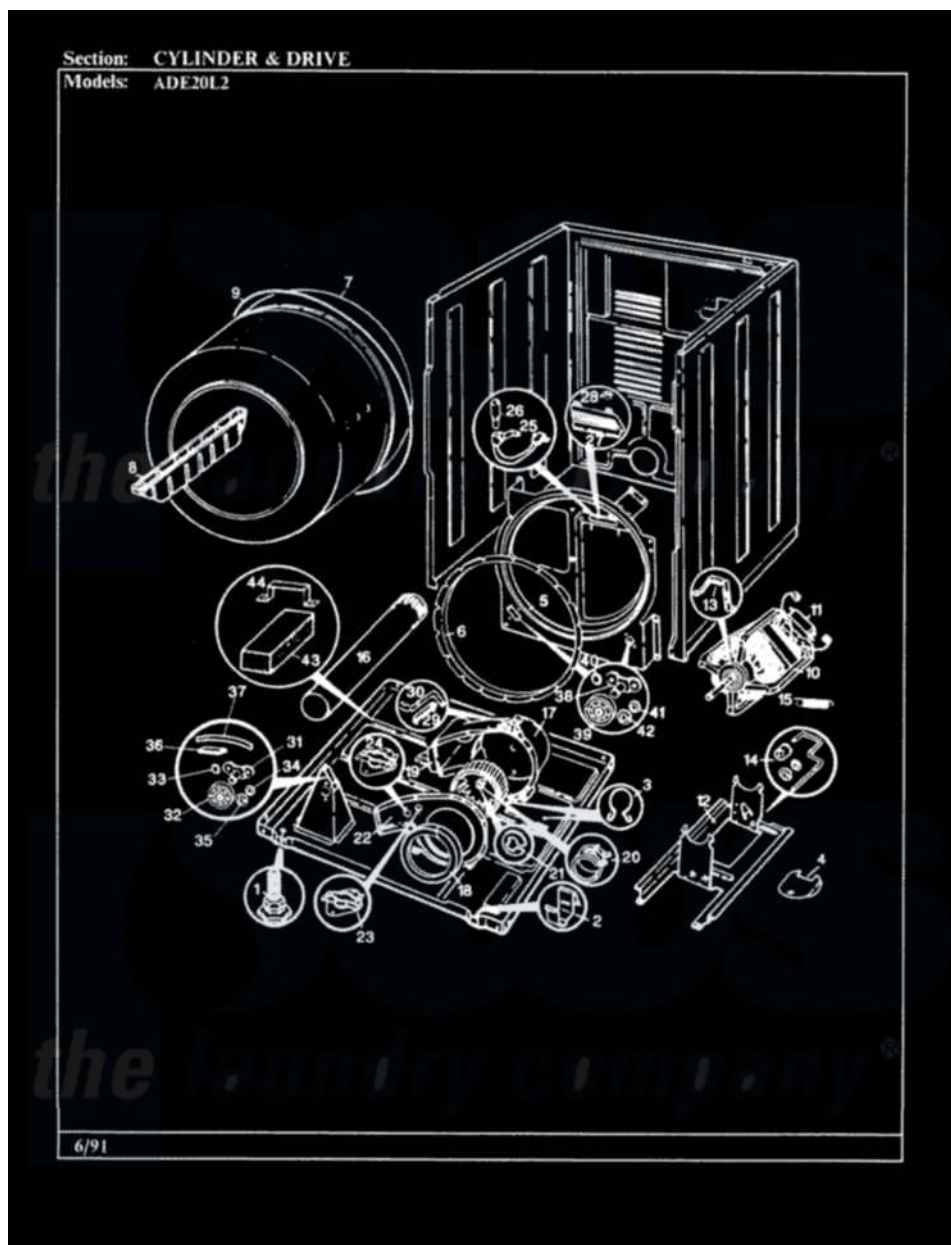

Admiral ADE20L2A 02 - CYLINDER & DRIVE (REV. A-D)

Admiral Residential Admiral ADE20L2A Dryer Parts Parts Diagram 02 - CYLINDER & DRIVE (REV. A-D)
 Click on the part number to view part

Item	Original Part Number	Replaced By	Status	Part Description
1	63-5519		Not Available	LEG, LEVELING
2	53-0120			Clip, Front Panel
3	25-7027	16515		Clip
4	53-0153		Not Available	SHIELD, WIRING
"	25-7741	W10116760		Screw
5	25-7733	681414		Screw, 10AB X 1/2
"	53-1703	LA-1054		Dryer Bulkhead Kit
6	53-0282	31001637		Seal Assembly, Cylinder Front
7	53-0178	53-1250		Cylinder
8	53-0117		Not Available	BAFFLE, GRAY
"	25-7759	3196164		Screw
9	53-1512		Not Available	BELT, DRIVE
"	LA-1004			Motor Mtg. Kit
10	53-2275	W10410996		Motor-Drve
"	53-1041	LA-1004		Motor Mtg. Kit
11	53-0693	53-0332		Motor Switch