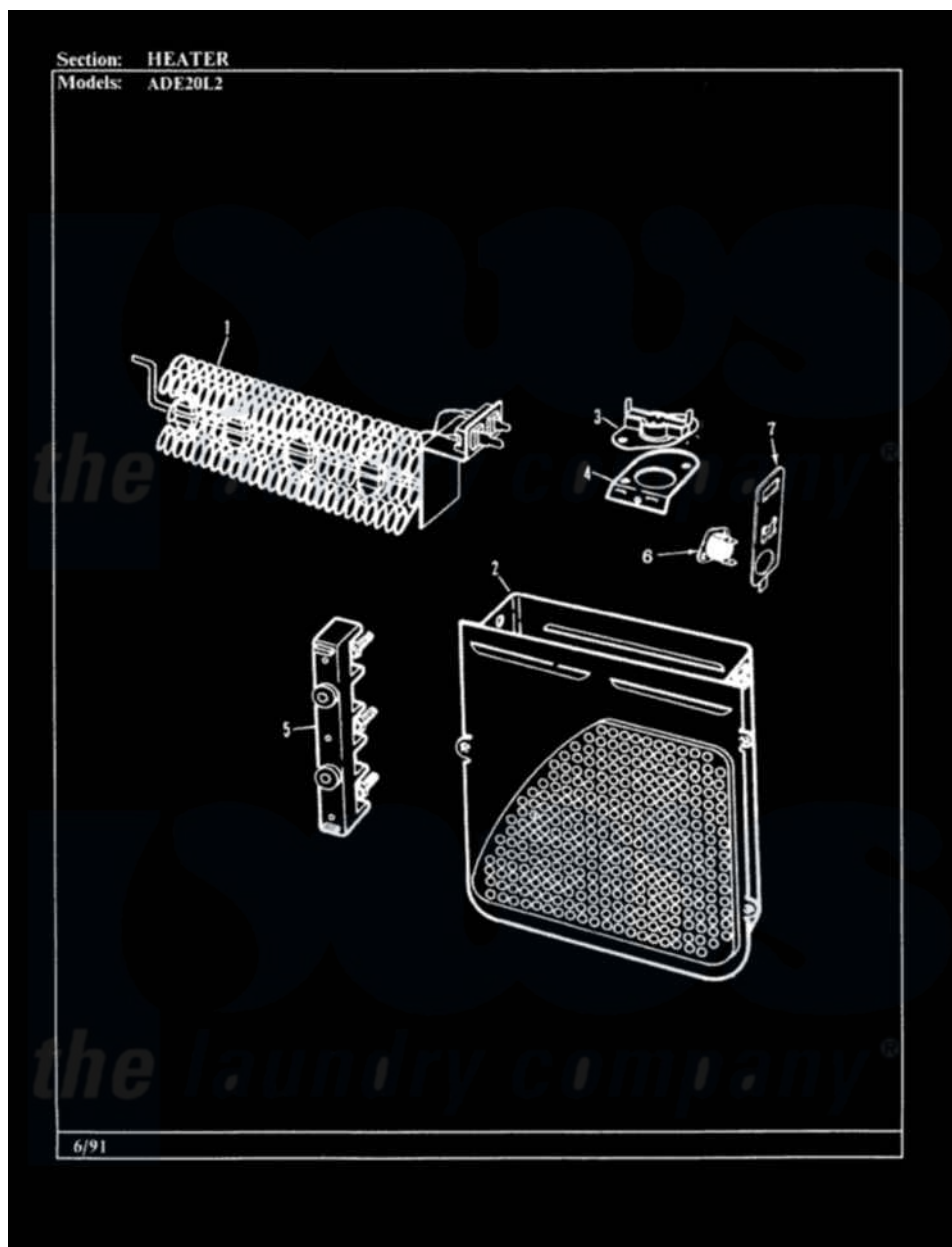

Admiral ADE20L2A 03 - HEATER (REV. A-D)

Admiral Residential Admiral ADE20L2A Dryer Parts Parts Diagram 03 - HEATER (REV. A-D)
 Click on the part number to view part

Item	Original Part Number	Replaced By	Status	Part Description
1	25-7863			Screw
"	53-0920	LA-1044		Element
2	25-7819	M0217225		Screw
"	53-1232			Heater Housing Assembly
3	53-0771			Thermostat, Hi-Limit
"	25-3083	212951		Screw, No.6-32 X 1/4 Inch
4	53-0285			Bracket, Thermostat
"	25-7741	W10116760		Screw
5	53-0166	53-1518		Block, Terminal
"	25-0027	112432		Nut
"	25-6124		Not Available	NUT
"	25-3123		Not Available	WASHER, CUP
"	25-3122			Washer, Flat
"	25-7803	3400074		Screw
6	53-1182			Fuse, Thermal
7	53-1181			Bracket, Thermal Fuse