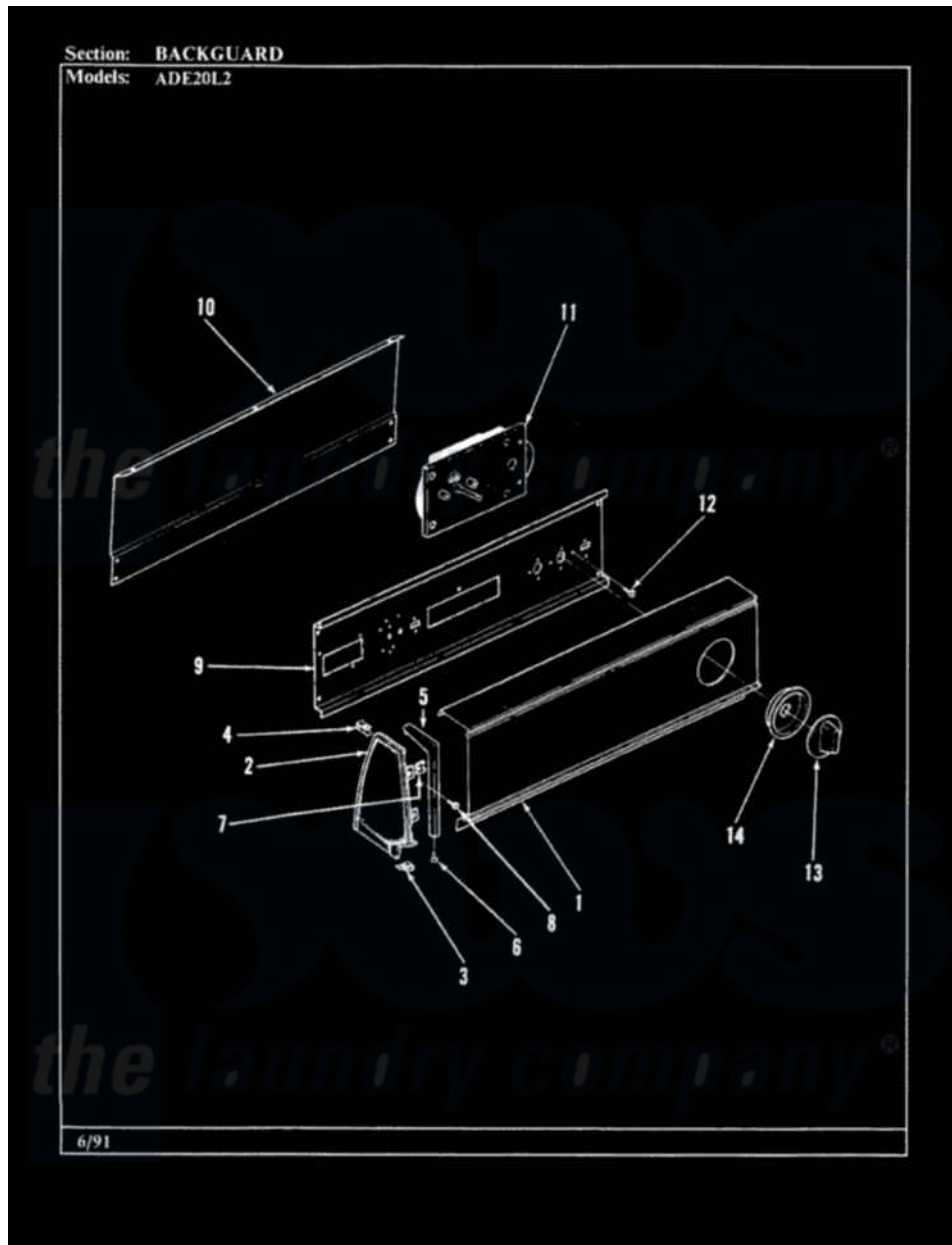

Admiral ADE20L2H 01 - CONTROL PANEL (REV. A-D)

Admiral Residential Admiral ADE20L2H Dryer Parts Parts Diagram 01 - CONTROL PANEL (REV. A-D)
 Click on the part number to view part

Item	Original Part Number	Replaced By	Status	Part Description
1	53-1889		Not Available	CONTROL PANEL
2	35-2488	21001452		Cap- End
"	25-7649	910187		Screw
"	25-7702			Speedclip, End Cap To Control Panel
"	35-2487	21001451		Cap- End
3	25-7851			Speedclip, End Cap To Top
"	25-7697	25-2219		Screw
4	25-7435	33002917		Screw, No.10-16
"	25-7852			Speedclip, Rr Shld To End Cap
5	53-0277		Not Available	TRIM, END CAP (RT)
"	53-0278		Not Available	TRIM, END CAP (LT)
6	25-7760			Screw
7	25-7702			Speedclip, End Cap To Control Panel
8	25-3092	90767		Screw, 8A X 3/8 HeX Washer Head Tapping

9	53-1676		Shield, Control
10	35-2688	21001460	Shield, Rear
"	25-3092	90767	Screw, 8A X 3/8 HeX Washer Head Tapping
"	25-3457		Screw, Sems
11	53-1758		Timer
"	53-1758		Timer
"	53-0635	Not Available	TIMER MOTOR
"	53-1303	Not Available	TIMER
"	63-6743	31001484	Resistor Assembly
12	25-7435	33002917	Screw, No.10-16
"	25-7435	33002917	Screw, No.10-16
"	25-0205	216412	Screw, Bracket To Timer
13	53-1290	Not Available	SKIRT, TIMER
14	53-1533	31001219	Knob Ski
"	53-1639		Buzzer Assembly
"	25-3092	90767	Screw, 8A X 3/8 HeX Washer Head Tapping
NI	53-1446	Not Available	MANUAL, USE & CARE